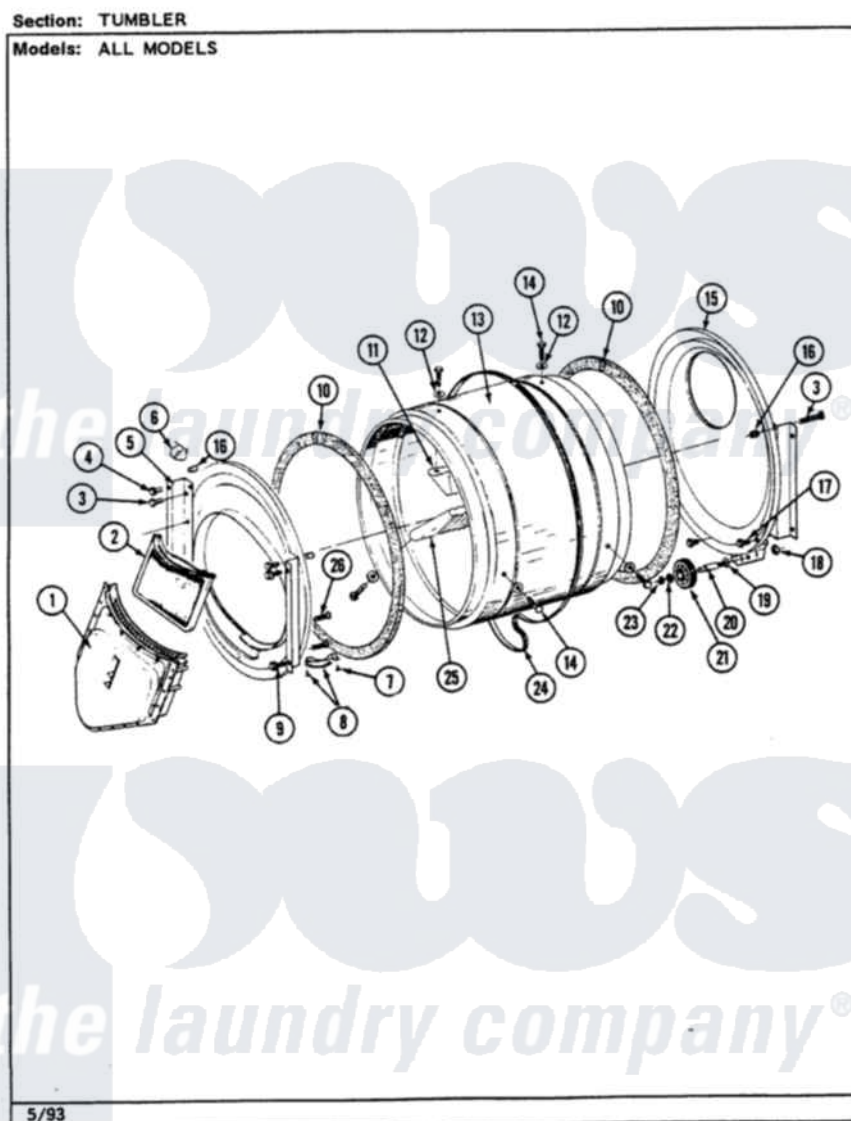

Maytag LDG7500ABM 11 - TUMBLER (LDE7500ACM,ADM) & (LDG)

Maytag [Residential Maytag LDG7500ABM Dryer Parts](#) Parts Diagram 11 - TUMBLER (LDE7500ACM,ADM) & (LDG)
Click on the part number to view part

Item	Original Part Number	Replaced By	Status	Part Description
1	Y307112	33001016		Outlet Duct Assembly
2	Y307107	33002970		Lint Filte
3	313764		Not Available	SCREW
4	Y313561			Screw----NA
5	307109	33001179		Front, Tumbler
6	Y310376			Clip, Door Switch Harness
7	210720			Rivet, Bearing To Tumbler Frmt
8	306508			Tumbler Bearing Kit ----W
9	Y310632	1163839		Screw
10	314820			Seal, Tumbler
11	314803	33001012		Baffle
12	314158			Washer, Baffle To Tumbler
13	314802		Not Available	TUMBLER W/OUT BAFFLES
14	Y310759			Screw, Tumbler Baffles
15	Y308544	33001178		Back, Tumbler
16	313915	31-3915		Tech Sheet

17	211294	90767	Screw, 8A X 3/8 HeX Washer Head Tapping
18	312538	33001443	Nut, Hex
19	Y313347	312535	Washer, Vault Mounting Brk.
20	Y312948	6-3129480	Shaft- Tumbler
21	Y303373	12001541	Drum Roller/Washer Assembly--W
22	312535		Washer, Vault Mounting Brk.
23	410233	9703438	Ring-Retrn
24	Y312959		Poly "V" Belt For Tumbler
25	314804	33001004	Baffle, Tall
26	Y314110	33002917	Screw, No.10-16