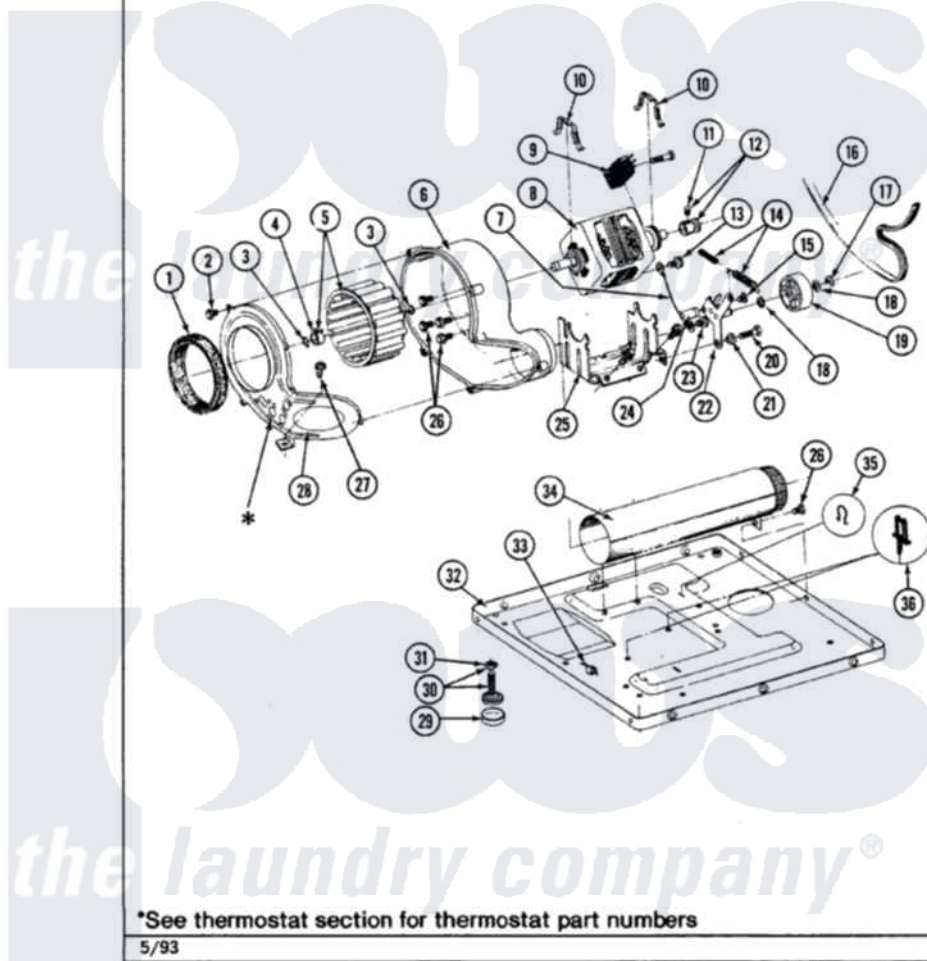

# Maytag LDG7500ABW 10 - MOTOR DRIVE (LDE7500ACL,ACW,ADL,ADW)

Section: MOTOR DRIVE

P/N 1600028

Models: ALL MODELS

Maytag [Residential Maytag LDG7500ABW Dryer Parts](#) Parts Diagram 10 - MOTOR DRIVE  
(LDE7500ACL,ACW,ADL,ADW)  
[Click on the part number to view part](#)

Item	Original Part Number	Replaced By	Status	Part Description
2	Y312961	<a href="#">W10116751</a>		Screw
3	410233	<a href="#">9703438</a>		Ring-Retrn
4	<a href="#">312967</a>			Clamp, Blower Housing
5	<a href="#">Y303836</a>			Blower Wheel Assembly And Clamp
6	<a href="#">Y312893</a>			Housing, Blower
7	<a href="#">901220</a>			Ground Wire
8	Y303358	<a href="#">W10410999</a>		Motor-Drive
9	306207		Not Available	(PROD. No.303358-8 & No.303358-9)
"	Y303877		Not Available	SWITCH, MOTOR EXTERNAL START No.303358-2, No.303358-4, 303358-7
"	<a href="#">Y303879</a>			Switch, Motor External Start
10	<a href="#">Y015825</a>			Clip, Motor To Motor Support
11	<a href="#">Y053241</a>			Set Screw, Motor Pulley
12	Y305185	<a href="#">6-3051850</a>		Pulley- MO