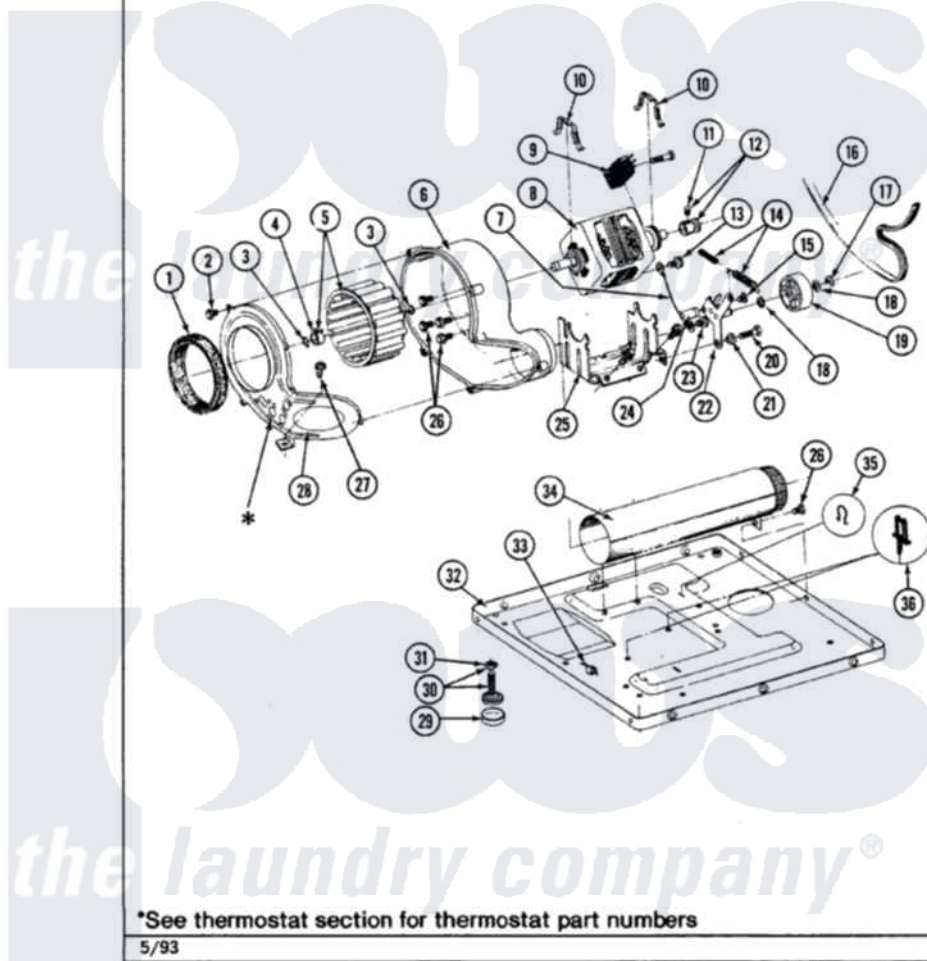

# Maytag LDG7500ABW 12 - MOTOR DRIVE (LDG7500AAL,AAW,ABL,ABW)

Section: MOTOR DRIVE

P/N 1600028

Models: ALL MODELS

Maytag [Residential Maytag LDG7500ABW Dryer Parts](#) Parts Diagram 12 - MOTOR DRIVE  
(LDG7500AAL,AAW,ABL,ABW)  
[Click on the part number to view part](#)

Item	Original Part Number	Replaced By	Status	Part Description
1	<a href="#">Y312901</a>			Seal, Housing Cover
2	Y312961	<a href="#">W10116751</a>		Screw
3	410233	<a href="#">9703438</a>		Ring-Retrn
4	<a href="#">312967</a>			Clamp, Blower Housing
5	<a href="#">Y303836</a>			Blower Wheel Assembly And Clamp
6	<a href="#">Y312893</a>			Housing, Blower
7	<a href="#">901220</a>			Ground Wire
8	Y303358	<a href="#">W10410999</a>		Motor-Drve
9	306207		Not Available	(PROD. No.303358-8 & No.303358-9)
"	Y303877		Not Available	SWITCH, MOTOR EXTERNAL START No.303358-2, No.303358-4, 303358-7
"	<a href="#">Y303879</a>			Switch, Motor External Start
10	<a href="#">Y015825</a>			Clip, Motor To Motor Support
11	<a href="#">Y053241</a>			Set Screw, Motor Pulley