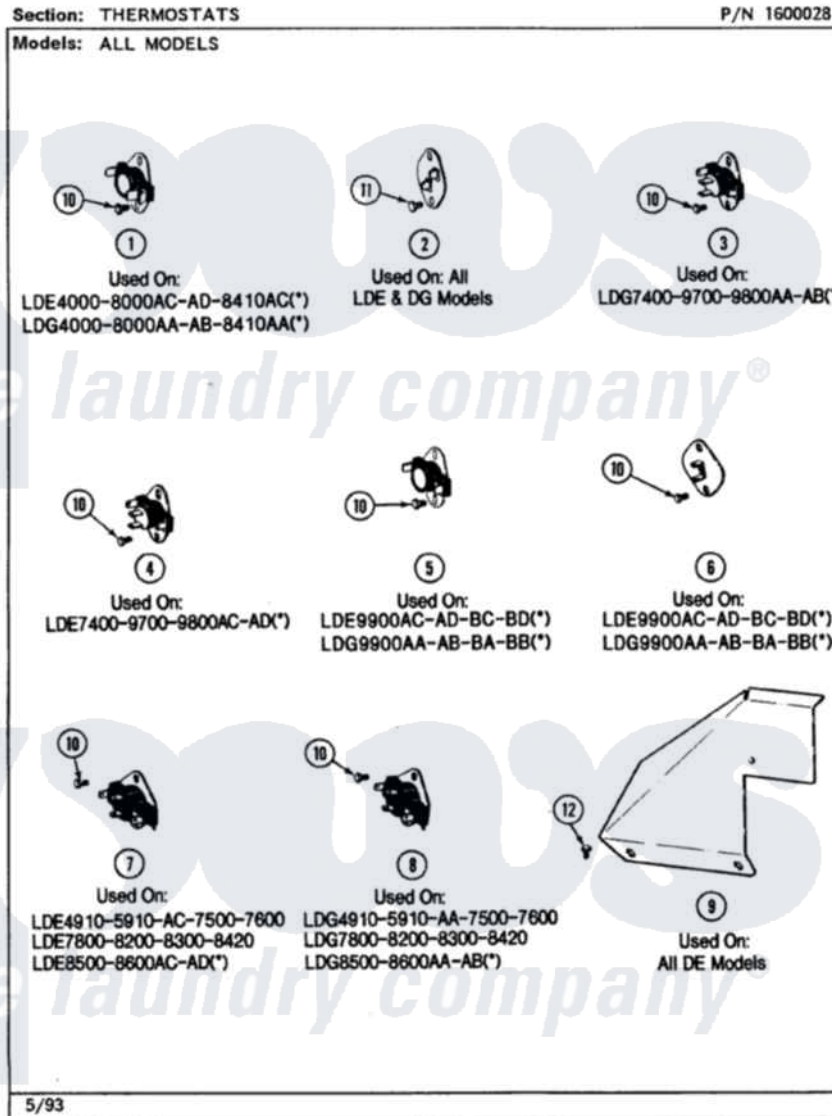

**Maytag LDG7500ABW 14 - THERMOSTATS
(LDG7500AAL,AAW,ABL,ABW)**

5/93

Maytag Residential Maytag LDG7500ABW Dryer Parts Parts Diagram 14 - THERMOSTATS
(LDG7500AAL,AAW,ABL,ABW)

[Click on the part number to view part](#)

Item	Original Part Number	Replaced By	Status	Part Description
1	Y304475			Cycling Thermostat 140 Deg.
2	306604			Cut-Off, Thermal Part Not Used
3	306910			Thermostat, Multi Temp Note: Thermostat
5	307200			Thermostat, Limit
6	307208			Thermistor, Temp. Control
8	307250			Thermostat, Multi-Temp
10	211294	90767		Screw, 8A X 3/8 HeX Washer Head Tapping
11	314848	W10116760		Screw