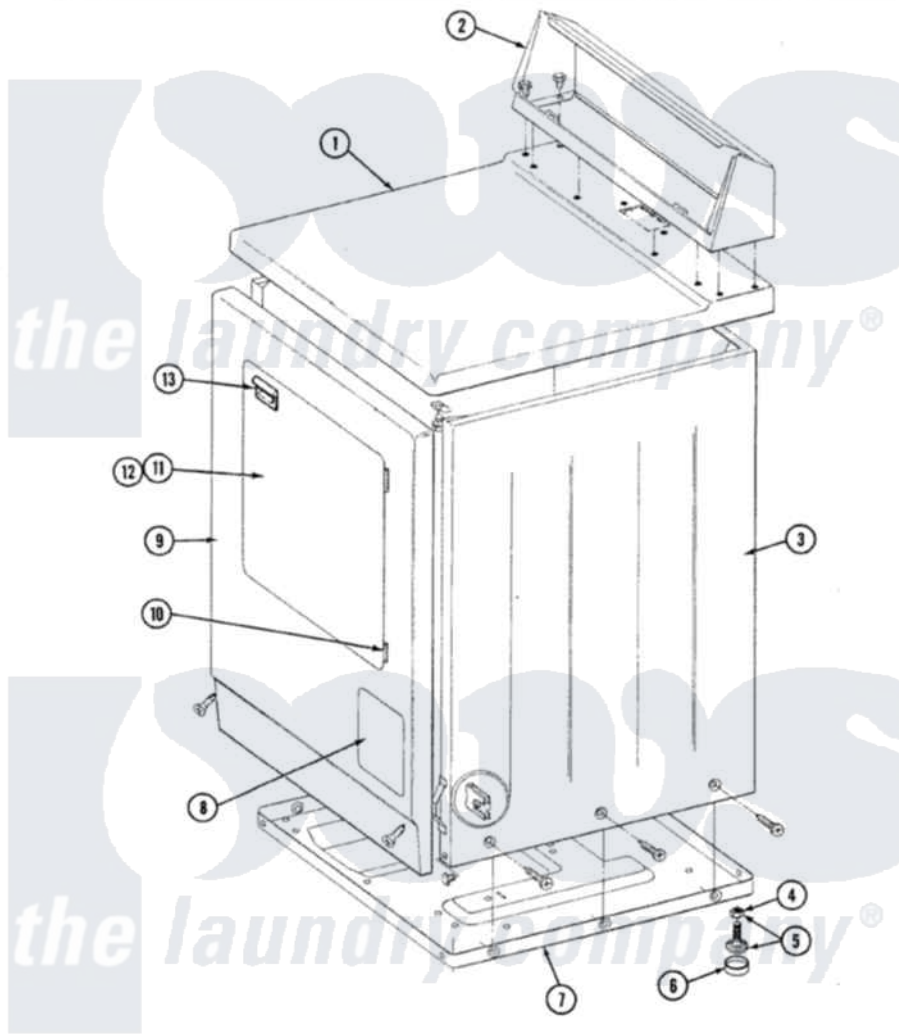

Maytag LDG7600 04 - FRONT VIEW

SECTION: FRONT VIEW
MODEL: DE-DG MODELS

Issue Date: 6/90

56

Maytag [Residential Maytag LDG7600 Dryer Parts](#) Parts Diagram 04 - FRONT VIEW
Click on the part number to view part

Item	Original Part Number	Replaced By	Status	Part Description
1	307104L			Top Cover Assembly
"	204445			Screw And Fastener Assembly
2	305193L			Console
"	Y313559			Screw
3	307124L		Not Available	CABINET ASSY ALMOND
"	Y310632	1163839		Screw
4	Y052740	62739		Nut, Lock
5	Y305086			Adjustable Leg And Nut
6	Y314137			Foot, Rubber
7	Y303361		Not Available	BASE ASSY. (UPPER & LOWER)
8	302542L		Not Available	PART NOT USED. (DG ONLY)
9	307998L			Front Panel---NA
10	307099	33001230		Hinge, Door
11	307111L	308061L		Door Assembly---NA
12	314966L		Not Available	DOOR PANEL ALMOND
13	314972			Handle Door ALM