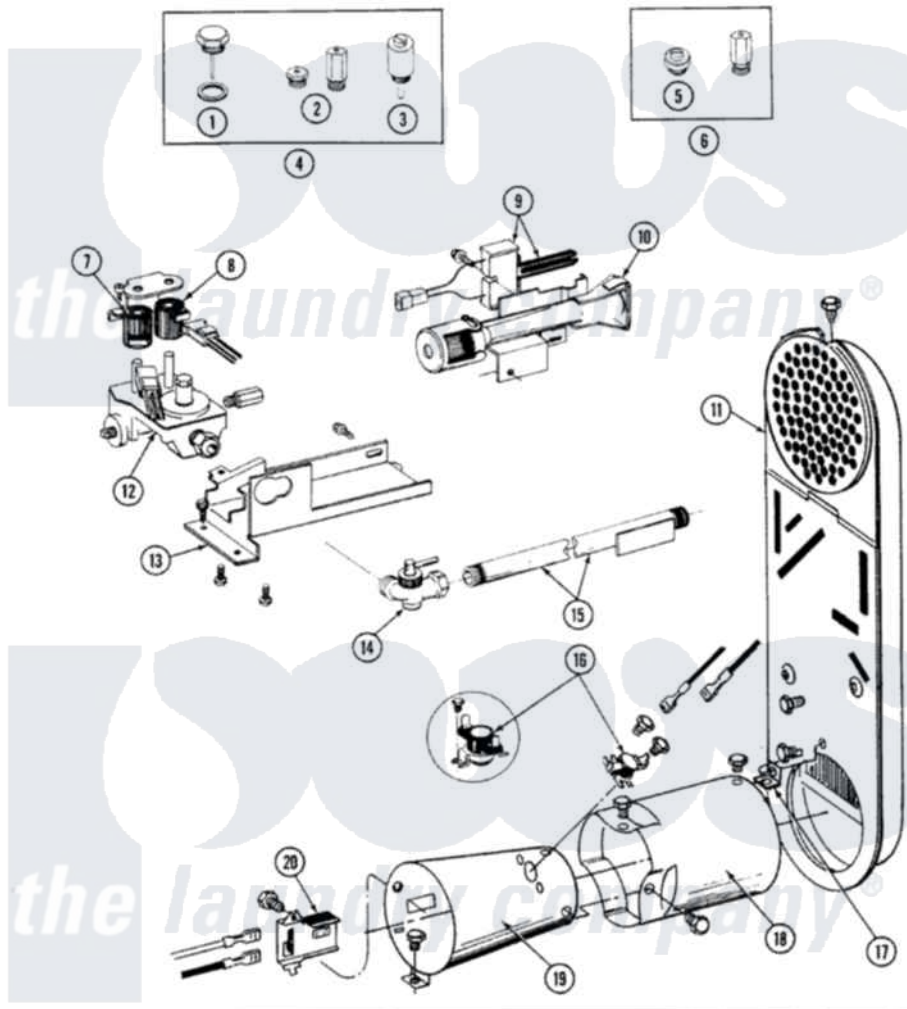

# Maytag LDG7600 06 - INLET DUCT, GAS VALVE & COMBUSTION CONE

SECTION: INLET DUCT, GAS VALVE & COMBUSTION CONE  
 MODEL: D6 MODELS

Issue Date: 6/90

48

Maytag Residential Maytag LDG7600 Dryer Parts Parts Diagram 06 - INLET DUCT, GAS VALVE & COMBUSTION CONE

Click on the part number to view part

Item	Original Part Number	Replaced By	Status	Part Description
1	<a href="#">302810</a>			Screw Assembly - Blue Block Ope
2	305861		Not Available	MAIN BURNER ORIFICE KIT-LPG
3	306184		Not Available	PLUG, BLOCKING (LPG REGULATOR)
4	Y306195	<a href="#">MAL9000AXX</a>		LP Gas Con
5	314602	<a href="#">694424</a>		Leak, Limiter
6	306204	<a href="#">33002924</a>		Gas Conv K
7	<a href="#">306106</a>			Coil, Holding And Booster--W
8	306105	<a href="#">694540</a>		Coil, 60 Hz
9	<a href="#">304971</a>			Screw Note: Screw, Igniter
"	304970	<a href="#">4391996</a>		Ignitor
10	Y310632	<a href="#">1163839</a>		Screw
"	304974	<a href="#">33002793</a>		Burner Assembly
11	<a href="#">307119</a>			Duct, Inlet Assembly
"	211204	<a href="#">00767</a>		Screw, 8A X 3/8 HeX Washer