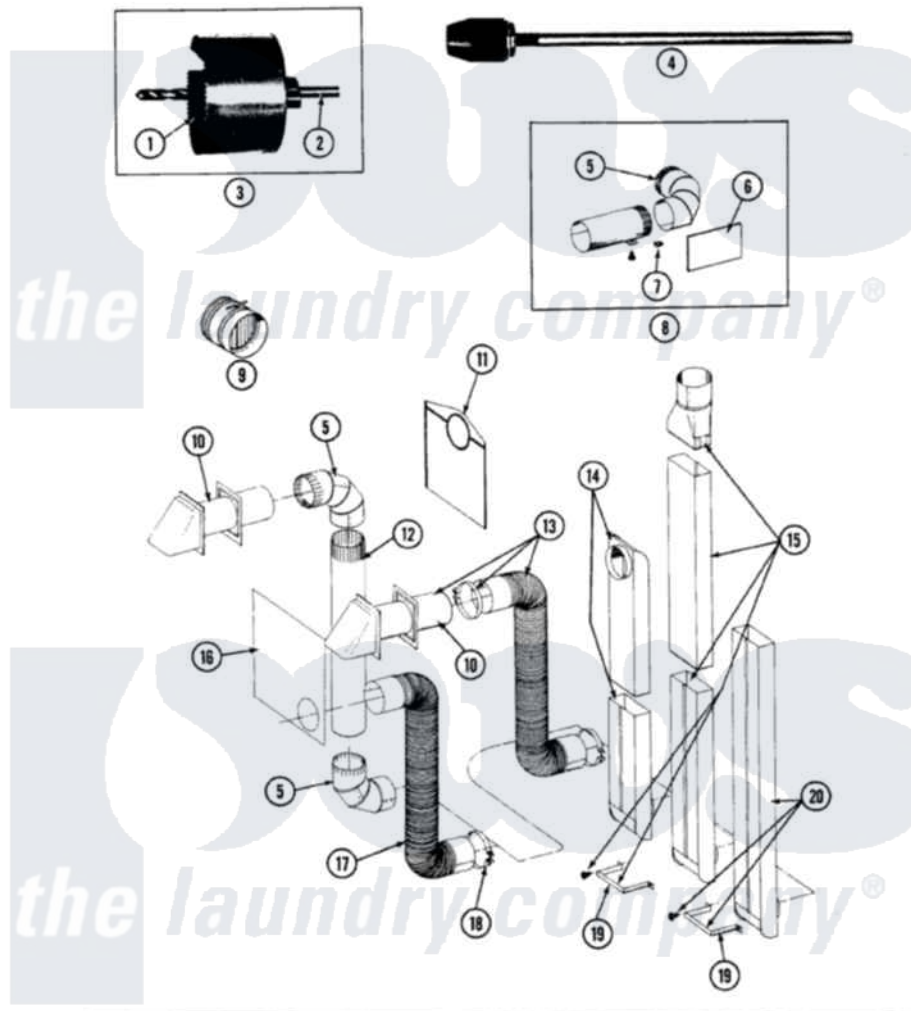

Maytag LDG7600 07 - INSTALLATION ACCESSORIES

SECTION: INSTALLATION ACCESSORIES
 MODEL: ALL MODELS

Issue Date: 6/90

54

Maytag Residential Maytag LDG7600 Dryer Parts Parts Diagram 07 - INSTALLATION ACCESSORIES
 Click on the part number to view part

Item	Original Part Number	Replaced By	Status	Part Description
1	038179		Not Available	BLADE, SAW
2	038180		Not Available	REPLACEMENT DRILL
3	038766		Not Available	HOLE SAW W/DRILL BIT
4	038767			Extension Chuck, Drill
5	Y059131			Elbow, Venting
6	312302			Insulation, Exhaust Duct Kit
7	213323			Fastener, Exhaust Duct Kit
8	Y304652			Exhaust Duct Kit
"	211294	90767		Screw, 8A X 3/8 HeX Washer Head Tapping
9	059146		Not Available	DAMPER, BACK DRAFT
10	Y059129	4396007RW		Vent Hood
11	311353		Not Available	BAG, LINT (DACRON)
12	Y059130			Pipe, Venting
13	Y059143			Flexible Vent Kit
14	Y059135			Vent Duct Assembly
15	059144		Not Available	RECTANGULAR VENT KIT

16	Y059134		PLATE, ALUM. WINDOW (15``X20``)
17	Y304353	4396010RP	6ft Scvent
18	Y304630		Clamp, Flexible Duct
19	313272		Bracket, Exhaust Deflector
"	211294	90767	Screw, 8A X 3/8 HeX Washer Head Tapping
20	303736	Not Available	EXHAUST DEFLECTOR KIT