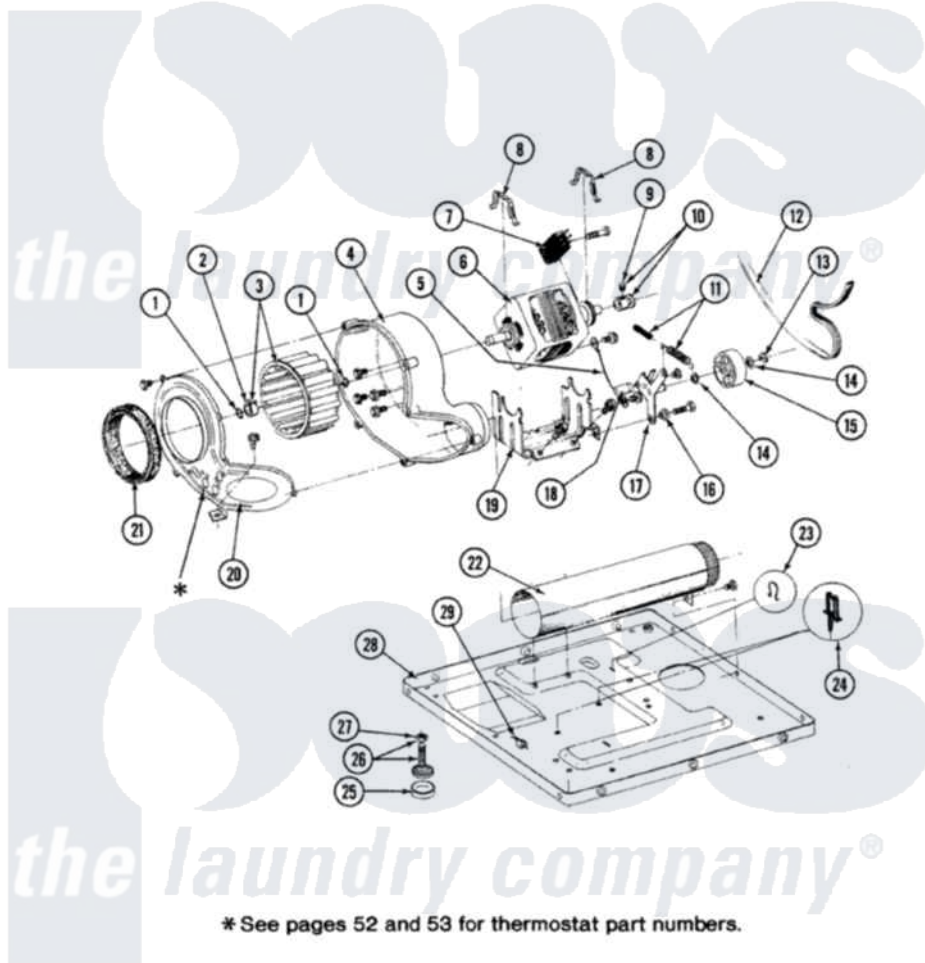

# Maytag LDG7600 09 - MOTOR, BLOWER, BASE FRAME & THERMOSTATS

SECTION: MOTOR, BLOWER, BASE FRAME & THERMOSTATS  
 MODEL: DG-DE MODELS

Issue Date: 6/90

50

Maytag [Residential Maytag LDG7600 Dryer Parts](#) Parts Diagram 09 - MOTOR, BLOWER, BASE FRAME & THERMOSTATS

[Click on the part number to view part](#)

Item	Original Part Number	Replaced By	Status	Part Description
1	410233	<a href="#">9703438</a>		Ring-Retrn
2	<a href="#">312967</a>			Clamp, Blower Housing
3	<a href="#">Y303836</a>			Blower Wheel Assembly And Clamp
4	Y310632	<a href="#">1163839</a>		Screw
"	<a href="#">Y312893</a>			Housing, Blower
5	<a href="#">901220</a>			Ground Wire
"	211294	<a href="#">90767</a>		Screw, 8A X 3/8 HeX Washer Head Tapping
"	910343	<a href="#">488234</a>		Screw 8-32 X 1/4
6	Y303358	<a href="#">W10410999</a>		Motor-Drve
7	306207		Not Available	(PROD. No.303358-8 & No.303358-9)
"	Y303877		Not Available	SWITCH, MOTOR EXTERNAL START No.303358-2, No.303358-4, 303358-7
"	<a href="#">Y303879</a>			Switch, Motor External Start