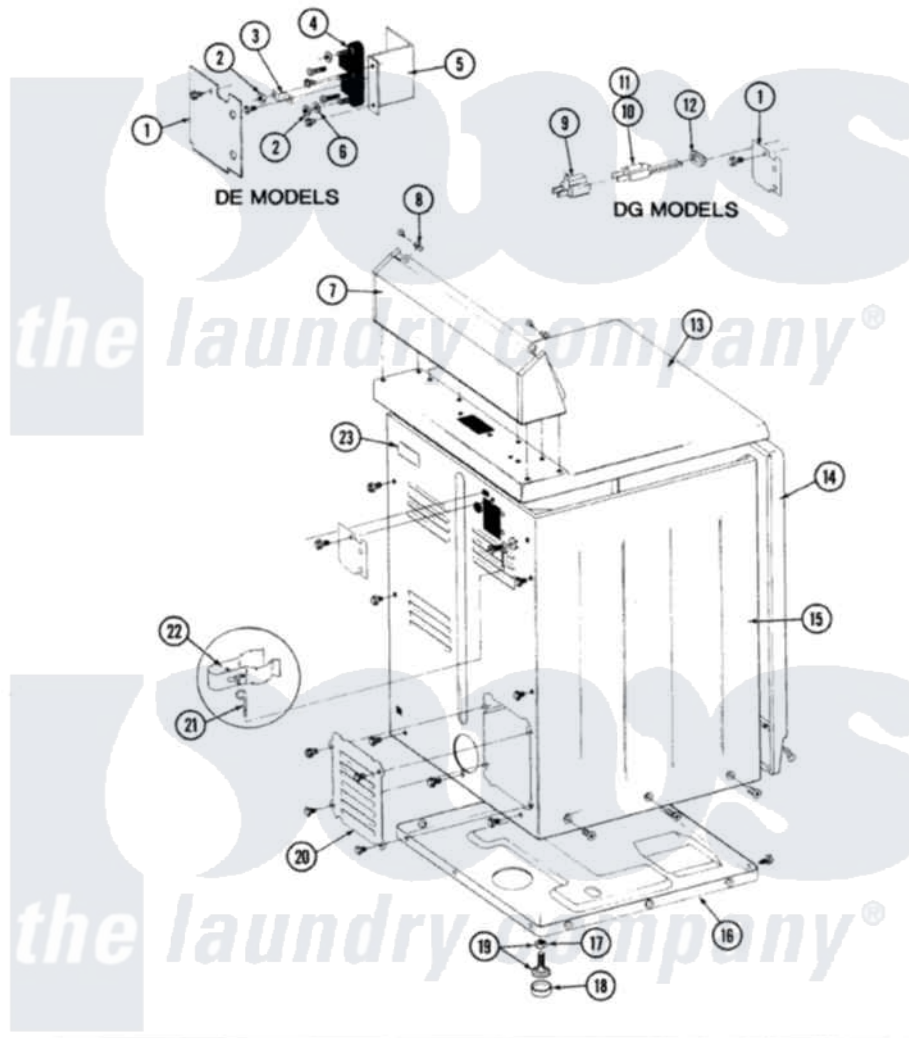

Maytag LDG7600 10 - REAR VIEW

SECTION: REAR VIEW
MODEL: DE-DG MODELS

Issue Date: 6/90

38

Maytag Residential Maytag LDG7600 Dryer Parts Parts Diagram 10 - REAR VIEW
Click on the part number to view part

Item	Original Part Number	Replaced By	Status	Part Description
1	Y312905		Not Available	COVER, TERMINAL
7	305193L			Console
8	215075			Fastener, Control Panel To Console
9	Y201808			Converter
10	302521		Not Available	CORD, POWER PART NOT USED-GAS MODELS ONLY
12	211881			Grommet, Cord Part Not Used-Gas Models Only
13	307104L			Top Cover Assembly
14	307998L			Front Panel---NA
15	Y313561			Screw---NA
"	Y310632	1163839		Screw
"	307124L		Not Available	CABINET ASSY ALMOND
16	Y303361		Not Available	BASE ASSY. (UPPER & LOWER)
17	Y052740	62739		Nut, Lock
18	Y314137			Foot, Rubber

19	Y305086		Adjustable Leg And Nut
20	Y312951	Not Available	ACCESS COVER, BACK
"	211294	90767	Screw, 8A X 3/8 HeX Washer Head Tapping
"	Y313559		Screw
21	311155		Ground Wire And Clamp
22	313122		Screw - Baffle To Tumbler
"	301548		Clamp, Ground Wire
23	214519		LABEL, ELECTRICAL INSTR. PART NOT USED-GAS MODELS ONLY