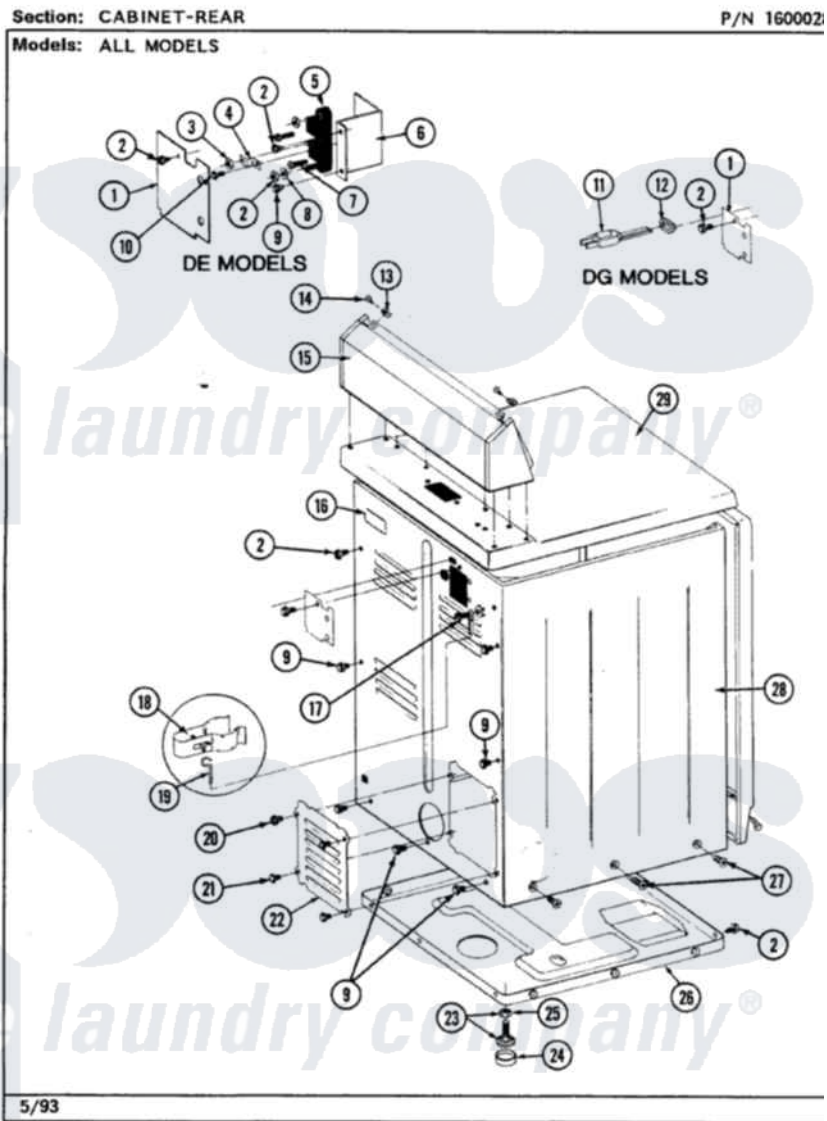

Maytag LDG7600AAG 01 - CABINET-REAR

Maytag [Residential Maytag LDG7600AAG Dryer Parts](#) Parts Diagram 01 - CABINET-REAR
Click on the part number to view part

Item	Original Part Number	Replaced By	Status	Part Description
1	Y312905		Not Available	COVER, TERMINAL
2	Y313561			Screw---NA
3	311484	112432		Nut
4	Y312184			Strap, Grounding
5	400008			Block, Terminal
6	Y312904			Bracket, Terminal Block
7	Y312209	W10001200		Screw
8	Y311270			Washer, Terminal Block
9	Y310632	1163839		Screw
10	Y311423	489483		Screw 10-32 X 1/2
11	302521		Not Available	CORD, POWER PART NOT USED-GAS MODELS ONLY
12	211881			Grommet, Cord Part Not Used-Gas Models Only
13	215075			Fastener, Control Panel To Console
14	210932			Screw, No.8 X 9/16 Ctsk Note: Screw, Inlet Duct

16	214519		LABEL, ELECTRICAL INSTR. PART NOT USED-GAS MODELS ONLY
17	303846	22003781	Screw, Ground Strap
18	301548		Clamp, Ground Wire
19	311155		Ground Wire And Clamp
20	Y313559		Screw
21	211294	90767	Screw, 8A X 3/8 HeX Washer Head Tapping
22	Y312951	Not Available	ACCESS COVER, BACK
23	Y305086		Adjustable Leg And Nut
24	Y314137		Foot, Rubber
25	Y052740	62739	Nut, Lock
26	Y303361	Not Available	BASE ASSY. (UPPER & LOWER)
27	213077	Not Available	CAP FOR TIMER KNOB