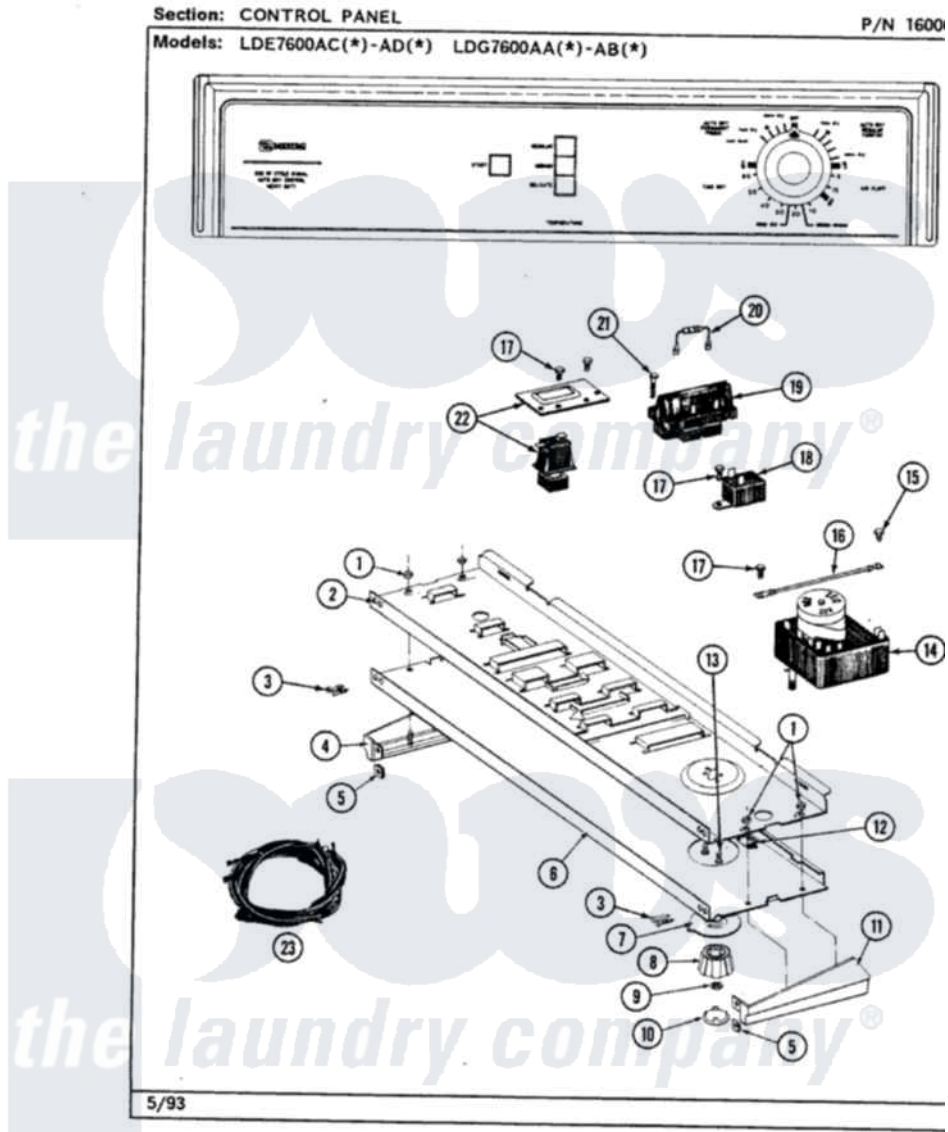

# Maytag LDG7600AAG 02 - CONTROL PANEL

Maytag Residential Maytag LDG7600AAG Dryer Parts Parts Diagram 02 - CONTROL PANEL  
 Click on the part number to view part

Item	Original Part Number	Replaced By	Status	Part Description
1	<a href="#">214872</a>			Palnut, End Cap Note: Nut, Lamp Holder
2	<a href="#">314184</a>			Back Up Plate
3	<a href="#">210932</a>			Screw, No.8 X 9/16 Ctsk Note: Screw, Inlet Duct
4	207215		Not Available	END CAP LH
5	<a href="#">214894</a>			Fastener, End Cap
6	<a href="#">308263</a>			Control Panel
7	<a href="#">315042</a>			Dial Skirt
8	<a href="#">315041</a>			Knob, Timer
9	<a href="#">312273</a>			Nut, Control Knob
10	215821		Not Available	CAP, KNOB
11	207216		Not Available	END CAP RH
12	<a href="#">214897</a>			Pad, Control Panel
13	315317	<a href="#">488234</a>		Screw 8-32 X 1/4
14	<a href="#">Y308218</a>			Timer RPR
15	211904	<a href="#">00767</a>		Screw, 8A X 3/8 HeX Washer

15	211294	<a href="#">30707</a>		Head Tapping
16	<a href="#">204807</a>			Ground Wire, Supp. Plte To Top Cover
17	211168	<a href="#">W10139210</a>		Screw, 8-18 X 5/16
18	305205	<a href="#">694419</a>		Mini-Buzzer
19	307304		Not Available	TEMP CONTROL SWITCH 3 BUTTON
20	<a href="#">306917</a>			Resistor, Med Temp Gas
21	213117	<a href="#">67006908</a>		Screw, Ice Rack
22	<a href="#">307305</a>			Switch Push To Start
23	<a href="#">308333</a>			Wire Harness
24	16000327		Not Available	GUIDE, QUICK REF. - MAYTAG
"	315077	<a href="#">31-5077</a>		Ref Install
"	315091		Not Available	MANUAL, USE & CARE