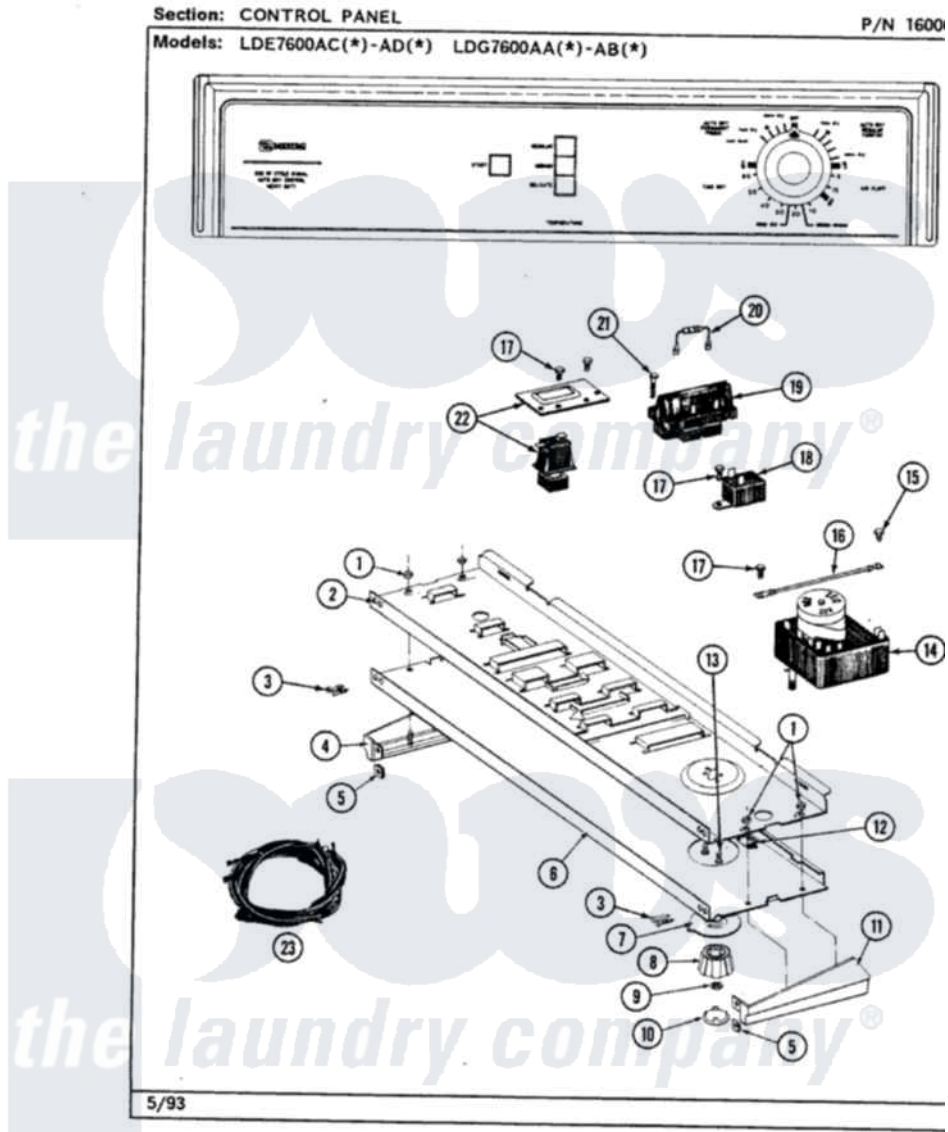

Maytag LDG7600AAW 03 - CONTROL PANEL

Maytag Residential Maytag LDG7600AAW Dryer Parts Parts Diagram 03 - CONTROL PANEL
 Click on the part number to view part

Item	Original Part Number	Replaced By	Status	Part Description
1	214872			Palnut, End Cap Note: Nut, Lamp Holder
2	314184			Back Up Plate
3	210932			Screw, No.8 X 9/16 Ctsk Note: Screw, Inlet Duct
4	207215		Not Available	END CAP LH
5	214894			Fastener, End Cap
6	308263			Control Panel
7	315042			Dial Skirt
8	315041			Knob, Timer
9	312273			Nut, Control Knob
10	215821		Not Available	CAP, KNOB
11	207216		Not Available	END CAP RH
12	214897			Pad, Control Panel
13	315317	488234		Screw 8-32 X 1/4
14	Y308218			Timer RPR
15	211904	00767		Screw, 8A X 3/8 HeX Washer

15	211294	30707		Head Tapping
16	204807			Ground Wire, Supp. Plte To Top Cover
17	211168	W10139210		Screw, 8-18 X 5/16
18	305205	694419		Mini-Buzzer
19	307304		Not Available	TEMP CONTROL SWITCH 3 BUTTON
20	306917			Resistor, Med Temp Gas
21	213117	67006908		Screw, Ice Rack
22	307305			Switch Push To Start
23	308333			Wire Harness
24	16000327		Not Available	GUIDE, QUICK REF. - MAYTAG
"	315077	31-5077		Ref Install
"	315091		Not Available	MANUAL, USE & CARE