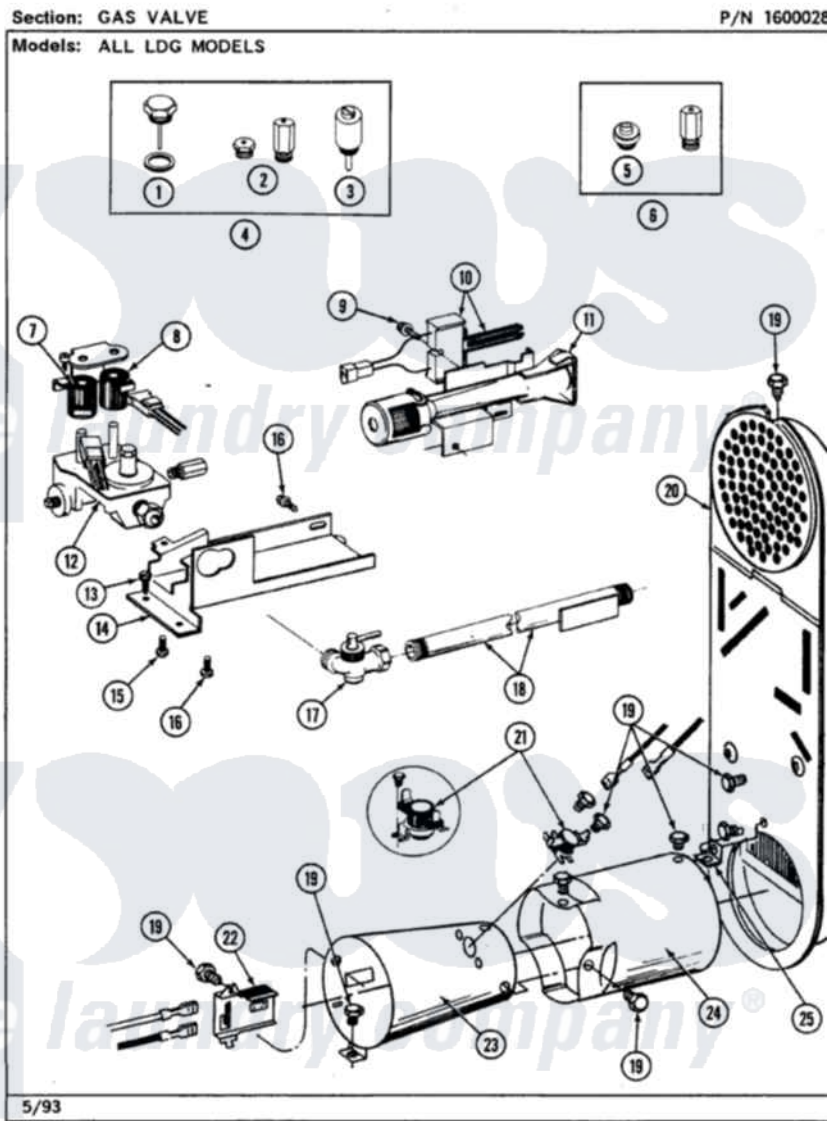

Maytag LDG7600AAW 05 - GAS VALVE

Maytag [Residential Maytag LDG7600AAW Dryer Parts](#) Parts Diagram 05 - GAS VALVE
Click on the part number to view part

Item	Original Part Number	Replaced By	Status	Part Description
1	302810			Screw Assembly - Blue Block Ope
2	305861		Not Available	MAIN BURNER ORIFICE KIT-LPG
3	306184		Not Available	PLUG, BLOCKING (LPG REGULATOR)
4	Y306195	MAL9000AXX		LP Gas Con
5	314602	694424		Leak, Limiter
6	306204	33002924		Gas Conv K
7	306106			Coil, Holding And Booster-W
8	306105	694540		Coil, 60 Hz
9	304971			Screw Note: Screw, Igniter
10	304970	4391996		Ignitor
11	304974	33002793		Burner Assembly
12	306176			Valve, Gas
13	Y313561			Screw---NA
14	314566			Gas Control Bracket

15	314082	90767	Screw, 8A X 3/8 HeX Washer Head Tapping
16	Y313559		Screw
17	Y303349		Angle Shut-Off, Gas Valve
18	Y303383	33001735	Pipe And Bracket Assembly Series 18 Not Needed Use Vavle
19	211294	90767	Screw, 8A X 3/8 HeX Washer Head Tapping
20	Y308504	Not Available	INLET DUCT ASSEMBLY
"	307119		Duct, Inlet Assembly
21	303395		Thermostat, Hi-Limit
22	Y303377	338906	Radiant, Sensor
23	Y308548		Combustion Cone Assembly
"	Y303368		Cone, Combustion
24	Y303841		Cone, Extension
25	Y312890		Retainer, Heater Chamber