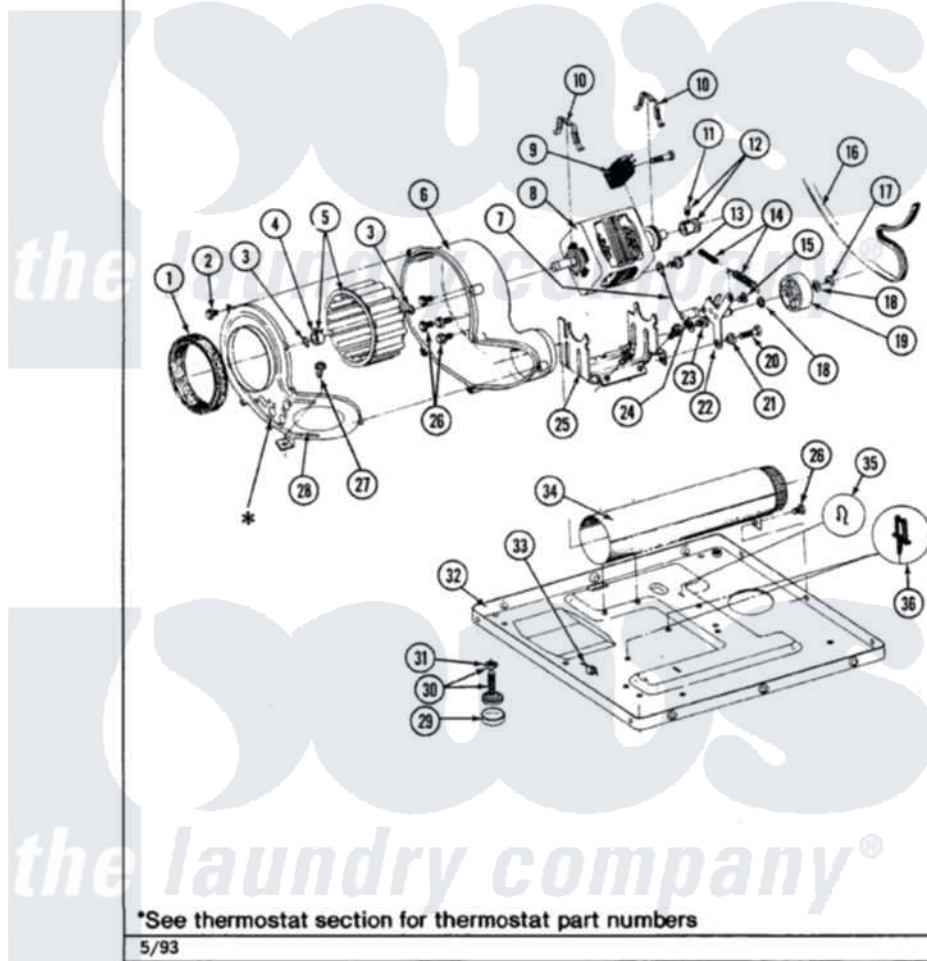

Maytag LDG7600AAW 06 - MOTOR DRIVE

Section: MOTOR DRIVE

P/N 1600028

Models: ALL MODELS

5/93

Maytag [Residential Maytag LDG7600AAW Dryer Parts](#) Parts Diagram 06 - MOTOR DRIVE

[Click on the part number to view part](#)

Item	Original Part Number	Replaced By	Status	Part Description
1	Y312901			Seal, Housing Cover
2	Y312961	W10116751		Screw
3	410233	9703438		Ring-Retrn
4	312967			Clamp, Blower Housing
5	Y303836			Blower Wheel Assembly And Clamp
6	Y312893			Housing, Blower
7	901220			Ground Wire
8	Y303358	W10410999		Motor-Drive
9	306207		Not Available	(PROD. No.303358-8 & No.303358-9)
"	Y303877		Not Available	SWITCH, MOTOR EXTERNAL START No.303358-2, No.303358-4, 303358-7
"	Y303879			Switch, Motor External Start
10	Y015825			Clip, Motor To Motor Support
11	Y053241			Set Screw, Motor Pulley
12	Y305185	6-3051850		Pulley- MO

13	910343	488234	Screw 8-32 X 1/4
14	Y303945		IDLER SPRING ASSY. W/PLUG
15	Y312961	W10116751	Screw
16	Y312959		Poly "V" Belt For Tumbler
17	312958	354987	Ring, Retaining
18	Y312527		Washer, Idler Shaft
19	Y303705	6-3037050	Pulley- ID
20	Y014874		Screw, Idler Arm And Sleeve
21	Y312894	315772	Sleeve, Idler Arm
22	Y303363	6-3033630	Idler Arm
23	211294	90767	Screw, 8A X 3/8 HeX Washer Head Tapping
24	Y313582	W10116756	Spacer
25	312897		Not Available SUPPORT, MOTOR
26	Y310632	1163839	Screw
27	Y313561		Screw----NA
28	314846		Cover, Blower Housing
"	314778		Not Available COVER, BLOWER HOUSING
29	Y314137		Foot, Rubber
30	Y305086		Adjustable Leg And Nut
31	Y052740	62739	Nut, Lock
32	Y303361		Not Available BASE ASSY. (UPPER & LOWER)
33	Y310376		Clip, Door Switch Harness
34	Y303442		EXHAUST DUCT ASSEMBLY
35	410490		Spring, Retainer Wire Harness
36	Y313262	W10116752	Retainer-