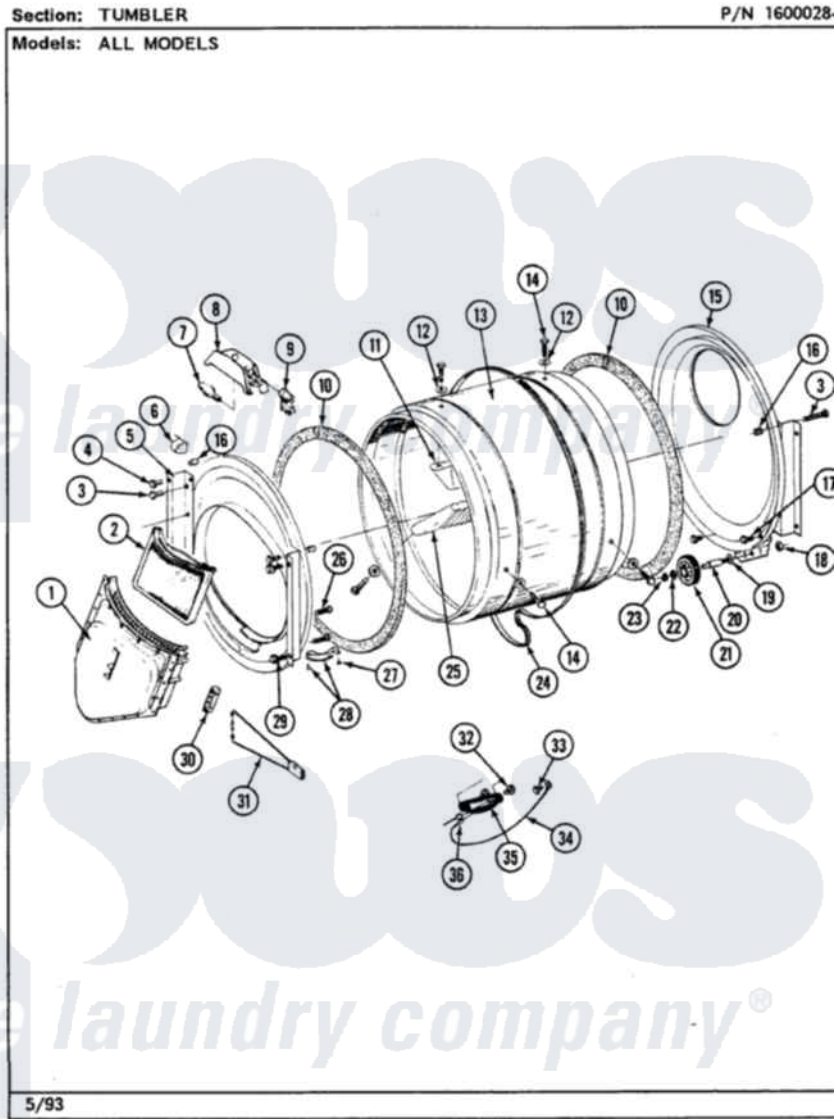

Maytag LDG7600AAW 08 - TUMBLER

Maytag Residential Maytag LDG7600AAW Dryer Parts Parts Diagram 08 - TUMBLER
Click on the part number to view part

Item	Original Part Number	Replaced By	Status	Part Description
1	Y307112	33001016		Outlet Duct Assembly
2	Y307107	33002970		Lint Filte
"	307213	33001167		Filter, Lint
3	313764		Not Available	SCREW
4	Y313561			Screw---NA
5	307117			Tumbler Front W/Seal
"	307109	33001179		Front, Tumbler
"	307311	33001179		Front, Tumbler
6	Y310376			Clip, Door Switch Harness
7	Y307100	67001316		Bulb, Light
8	314955	33001496		Lamp- Hold
9	307097	33001496		Lamp- Hold
10	314820			Seal, Tumbler
11	314803	33001012		Baffle
12	314158			Washer, Baffle To Tumbler
13	314802		Not Available	TUMBLER W/OUT BAFFLES

		Not Available	TUMBLER W/BAFFLES
"	306663		
14	Y310759		Screw, Tumbler Baffles
15	Y307114	33001178	Back, Tumbler
"	Y308544	33001178	Back, Tumbler
16	313915	31-3915	Tech Sheet
17	211294	90767	Screw, 8A X 3/8 HeX Washer Head Tapping
18	312538	33001443	Nut, Hex
19	Y313347	312535	Washer, Vault Mounting Brk.
20	Y312948	6-3129480	Shaft- Tumbler
21	Y303373	12001541	Drum Roller/Washer Assembly--W
22	312535		Washer, Vault Mounting Brk.
23	410233	9703438	Ring-Retrn
24	Y312959		Poly "V" Belt For Tumbler
25	314804	33001004	Baffle, Tall
26	Y314110	33002917	Screw, No.10-16
27	210720		Rivet, Bearing To Tumbler Fmt
28	306508		Tumbler Bearing Kit ---W
29	Y310632	1163839	Screw
30	315020		Switch Housing
31	307206	307207	Reed Switch
32	Y251119	3177991	Screw
33	211294	90767	Screw, 8A X 3/8 HeX Washer Head Tapping
34	Y303711		Sensor Ground Wire
35	304997		Sensor Assembly With Screws
36	Y312658		Receptacle, Sensor Ground Wire