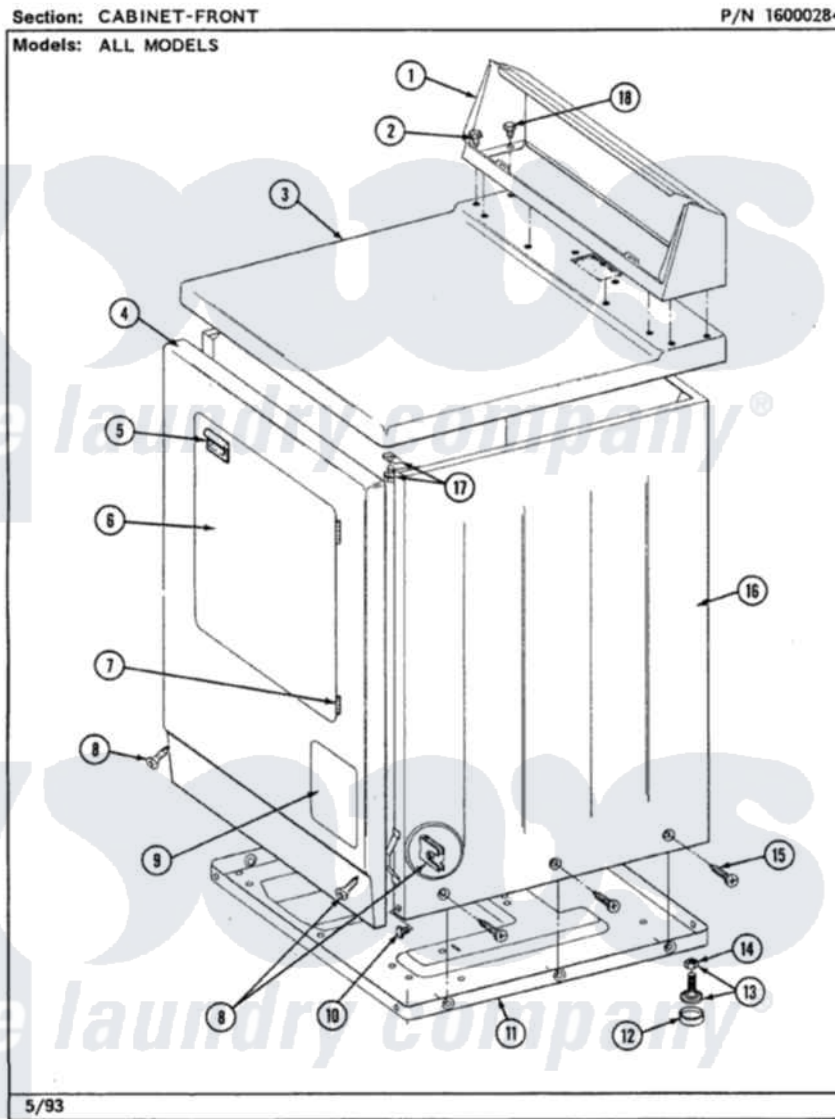

# Maytag LDG7600ABL 01 - CABINET-FRONT

Maytag Residential Maytag LDG7600ABL Dryer Parts Parts Diagram 01 - CABINET-FRONT  
Click on the part number to view part

Item	Original Part Number	Replaced By	Status	Part Description
1	<a href="#">305193L</a>			Console
2	<a href="#">Y313559</a>			Screw
3	<a href="#">307104L</a>			Top Cover Assembly
4	<a href="#">308000L</a>			Front Panel Assembly
"	<a href="#">307998L</a>			Front Panel---NA
6	314966L		Not Available	DOOR PANEL ALMOND
"	307111L	<a href="#">308061L</a>		Door Assembly---NA
7	307099	<a href="#">33001230</a>		Hinge, Door
8	<a href="#">204439</a>			Screw And Fstner Assembly
9	302542L		Not Available	PART NOT USED. (DG ONLY)
10	Y310632	<a href="#">1163839</a>		Screw
11	Y303361		Not Available	BASE ASSY. (UPPER & LOWER)
12	<a href="#">Y314137</a>			Foot, Rubber
13	<a href="#">Y305086</a>			Adjustable Leg And Nut
14	Y052740	<a href="#">62739</a>		Nut, Lock
				Yfor Cabinet See Cabinet

15	<a href="#">213007</a>		Ator Cabinet See Cabinet, Back
16	307124L	Not Available	CABINET ASSY ALMOND
17	<a href="#">204445</a>		Screw And Fastener Assembly
18	211294	<a href="#">90767</a>	Screw, 8A X 3/8 HeX Washer Head Tapping