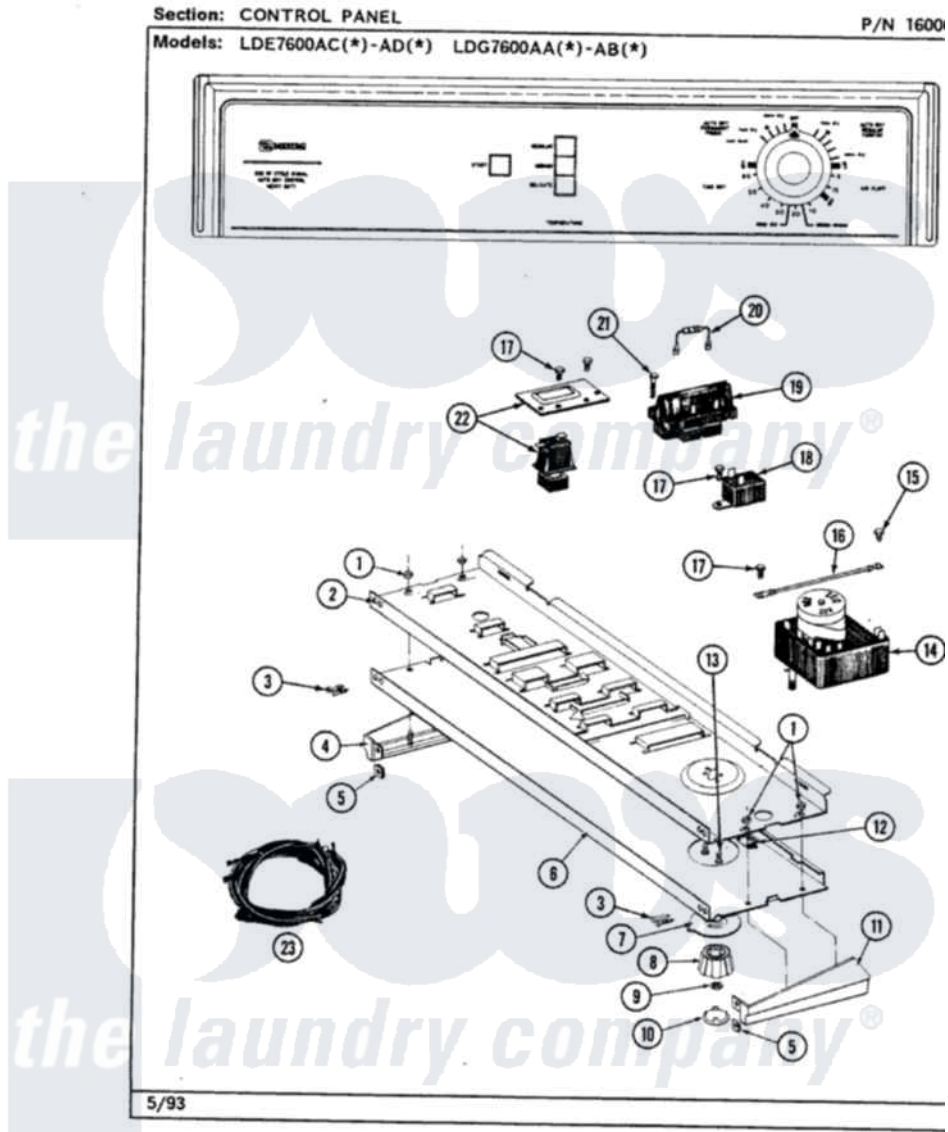

Maytag LDG7600ABL 03 - CONTROL PANEL

Maytag Residential Maytag LDG7600ABL Dryer Parts Parts Diagram 03 - CONTROL PANEL
 Click on the part number to view part

| Item | Original Part Number | Replaced By | Status | Part Description |
|------|-------------------------|------------------------|---------------|---|
| 1 | 214872 | | | Palnut, End Cap Note: Nut, Lamp Holder |
| 2 | 314184 | | | Back Up Plate |
| 3 | 210932 | | | Screw, No.8 X 9/16 Ctsk Note: Screw, Inlet Duct |
| 4 | 207215 | | Not Available | END CAP LH |
| 5 | 214894 | | | Fastener, End Cap |
| 6 | 308263 | | | Control Panel |
| 7 | 315042 | | | Dial Skirt |
| 8 | 315041 | | | Knob, Timer |
| 9 | 312273 | | | Nut, Control Knob |
| 10 | 215821 | | Not Available | CAP, KNOB |
| 11 | 207216 | | Not Available | END CAP RH |
| 12 | 214897 | | | Pad, Control Panel |
| 13 | 315317 | 488234 | | Screw 8-32 X 1/4 |
| 14 | Y308218 | | | Timer RPR |
| 15 | 211204 | 00767 | | Screw, 8A X 3/8 HeX Washer |

| | | | | |
|----|-------------------------|---------------------------|---------------|--------------------------------------|
| 15 | 211294 | 30707 | | Head Tapping |
| 16 | 204807 | | | Ground Wire, Supp. Plte To Top Cover |
| 17 | 211168 | W10139210 | | Screw, 8-18 X 5/16 |
| 18 | 305205 | 694419 | | Mini-Buzzer |
| 19 | 307304 | | Not Available | TEMP CONTROL SWITCH 3 BUTTON |
| 20 | 306917 | | | Resistor, Med Temp Gas |
| 21 | 213117 | 67006908 | | Screw, Ice Rack |
| 22 | 307305 | | | Switch Push To Start |
| 23 | 308333 | | | Wire Harness |
| " | Y308492 | | | Harness, Wire |
| 24 | 16000327 | | Not Available | GUIDE, QUICK REF. - MAYTAG |
| " | 315077 | 31-5077 | | Ref Install |
| " | 315091 | | Not Available | MANUAL, USE & CARE |