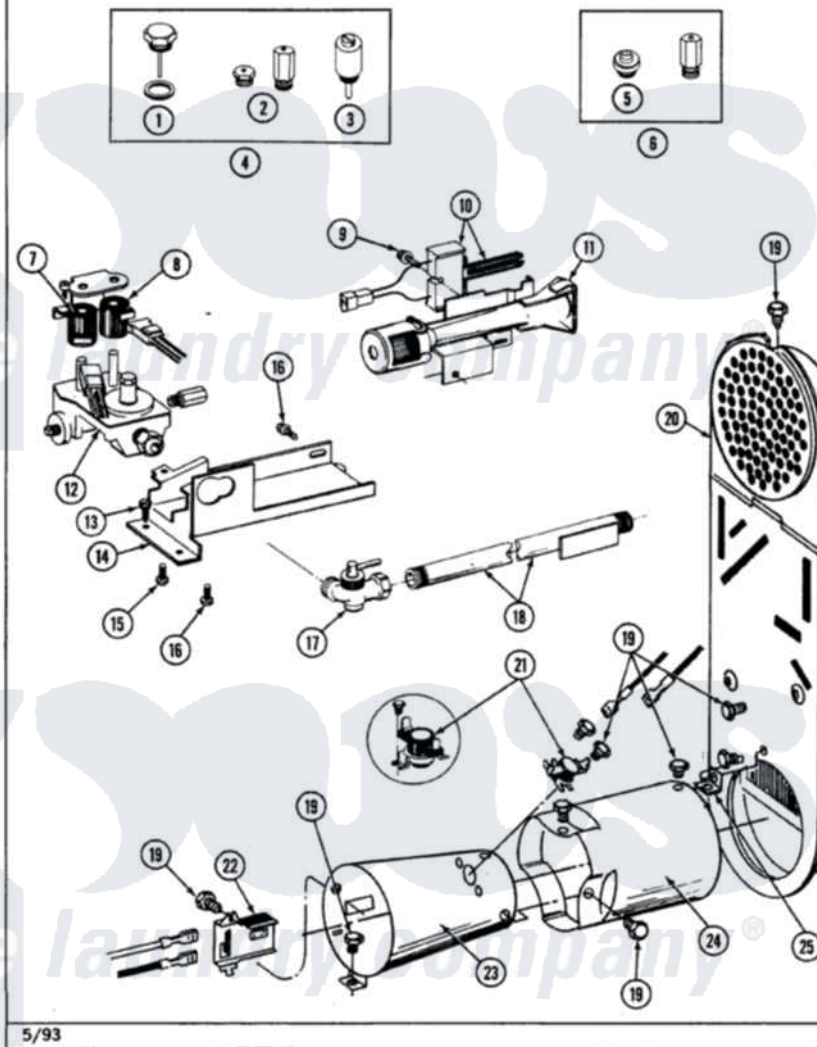

Maytag LDG7600ABL 05 - GAS VALVE

Section: GAS VALVE

P/N 160002E

Models: ALL LDG MODELS

5/93

Maytag [Residential Maytag LDG7600ABL Dryer Parts](#) Parts Diagram 05 - GAS VALVE

[Click on the part number to view part](#)

Item	Original Part Number	Replaced By	Status	Part Description
1	302810			Screw Assembly - Blue Block Ope
2	305861		Not Available	MAIN BURNER ORIFICE KIT-LPG
3	306184		Not Available	PLUG, BLOCKING (LPG REGULATOR)
4	Y306195	MAL9000AXX		LP Gas Con
5	314602	694424		Leak, Limiter
6	306204	33002924		Gas Conv K
7	306106			Coil, Holding And Booster-W
8	306105	694540		Coil, 60 Hz
9	304971			Screw Note: Screw, Igniter
10	304970	4391996		Ignitor
11	304974	33002793		Burner Assembly
12	306176			Valve, Gas
13	Y313561			Screw---NA
14	314566			Gas Control Bracket

15	314082	90767	Screw, 8A X 3/8 HeX Washer Head Tapping
16	Y313559		Screw
17	Y303349		Angle Shut-Off, Gas Valve
18	Y303383	33001735	Pipe And Bracket Assembly Series 18 Not Needed Use Vavle
19	211294	90767	Screw, 8A X 3/8 HeX Washer Head Tapping
20	Y308504	Not Available	INLET DUCT ASSEMBLY
"	307119		Duct, Inlet Assembly
21	303395		Thermostat, Hi-Limit
22	Y303377	338906	Radiant, Sensor
23	Y308548		Combustion Cone Assembly
"	Y303368		Cone, Combustion
24	Y303841		Cone, Extension
25	Y312890		Retainer, Heater Chamber