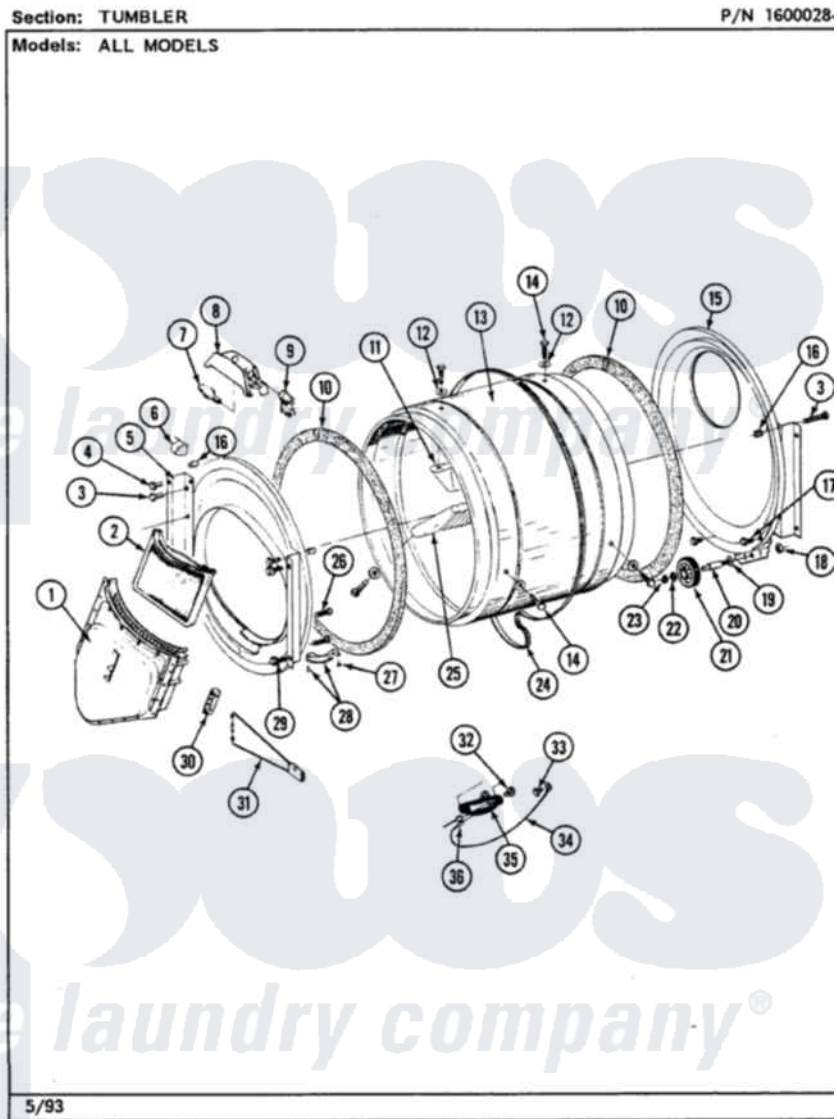

# Maytag LDG7600ABL 08 - TUMBLER

Maytag [Residential Maytag LDG7600ABL Dryer Parts](#) Parts Diagram 08 - TUMBLER  
Click on the part number to view part

Item	Original Part Number	Replaced By	Status	Part Description
1	Y307112	<a href="#">33001016</a>		Outlet Duct Assembly
2	Y307107	<a href="#">33002970</a>		Lint Filte
"	307213	<a href="#">33001167</a>		Filter, Lint
3	313764		Not Available	SCREW
4	<a href="#">Y313561</a>			Screw---NA
5	<a href="#">307117</a>			Tumbler Front W/Seal
"	307109	<a href="#">33001179</a>		Front, Tumbler
"	307311	<a href="#">33001179</a>		Front, Tumbler
6	<a href="#">Y310376</a>			Clip, Door Switch Harness
7	Y307100	<a href="#">67001316</a>		Bulb, Light
8	314955	<a href="#">33001496</a>		Lamp- Hold
9	307097	<a href="#">33001496</a>		Lamp- Hold
10	<a href="#">314820</a>			Seal, Tumbler
11	314803	<a href="#">33001012</a>		Baffle
12	<a href="#">314158</a>			Washer, Baffle To Tumbler
13	314802		Not Available	TUMBLER W/OUT BAFFLES