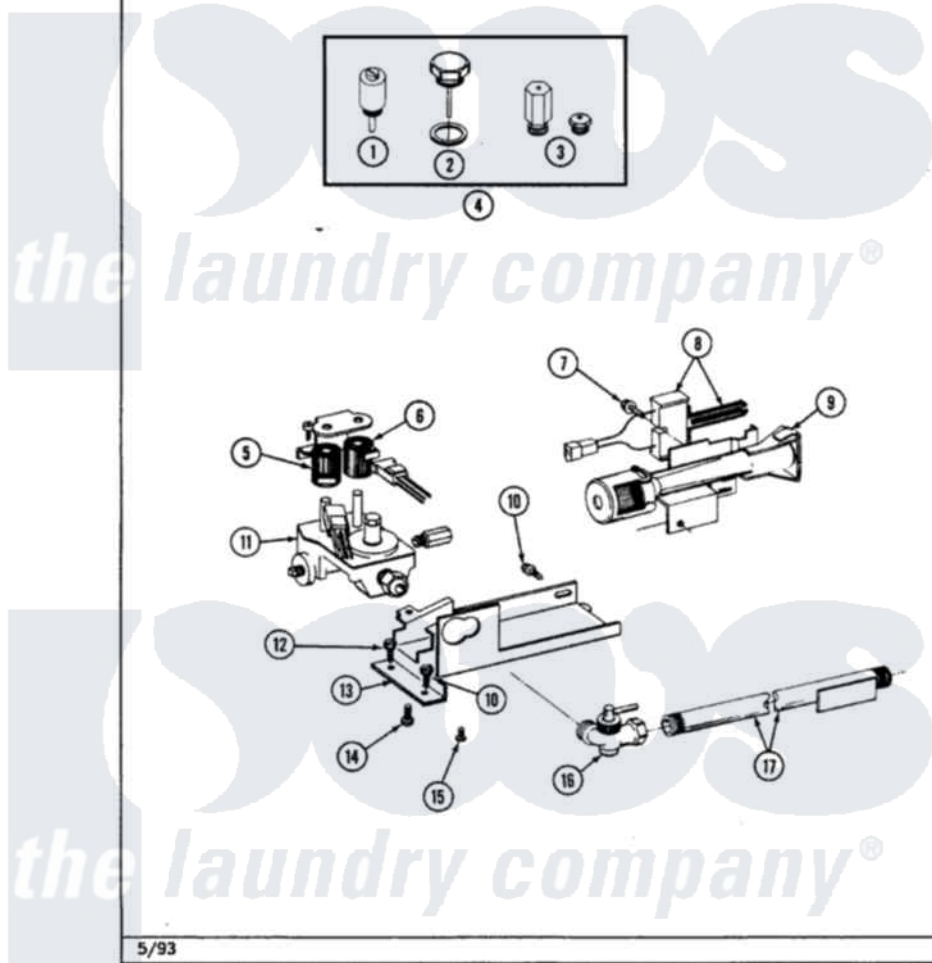

# Maytag LDG7600AGG 01 - 50HZ GAS VALVE

Section: 50HZ GAS VALVE

P/N 1600028

Models: LDG7600AG(\*)

5/93

Maytag [Residential Maytag LDG7600AGG Dryer Parts](#) Parts Diagram 01 - 50HZ GAS VALVE

[Click on the part number to view part](#)

Item	Original Part Number	Replaced By	Status	Part Description
1	306184		Not Available	PLUG, BLOCKING (LPG REGULATOR)
2	<a href="#">302810</a>			Screw Assembly - Blue Block Ope
3	305861		Not Available	MAIN BURNER ORIFICE KIT-LPG
4	Y306195	<a href="#">MAL9000AXX</a>		LP Gas Con
5	<a href="#">Y307931</a>			Coil, Holding And Booster
6	<a href="#">307930</a>			Coil, Secondary
7	<a href="#">304971</a>			Screw Note: Screw, Igniter
8	304970	<a href="#">4391996</a>		Ignitor
9	304974	<a href="#">33002793</a>		Burner Assembly
10	Y310632	<a href="#">1163839</a>		Screw
11	<a href="#">307927</a>			Valve, Gas
12	<a href="#">Y313561</a>			Screw---NA
13	<a href="#">314566</a>			Gas Control Bracket
14	314082	<a href="#">90767</a>		Screw, 8A X 3/8 HeX Washer Head Tapping

15	<a href="#">Y313559</a>		Screw
16	<a href="#">Y303349</a>		Angle Shut-Off, Gas Valve
17	<a href="#">Y308549</a>		Combustion Cone Assembly
"	304706	Not Available	COMBUSTION CONE
"	Y303383	<a href="#">33001735</a>	Pipe And Bracket Assembly Series 18 Not Needed Use Vavle