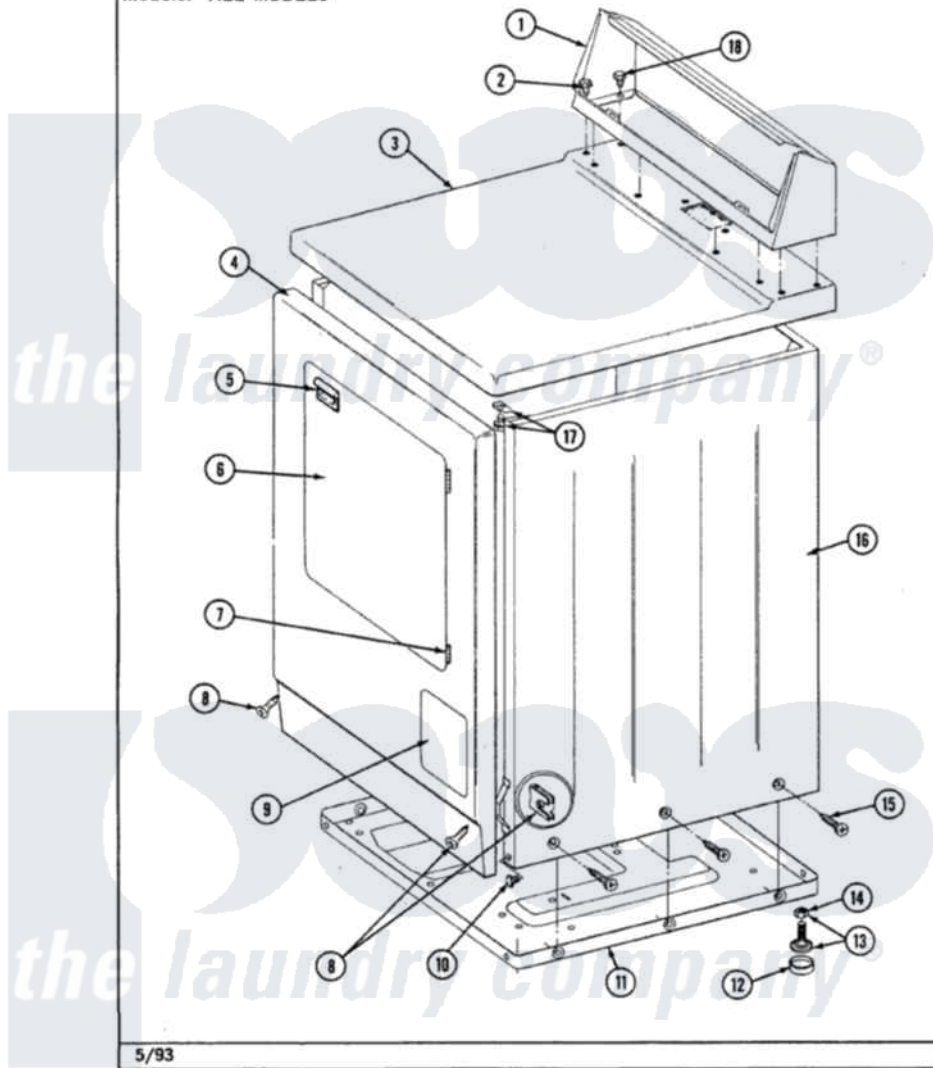

Maytag LDG7600AGG 03 - CABINET-FRONT

Section: CABINET-FRONT

P/N 1600028

Models: ALL MODELS

5/93

Maytag Residential Maytag LDG7600AGG Dryer Parts Parts Diagram 03 - CABINET-FRONT

Click on the part number to view part

Item	Original Part Number	Replaced By	Status	Part Description
1	305193M		Not Available	CONSOLE-HARVEST WHEAT
2	Y313559			Screw
3	307104M		Not Available	TOP COVER ASSY
4	308000M		Not Available	FRONT PANEL ASSY
"	307998M		Not Available	FRONT PANEL
5	314973		Not Available	HANDLE DOOR HVT WHEAT
6	314966M		Not Available	DOOR PANEL HVT WHEAT
"	307111M		Not Available	DOOR ASSY HVT WHEAT
7	307099	33001230		Hinge, Door
8	204439			Screw And Fstner Assembly
9	302542M		Not Available	ACCESS DOOR-HARVEST WHEAT
10	Y310632	1163839		Screw
11	Y303361		Not Available	BASE ASSY. (UPPER & LOWER)
12	Y314137			Foot, Rubber
13	Y305086			Adjustable Leg And Nut

14	Y052740	62739	Nut, Lock
15	213007		Xfor Cabinet See Cabinet, Back
16	307124M	Not Available	CABINET ASSY HVT WHEAT
17	204445		Screw And Fastener Assembly
18	211294	90767	Screw, 8A X 3/8 HeX Washer Head Tapping