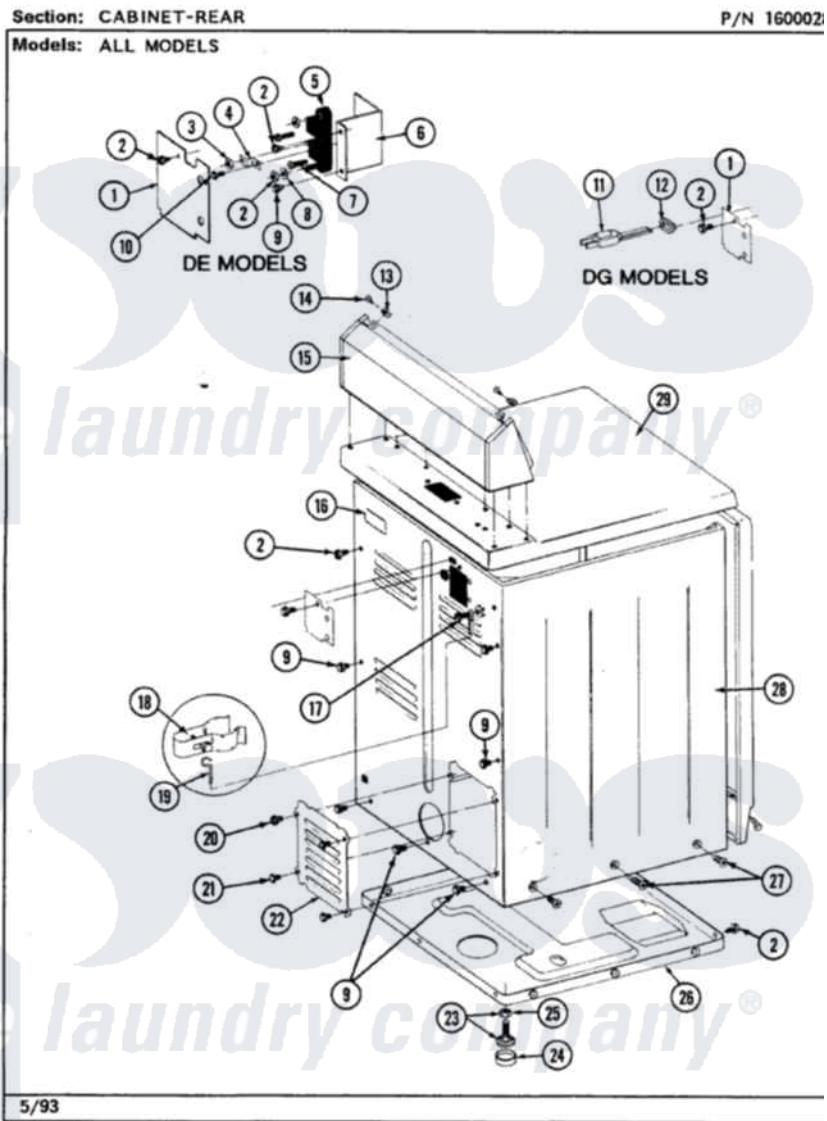

Maytag LDG7600AGG 04 - CABINET-REAR

Maytag [Residential Maytag LDG7600AGG Dryer Parts](#) Parts Diagram 04 - CABINET-REAR
Click on the part number to view part

Item	Original Part Number	Replaced By	Status	Part Description
1	Y312905		Not Available	COVER, TERMINAL
2	Y313561			Screw----NA
3	311484	112432		Nut
4	Y312184			Strap, Grounding
5	400008			Block, Terminal
6	Y312904			Bracket, Terminal Block
7	Y312209	W10001200		Screw
8	Y311270			Washer, Terminal Block
9	Y310632	1163839		Screw
10	Y311423	489483		Screw 10-32 X 1/2
11	302521		Not Available	CORD, POWER PART NOT USED-GAS MODELS ONLY
12	211881			Grommet, Cord Part Not Used-Gas Models Only
13	215075			Fastener, Control Panel To Console
14	210932			Screw, No.8 X 9/16 Ctsk Note: Screw, Inlet Duct

15	305193M		Not Available	CONSOLE-HARVEST WHEAT
16	214519			LABEL, ELECTRICAL INSTR. PART NOT USED-GAS MODELS ONLY
17	303846	22003781		Screw, Ground Strap
18	301548			Clamp, Ground Wire
19	311155			Ground Wire And Clamp
20	Y313559			Screw
21	211294	90767		Screw, 8A X 3/8 HeX Washer Head Tapping
22	Y312951		Not Available	ACCESS COVER, BACK
23	Y305086			Adjustable Leg And Nut
24	Y314137			Foot, Rubber
25	Y052740	62739		Nut, Lock
26	Y303361		Not Available	BASE ASSY. (UPPER & LOWER)
27	213077		Not Available	CAP FOR TIMER KNOB
28	307124M		Not Available	CABINET ASSY HVT WHEAT
29	307104M		Not Available	TOP COVER ASSY