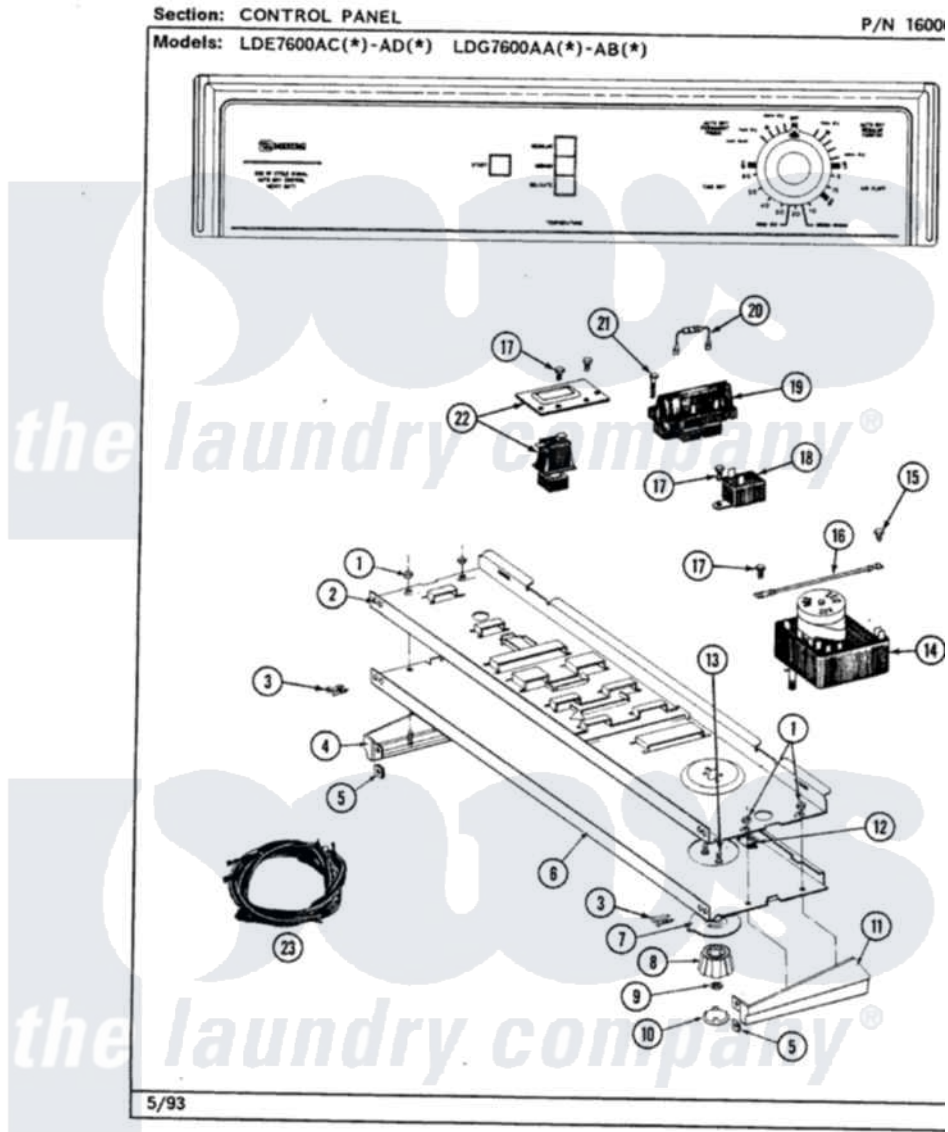

Maytag LDG7600AGG 05 - CONTROL PANEL

Maytag Residential Maytag LDG7600AGG Dryer Parts Parts Diagram 05 - CONTROL PANEL
 Click on the part number to view part

Item	Original Part Number	Replaced By	Status	Part Description
1	214872			Palnut, End Cap Note: Nut, Lamp Holder
2	314184			Back Up Plate
3	210932			Screw, No.8 X 9/16 Ctsk Note: Screw, Inlet Duct
4	207215		Not Available	END CAP LH
5	214894			Fastener, End Cap
6	308263			Control Panel
7	315042			Dial Skirt
8	315041			Knob, Timer
9	312273			Nut, Control Knob
10	215821		Not Available	CAP, KNOB
11	207216		Not Available	END CAP RH
12	214897			Pad, Control Panel
13	315317	488234		Screw 8-32 X 1/4
14	Y308218			Timer RPR
15	211904	00767		Screw, 8A X 3/8 HeX Washer

15	211294	30707		Head Tapping
16	204807			Ground Wire, Supp. Plte To Top Cover
17	211168	W10139210		Screw, 8-18 X 5/16
18	305205	694419		Mini-Buzzer
19	307304		Not Available	TEMP CONTROL SWITCH 3 BUTTON
20	306917			Resistor, Med Temp Gas
21	213117	67006908		Screw, Ice Rack
22	307305			Switch Push To Start
23	308330		Not Available	WIRE HARNESS
"	308493		Not Available	HARNESS, WIRE
24	16000327		Not Available	GUIDE, QUICK REF. - MAYTAG
"	315077	31-5077		Ref Install