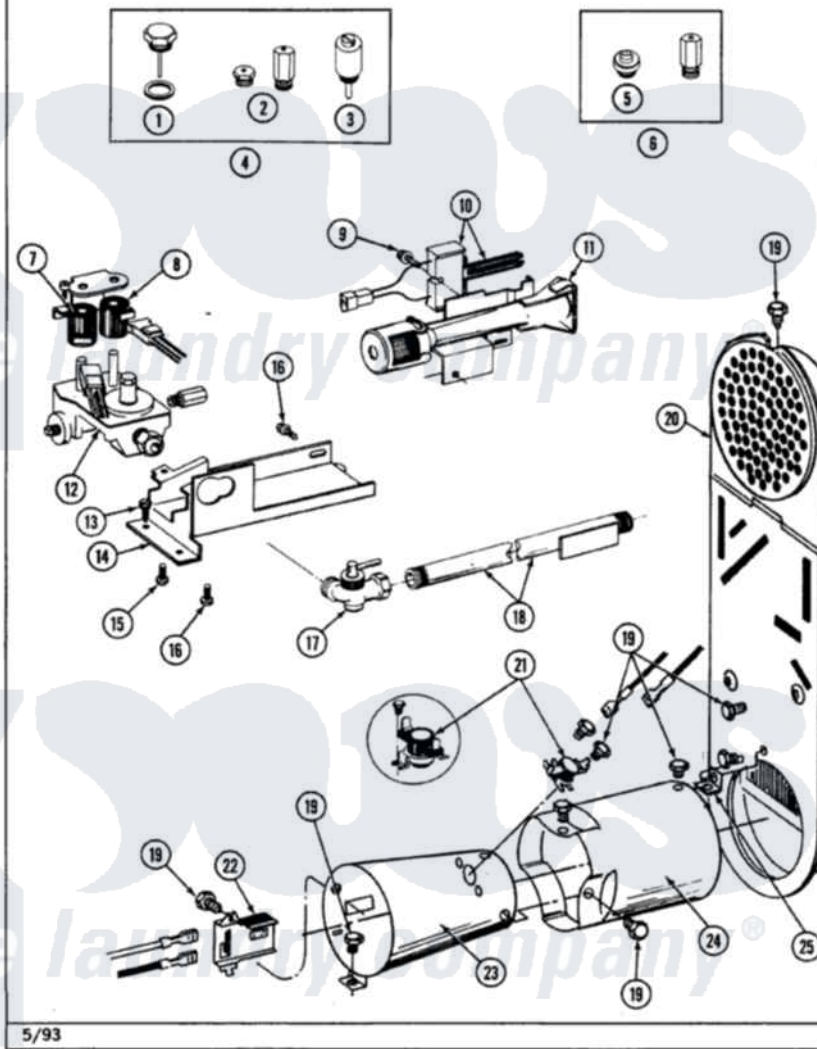

Maytag LDG7600AGG 07 - GAS VALVE

Section: GAS VALVE

P/N 160002E

Models: ALL LDG MODELS

Maytag [Residential Maytag LDG7600AGG Dryer Parts](#) Parts Diagram 07 - GAS VALVE
 Click on the part number to view part

Item	Original Part Number	Replaced By	Status	Part Description
1	302810			Screw Assembly - Blue Block Ope
2	305861		Not Available	MAIN BURNER ORIFICE KIT-LPG
3	306184		Not Available	PLUG, BLOCKING (LPG REGULATOR)
4	Y306195	MAL9000AXX		LP Gas Con
5	314602	694424		Leak, Limiter
6	306204	33002924		Gas Conv K
7	306106			Coil, Holding And Booster-W
8	306105	694540		Coil, 60 Hz
9	304971			Screw Note: Screw, Igniter
10	304970	4391996		Ignitor
11	304974	33002793		Burner Assembly
12	306176			Valve, Gas
13	Y313561			Screw---NA
14	314566			Gas Control Bracket

15	314082	90767	Screw, 8A X 3/8 HeX Washer Head Tapping
16	Y313559		Screw
17	Y303349		Angle Shut-Off, Gas Valve
18	Y303383	33001735	Pipe And Bracket Assembly Series 18 Not Needed Use Vavle
19	211294	90767	Screw, 8A X 3/8 HeX Washer Head Tapping
20	Y308504	Not Available	INLET DUCT ASSEMBLY
"	307119		Duct, Inlet Assembly
21	303395		Thermostat, Hi-Limit
22	Y303377	338906	Radiant, Sensor
23	Y308549		Combustion Cone Assembly
"	Y303368		Cone, Combustion
24	Y303841		Cone, Extension
25	Y312890		Retainer, Heater Chamber