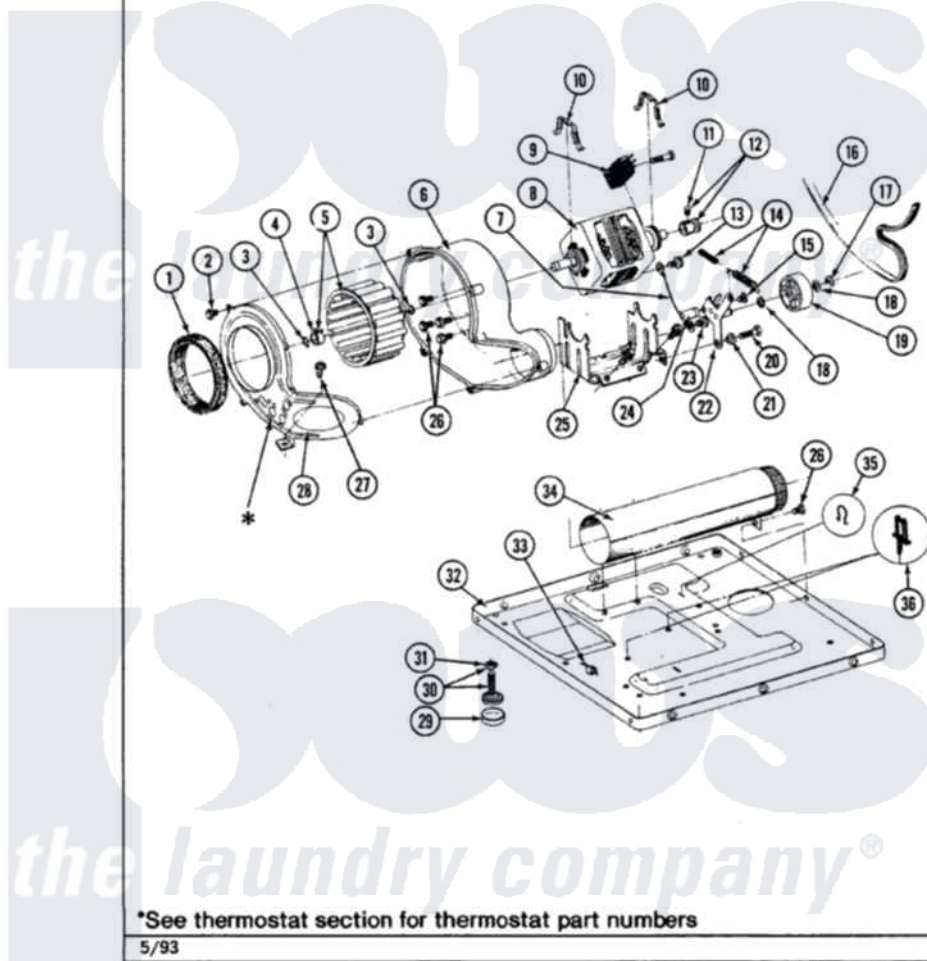

Maytag LDG7600AGG 08 - MOTOR DRIVE

Section: MOTOR DRIVE

P/N 1600028

Models: ALL MODELS

Maytag [Residential Maytag LDG7600AGG Dryer Parts](#) Parts Diagram 08 - MOTOR DRIVE

[Click on the part number to view part](#)

Item	Original Part Number	Replaced By	Status	Part Description
1	Y312901			Seal, Housing Cover
2	Y312961	W10116751		Screw
3	410233	9703438		Ring-Retrn
4	312967			Clamp, Blower Housing
5	Y303836			Blower Wheel Assembly And Clamp
6	Y312893			Housing, Blower
7	901220			Ground Wire
8	Y303358	W10410999		Motor-Drive
9	306207		Not Available	(PROD. No.303358-8 & No.303358-9)
"	Y303877		Not Available	SWITCH, MOTOR EXTERNAL START No.303358-2, No.303358-4, 303358-7
"	Y303879			Switch, Motor External Start
10	Y015825			Clip, Motor To Motor Support
11	Y053241			Set Screw, Motor Pulley
12	Y305185	6-3051850		Pulley- MO

13	910343	488234	Screw 8-32 X 1/4
14	Y303945		IDLER SPRING ASSY. W/PLUG
15	Y312961	W10116751	Screw
16	Y312959		Poly "V" Belt For Tumbler
17	312958	354987	Ring, Retaining
18	Y312527		Washer, Idler Shaft
19	Y303705	6-3037050	Pulley- ID
20	Y014874		Screw, Idler Arm And Sleeve
21	Y312894	315772	Sleeve, Idler Arm
22	Y303363	6-3033630	Idler Arm
23	211294	90767	Screw, 8A X 3/8 HeX Washer Head Tapping
24	Y313582	W10116756	Spacer
25	312897		Not Available SUPPORT, MOTOR
26	Y310632	1163839	Screw
27	Y313561		Screw----NA
28	314846		Cover, Blower Housing
"	314778		Not Available COVER, BLOWER HOUSING
29	Y314137		Foot, Rubber
30	Y305086		Adjustable Leg And Nut
31	Y052740	62739	Nut, Lock
32	Y303361		Not Available BASE ASSY. (UPPER & LOWER)
33	Y310376		Clip, Door Switch Harness
34	Y303442		EXHAUST DUCT ASSEMBLY
35	410490		Spring, Retainer Wire Harness
36	Y313262	W10116752	Retainer-