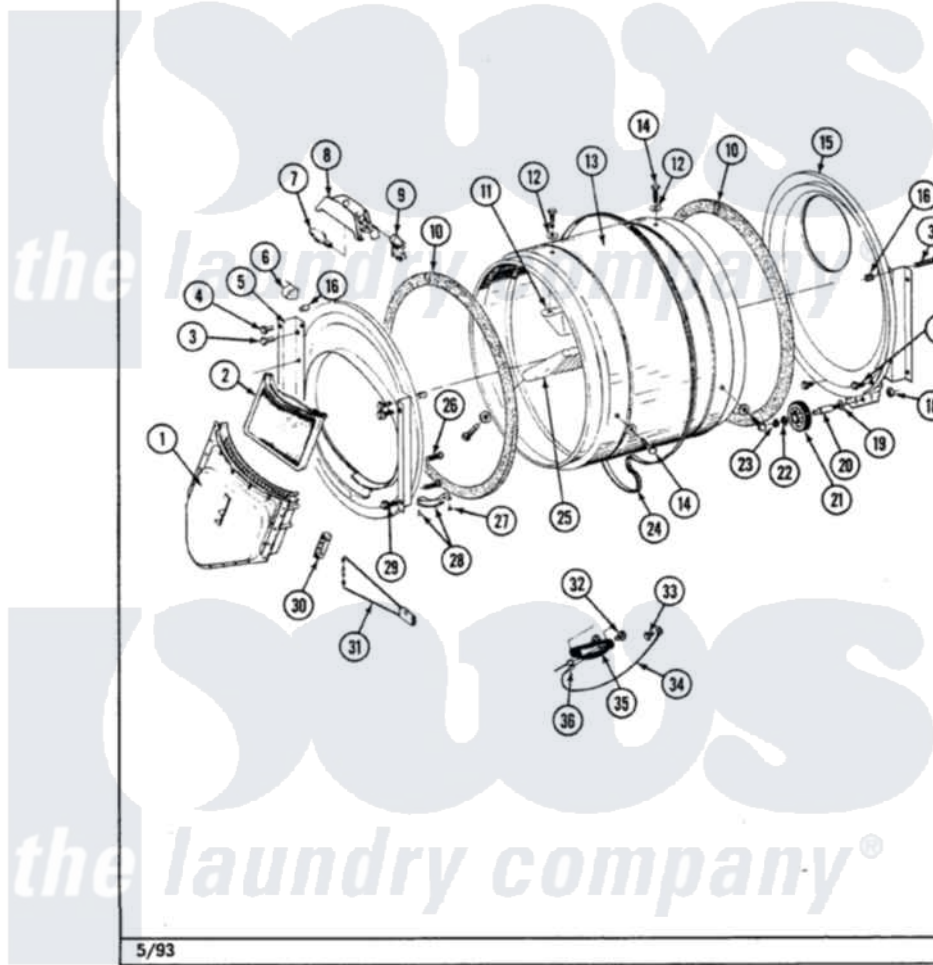

Maytag LDG7600AGG 10 - TUMBLER

Section: TUMBLER

P/N 1600028

Models: ALL MODELS

5/93

Maytag [Residential Maytag LDG7600AGG Dryer Parts](#) Parts Diagram 10 - TUMBLER

[Click on the part number to view part](#)

Item	Original Part Number	Replaced By	Status	Part Description
1	Y307112	33001016		Outlet Duct Assembly
2	Y307107	33002970		Lint Filte
"	307213	33001167		Filter, Lint
3	313764		Not Available	SCREW
4	Y313561			Screw---NA
5	307117			Tumbler Front W/Seal
"	307109	33001179		Front, Tumbler
"	307311	33001179		Front, Tumbler
6	Y310376			Clip, Door Switch Harness
7	Y307100	67001316		Bulb, Light
8	314955	33001496		Lamp- Hold
9	307097	33001496		Lamp- Hold
10	314820			Seal, Tumbler
11	314803	33001012		Baffle
12	314158			Washer, Baffle To Tumbler
13	314802		Not Available	TUMBLER W/OUT BAFFLES

		Not Available	TUMBLER W/BAFFLES
"	306663		
14	Y310759		Screw, Tumbler Baffles
15	Y307114	33001178	Back, Tumbler
"	Y308544	33001178	Back, Tumbler
16	313915	31-3915	Tech Sheet
17	211294	90767	Screw, 8A X 3/8 HeX Washer Head Tapping
18	312538	33001443	Nut, Hex
19	Y313347	312535	Washer, Vault Mounting Brk.
20	Y312948	6-3129480	Shaft- Tumbler
21	Y303373	12001541	Drum Roller/Washer Assembly--W
22	312535		Washer, Vault Mounting Brk.
23	410233	9703438	Ring-Retrn
24	Y312959		Poly "V" Belt For Tumbler
25	314804	33001004	Baffle, Tall
26	Y314110	33002917	Screw, No.10-16
27	210720		Rivet, Bearing To Tumbler Fmt
28	306508		Tumbler Bearing Kit ---W
29	Y310632	1163839	Screw
30	315020		Switch Housing
31	307206	307207	Reed Switch
32	Y251119	3177991	Screw
33	211294	90767	Screw, 8A X 3/8 HeX Washer Head Tapping
34	Y303711		Sensor Ground Wire
35	304997		Sensor Assembly With Screws
36	Y312658		Receptacle, Sensor Ground Wire