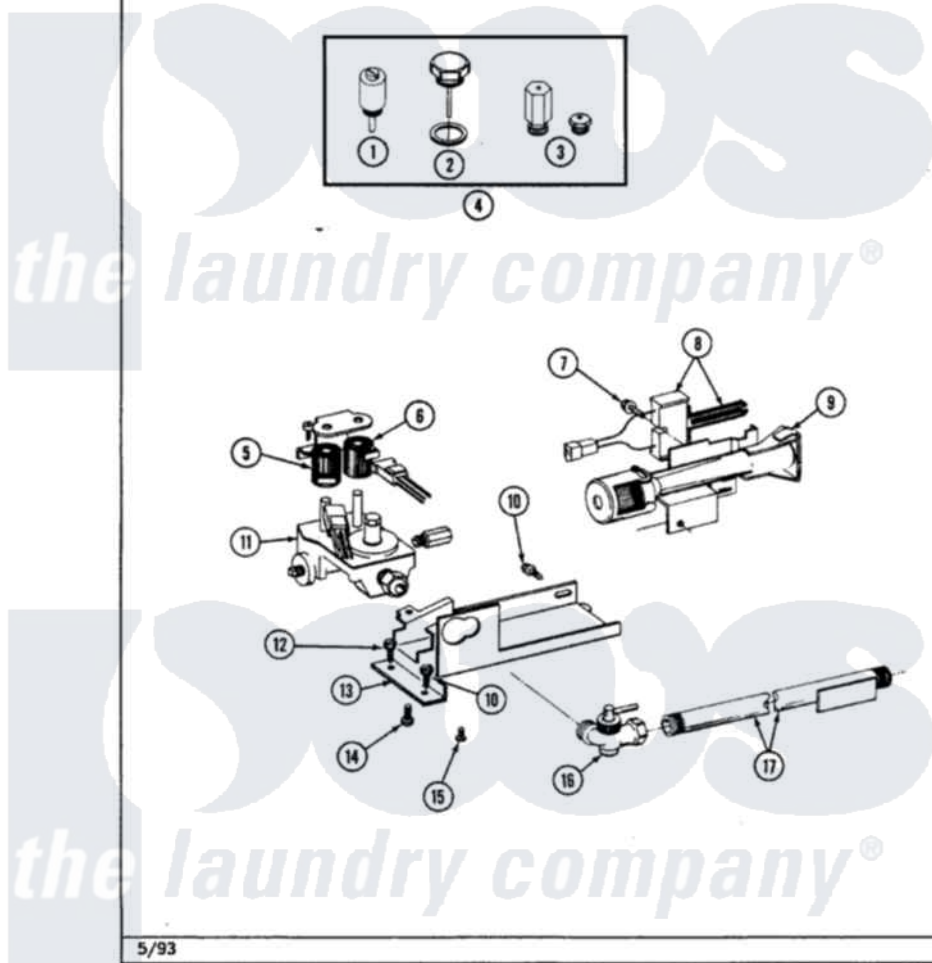

Maytag LDG7600AGL 01 - 50HZ GAS VALVE

Section: 50HZ GAS VALVE

P/N 1600028

Models: LDG7600AG(*)

5/93

Maytag [Residential Maytag LDG7600AGL Dryer Parts](#) Parts Diagram 01 - 50HZ GAS VALVE

[Click on the part number to view part](#)

Item	Original Part Number	Replaced By	Status	Part Description
1	306184		Not Available	PLUG, BLOCKING (LPG REGULATOR)
2	302810			Screw Assembly - Blue Block Ope
3	305861		Not Available	MAIN BURNER ORIFICE KIT-LPG
4	Y306195	MAL9000AXX		LP Gas Con
5	Y307931			Coil, Holding And Booster
6	307930			Coil, Secondary
7	304971			Screw Note: Screw, Igniter
8	304970	4391996		Ignitor
9	304974	33002793		Burner Assembly
10	Y310632	1163839		Screw
11	307927			Valve, Gas
12	Y313561			Screw---NA
13	314566			Gas Control Bracket
14	314082	90767		Screw, 8A X 3/8 HeX Washer Head Tapping

15	Y313559		Screw
16	Y303349		Angle Shut-Off, Gas Valve
17	Y308549		Combustion Cone Assembly
"	304706	Not Available	COMBUSTION CONE
"	Y303383	33001735	Pipe And Bracket Assembly Series 18 Not Needed Use Vavle