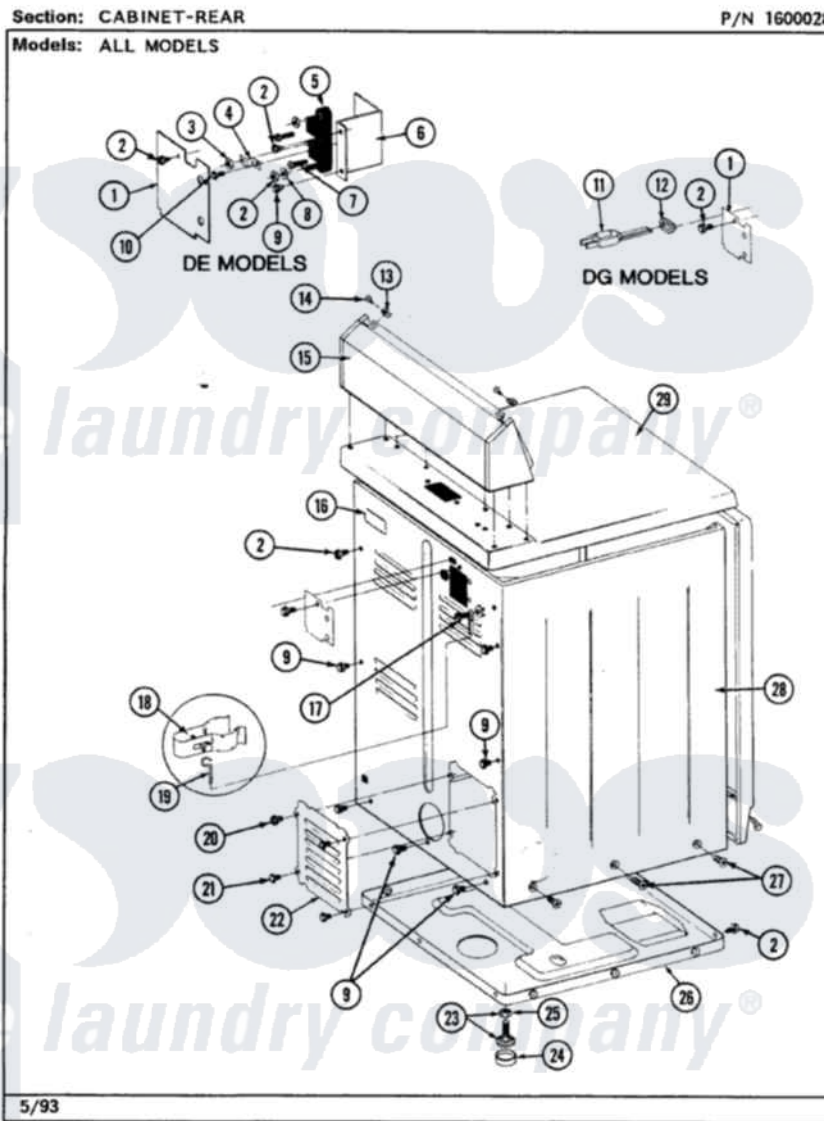

Maytag LDG7600AGL 04 - CABINET-REAR

Maytag [Residential Maytag LDG7600AGL Dryer Parts](#) Parts Diagram 04 - CABINET-REAR
Click on the part number to view part

Item	Original Part Number	Replaced By	Status	Part Description
1	Y312905		Not Available	COVER, TERMINAL
2	Y313561			Screw----NA
3	311484	112432		Nut
4	Y312184			Strap, Grounding
5	400008			Block, Terminal
6	Y312904			Bracket, Terminal Block
7	Y312209	W10001200		Screw
8	Y311270			Washer, Terminal Block
9	Y310632	1163839		Screw
10	Y311423	489483		Screw 10-32 X 1/2
11	302521		Not Available	CORD, POWER PART NOT USED-GAS MODELS ONLY
12	211881			Grommet, Cord Part Not Used-Gas Models Only
13	215075			Fastener, Control Panel To Console
14	210932			Screw, No.8 X 9/16 Ctsk Note: Screw, Inlet Duct

15	305193L		Console
16	214519		LABEL, ELECTRICAL INSTR. PART NOT USED-GAS MODELS ONLY
17	303846	22003781	Screw, Ground Strap
18	301548		Clamp, Ground Wire
19	311155		Ground Wire And Clamp
20	Y313559		Screw
21	211294	90767	Screw, 8A X 3/8 HeX Washer Head Tapping
22	Y312951	Not Available	ACCESS COVER, BACK
23	Y305086		Adjustable Leg And Nut
24	Y314137		Foot, Rubber
25	Y052740	62739	Nut, Lock
26	Y303361	Not Available	BASE ASSY. (UPPER & LOWER)
27	213077	Not Available	CAP FOR TIMER KNOB
28	307124L	Not Available	CABINET ASSY ALMOND
29	307104L		Top Cover Assembly