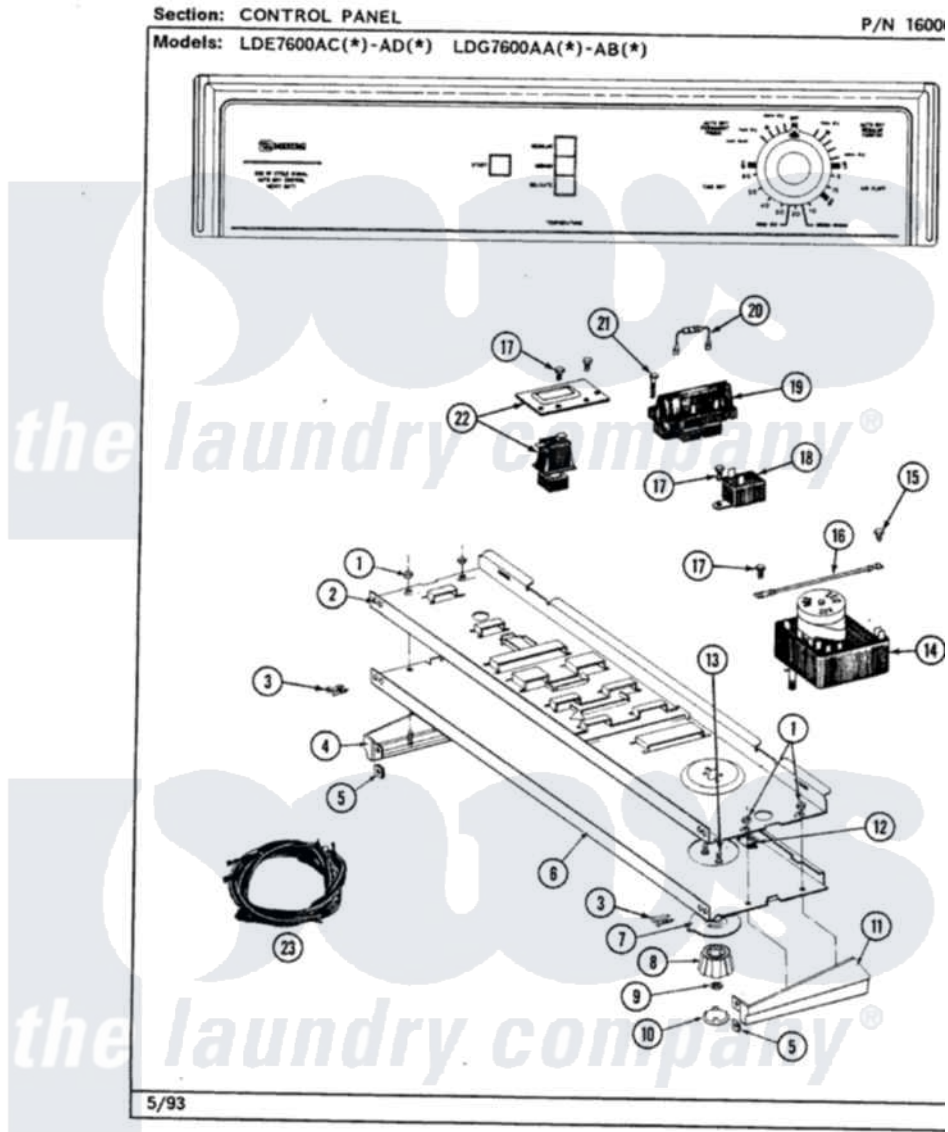

# Maytag LDG7600AGL 05 - CONTROL PANEL

Maytag Residential Maytag LDG7600AGL Dryer Parts Parts Diagram 05 - CONTROL PANEL  
 Click on the part number to view part

Item	Original Part Number	Replaced By	Status	Part Description
1	<a href="#">214872</a>			Palnut, End Cap Note: Nut, Lamp Holder
2	<a href="#">314184</a>			Back Up Plate
3	<a href="#">210932</a>			Screw, No.8 X 9/16 Ctsk Note: Screw, Inlet Duct
4	207215		Not Available	END CAP LH
5	<a href="#">214894</a>			Fastener, End Cap
6	<a href="#">308263</a>			Control Panel
7	<a href="#">315042</a>			Dial Skirt
8	<a href="#">315041</a>			Knob, Timer
9	<a href="#">312273</a>			Nut, Control Knob
10	215821		Not Available	CAP, KNOB
11	207216		Not Available	END CAP RH
12	<a href="#">214897</a>			Pad, Control Panel
13	315317	<a href="#">488234</a>		Screw 8-32 X 1/4
14	<a href="#">Y308218</a>			Timer RPR
15	211904	<a href="#">00767</a>		Screw, 8A X 3/8 HeX Washer

15	211294	<a href="#">30707</a>		Head Tapping
16	<a href="#">204807</a>			Ground Wire, Supp. Plte To Top Cover
17	211168	<a href="#">W10139210</a>		Screw, 8-18 X 5/16
18	305205	<a href="#">694419</a>		Mini-Buzzer
19	307304		Not Available	TEMP CONTROL SWITCH 3 BUTTON
20	<a href="#">306917</a>			Resistor, Med Temp Gas
21	213117	<a href="#">67006908</a>		Screw, Ice Rack
22	<a href="#">307305</a>			Switch Push To Start
23	308330		Not Available	WIRE HARNESS
"	308493		Not Available	HARNESS, WIRE
24	16000327		Not Available	GUIDE, QUICK REF. - MAYTAG
"	315077	<a href="#">31-5077</a>		Ref Install