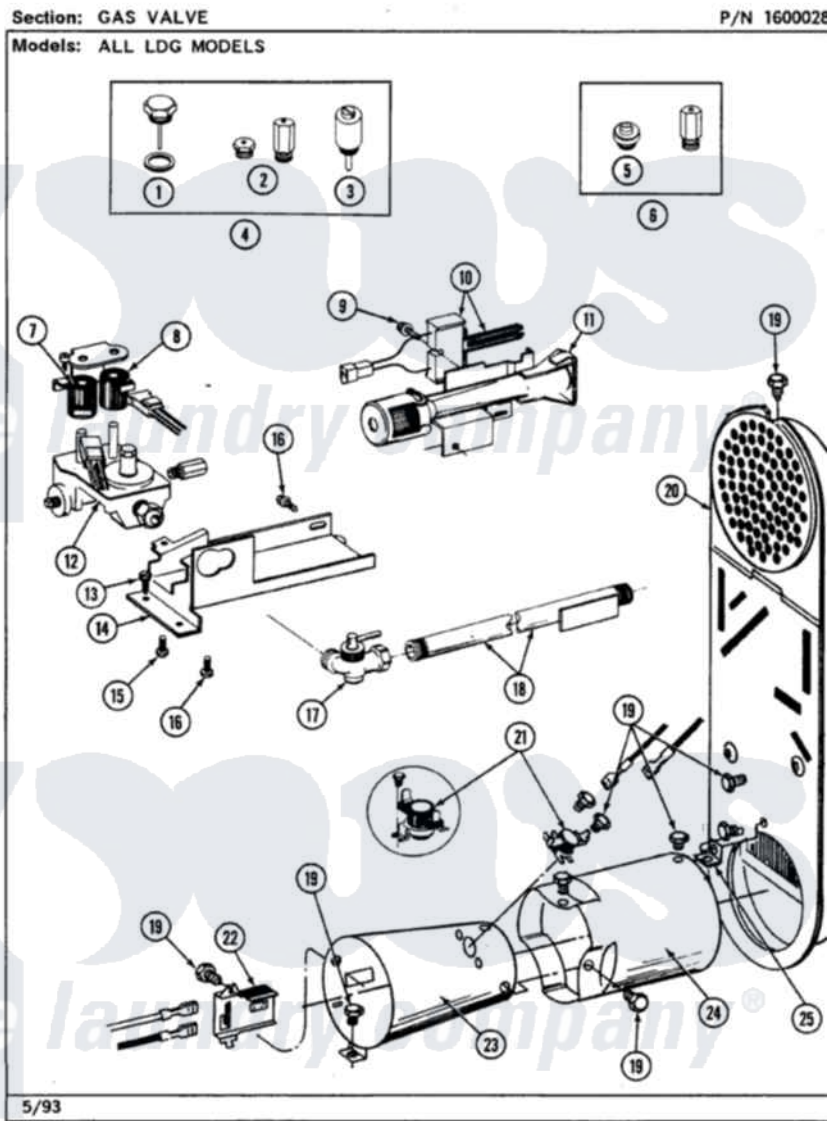

Maytag LDG7600AGL 07 - GAS VALVE

Maytag [Residential Maytag LDG7600AGL Dryer Parts](#) Parts Diagram 07 - GAS VALVE
Click on the part number to view part

Item	Original Part Number	Replaced By	Status	Part Description
1	302810			Screw Assembly - Blue Block Ope
2	305861		Not Available	MAIN BURNER ORIFICE KIT-LPG
3	306184		Not Available	PLUG, BLOCKING (LPG REGULATOR)
4	Y306195	MAL9000AXX		LP Gas Con
5	314602	694424		Leak, Limiter
6	306204	33002924		Gas Conv K
7	306106			Coil, Holding And Booster-W
8	306105	694540		Coil, 60 Hz
9	304971			Screw Note: Screw, Igniter
10	304970	4391996		Ignitor
11	304974	33002793		Burner Assembly
12	306176			Valve, Gas
13	Y313561			Screw---NA
14	314566			Gas Control Bracket

15	314082	90767	Screw, 8A X 3/8 HeX Washer Head Tapping
16	Y313559		Screw
17	Y303349		Angle Shut-Off, Gas Valve
18	Y303383	33001735	Pipe And Bracket Assembly Series 18 Not Needed Use Vavle
19	211294	90767	Screw, 8A X 3/8 HeX Washer Head Tapping
20	Y308504	Not Available	INLET DUCT ASSEMBLY
"	307119		Duct, Inlet Assembly
21	303395		Thermostat, Hi-Limit
22	Y303377	338906	Radiant, Sensor
23	Y308549		Combustion Cone Assembly
"	Y303368		Cone, Combustion
24	Y303841		Cone, Extension
25	Y312890		Retainer, Heater Chamber