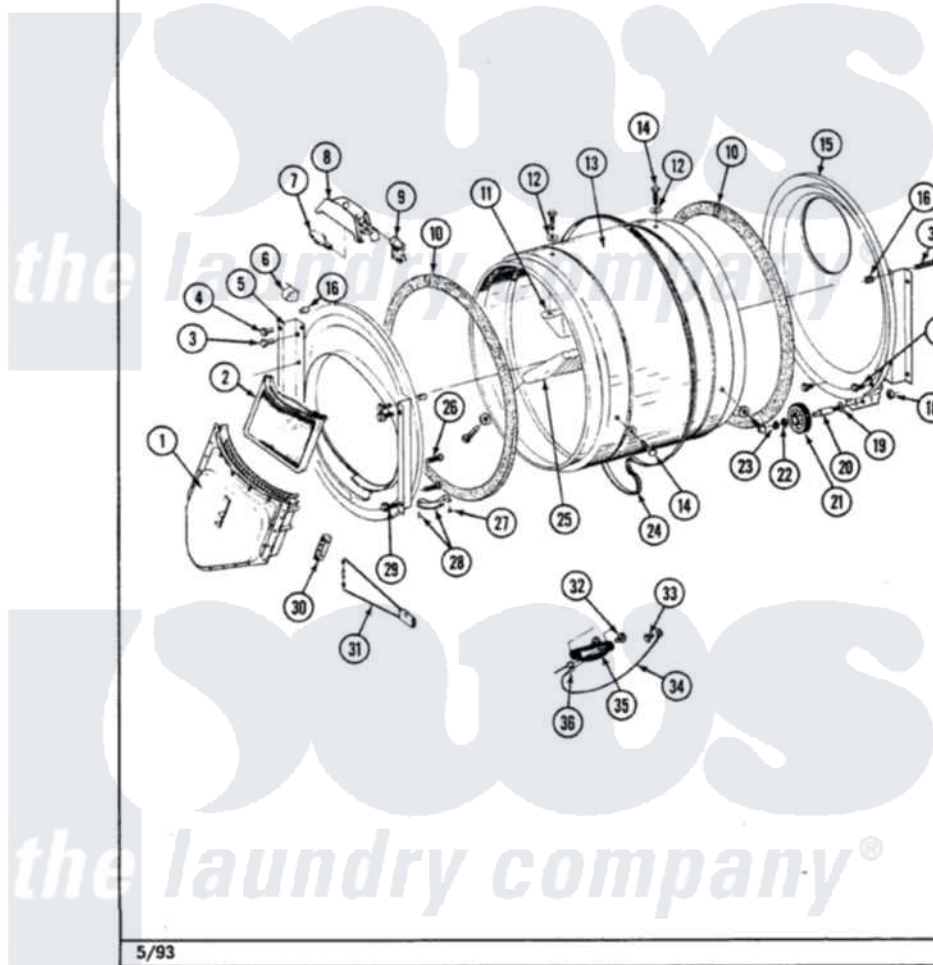

# Maytag LDG7600AGL 10 - TUMBLER

Section: TUMBLER  
Models: ALL MODELS

P/N 1600028

5/93

Maytag [Residential Maytag LDG7600AGL Dryer Parts](#) Parts Diagram 10 - TUMBLER  
Click on the part number to view part

Item	Original Part Number	Replaced By	Status	Part Description
1	Y307112	<a href="#">33001016</a>		Outlet Duct Assembly
2	Y307107	<a href="#">33002970</a>		Lint Filte
"	307213	<a href="#">33001167</a>		Filter, Lint
3	313764		Not Available	SCREW
4	<a href="#">Y313561</a>			Screw---NA
5	<a href="#">307117</a>			Tumbler Front W/Seal
"	307109	<a href="#">33001179</a>		Front, Tumbler
"	307311	<a href="#">33001179</a>		Front, Tumbler
6	<a href="#">Y310376</a>			Clip, Door Switch Harness
7	Y307100	<a href="#">67001316</a>		Bulb, Light
8	314955	<a href="#">33001496</a>		Lamp- Hold
9	307097	<a href="#">33001496</a>		Lamp- Hold
10	<a href="#">314820</a>			Seal, Tumbler
11	314803	<a href="#">33001012</a>		Baffle
12	<a href="#">314158</a>			Washer, Baffle To Tumbler
13	314802		Not Available	TUMBLER W/OUT BAFFLES