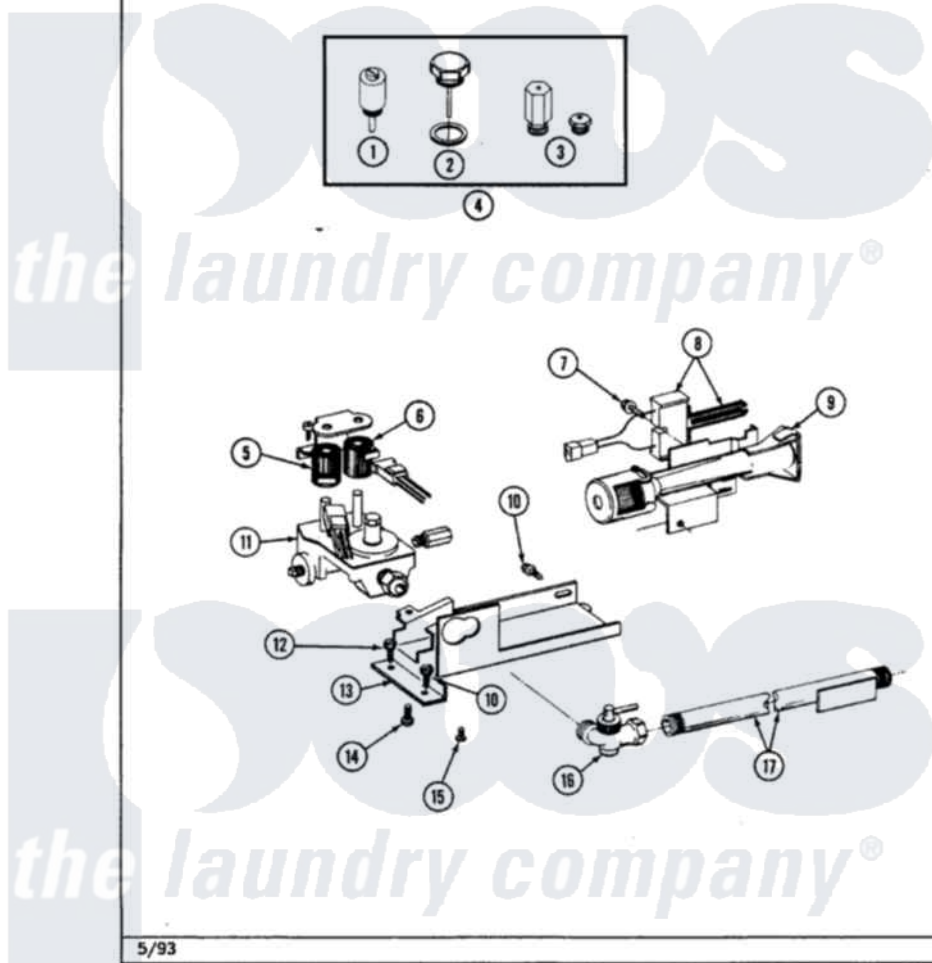

Maytag LDG7600AGW 01 - 50HZ GAS VALVE

Section: 50Hz GAS VALVE

P/N 1600028

Models: LDG7600AG(*)

5/93

Maytag [Residential Maytag LDG7600AGW Dryer Parts](#) Parts Diagram 01 - 50HZ GAS VALVE

[Click on the part number to view part](#)

Item	Original Part Number	Replaced By	Status	Part Description
1	306184		Not Available	PLUG, BLOCKING (LPG REGULATOR)
2	302810			Screw Assembly - Blue Block Ope
3	305861		Not Available	MAIN BURNER ORIFICE KIT-LPG
4	Y306195	MAL9000AXX		LP Gas Con
5	Y307931			Coil, Holding And Booster
6	307930			Coil, Secondary
7	304971			Screw Note: Screw, Igniter
8	304970	4391996		Ignitor
9	304974	33002793		Burner Assembly
10	Y310632	1163839		Screw
11	307927			Valve, Gas
12	Y313561			Screw---NA
13	314566			Gas Control Bracket
14	314082	90767		Screw, 8A X 3/8 HeX Washer Head Tapping

15	Y313559		Screw
16	Y303349		Angle Shut-Off, Gas Valve
17	Y308549		Combustion Cone Assembly
"	304706	Not Available	COMBUSTION CONE
"	Y303383	33001735	Pipe And Bracket Assembly Series 18 Not Needed Use Vavle