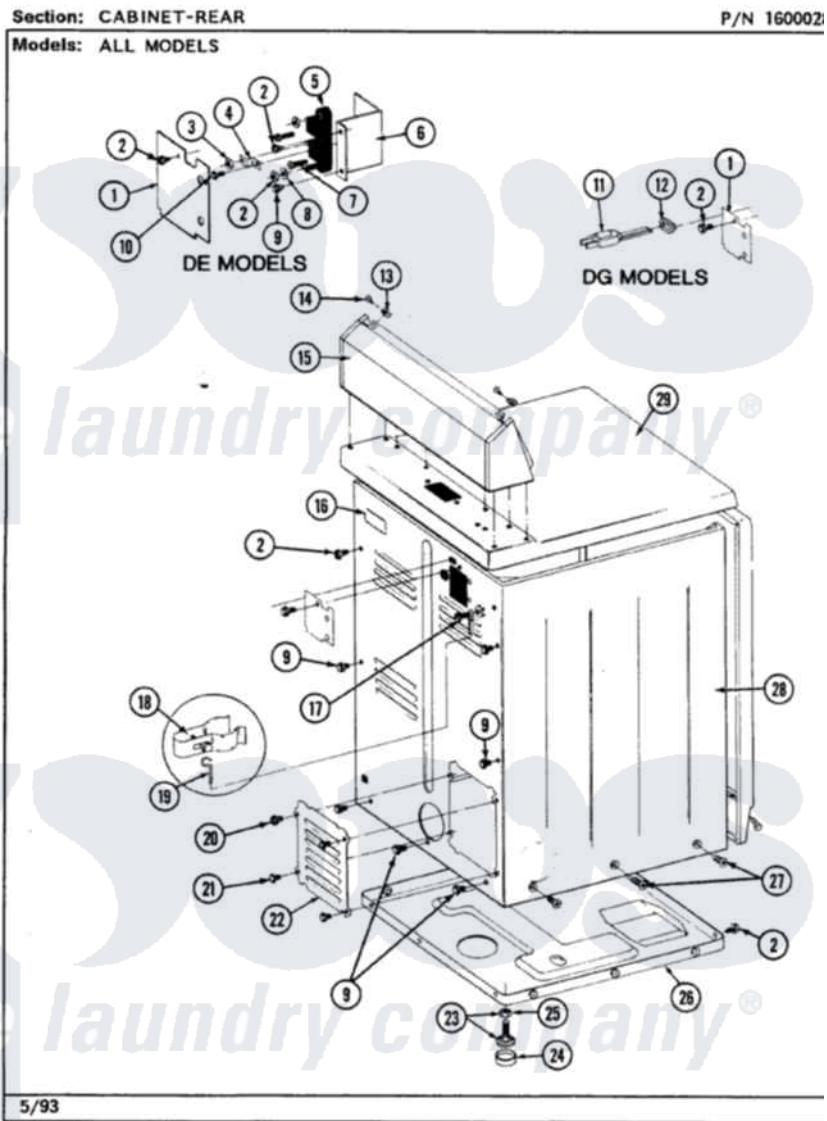

Maytag LDG7600AGW 04 - CABINET-REAR

Maytag Residential Maytag LDG7600AGW Dryer Parts Parts Diagram 04 - CABINET-REAR
Click on the part number to view part

Item	Original Part Number	Replaced By	Status	Part Description
1	Y312905		Not Available	COVER, TERMINAL
2	Y313561			Screw---NA
3	311484	112432		Nut
4	Y312184			Strap, Grounding
5	400008			Block, Terminal
6	Y312904			Bracket, Terminal Block
7	Y312209	W10001200		Screw
8	Y311270			Washer, Terminal Block
9	Y310632	1163839		Screw
10	Y311423	489483		Screw 10-32 X 1/2
11	302521		Not Available	CORD, POWER PART NOT USED-GAS MODELS ONLY
12	211881			Grommet, Cord Part Not Used-Gas Models Only
13	215075			Fastener, Control Panel To Console
14	210932			Screw, No.8 X 9/16 Ctsk Note: Screw, Inlet Duct

15	Y305193		Console
16	214519		LABEL, ELECTRICAL INSTR. PART NOT USED-GAS MODELS ONLY
17	303846	22003781	Screw, Ground Strap
18	301548		Clamp, Ground Wire
19	311155		Ground Wire And Clamp
20	Y313559		Screw
21	211294	90767	Screw, 8A X 3/8 HeX Washer Head Tapping
22	Y312951	Not Available	ACCESS COVER, BACK
23	Y305086		Adjustable Leg And Nut
24	Y314137		Foot, Rubber
25	Y052740	62739	Nut, Lock
26	Y303361	Not Available	BASE ASSY. (UPPER & LOWER)
27	213077	Not Available	CAP FOR TIMER KNOB
28	307124		Cabinet
29	307104		Top Cover Assembly