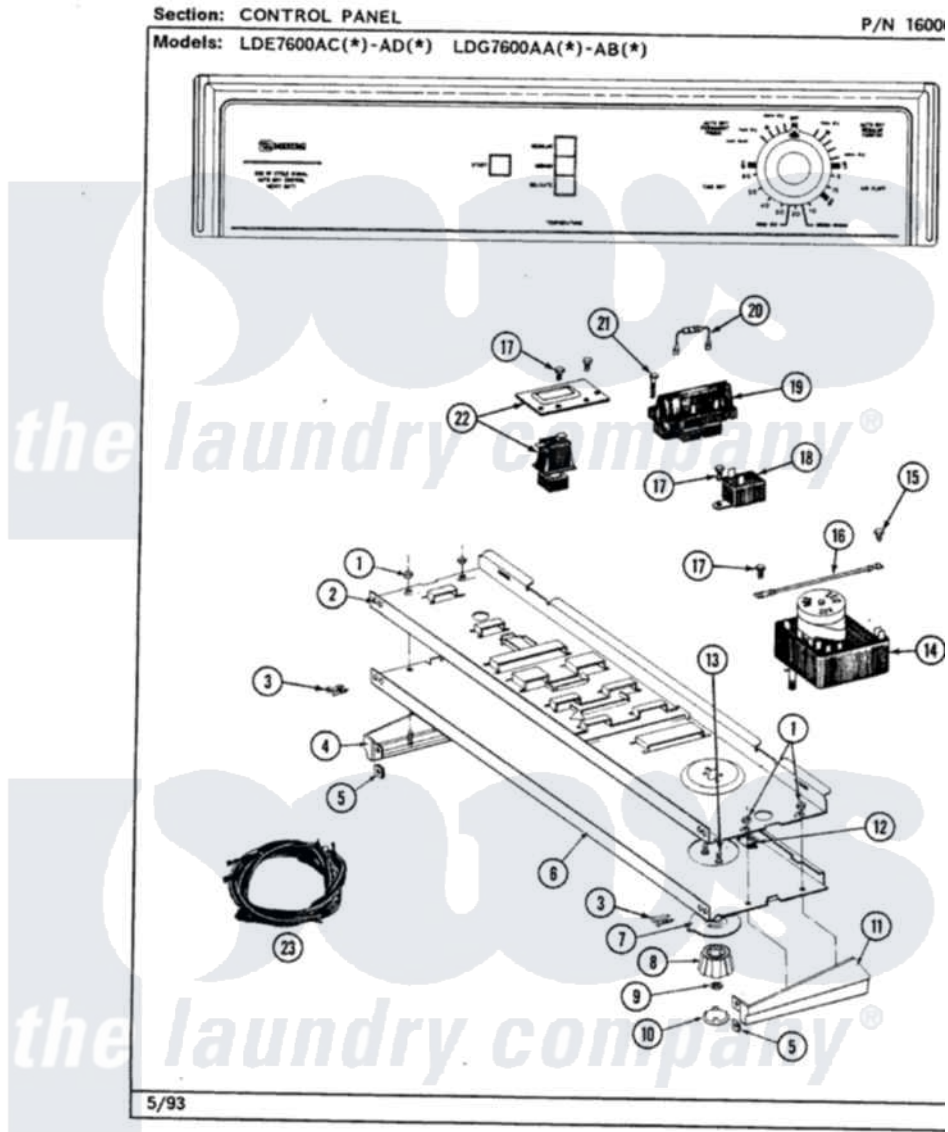

Maytag LDG7600AGW 05 - CONTROL PANEL

Maytag [Residential Maytag LDG7600AGW Dryer Parts](#) Parts Diagram 05 - CONTROL PANEL
 Click on the part number to view part

Item	Original Part Number	Replaced By	Status	Part Description
1	214872			Palnut, End Cap Note: Nut, Lamp Holder
2	314184			Back Up Plate
3	210932			Screw, No.8 X 9/16 Ctsk Note: Screw, Inlet Duct
4	207215		Not Available	END CAP LH
5	214894			Fastener, End Cap
6	308263			Control Panel
7	315042			Dial Skirt
8	315041			Knob, Timer
9	312273			Nut, Control Knob
10	215821		Not Available	CAP, KNOB
11	207216		Not Available	END CAP RH
12	214897			Pad, Control Panel
13	315317	488234		Screw 8-32 X 1/4
14	Y308218			Timer RPR
15	211904	00767		Screw, 8A X 3/8 HeX Washer

15	211294	30707		Head Tapping
16	204807			Ground Wire, Supp. Plte To Top Cover
17	211168	W10139210		Screw, 8-18 X 5/16
18	305205	694419		Mini-Buzzer
19	307304		Not Available	TEMP CONTROL SWITCH 3 BUTTON
20	306917			Resistor, Med Temp Gas
21	213117	67006908		Screw, Ice Rack
22	307305			Switch Push To Start
23	308330		Not Available	WIRE HARNESS
"	308493		Not Available	HARNESS, WIRE
24	16000327		Not Available	GUIDE, QUICK REF. - MAYTAG
"	315077	31-5077		Ref Install