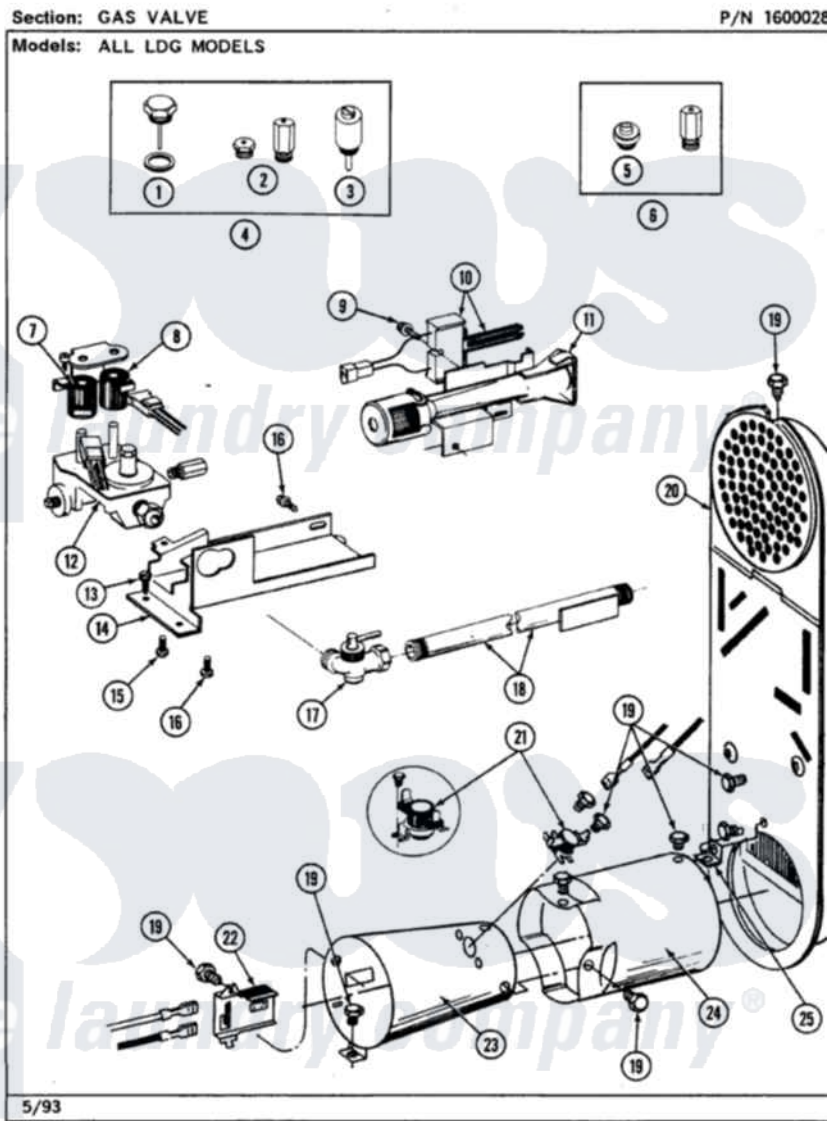

Maytag LDG7600AGW 07 - GAS VALVE

Maytag [Residential Maytag LDG7600AGW Dryer Parts](#) Parts Diagram 07 - GAS VALVE
Click on the part number to view part

Item	Original Part Number	Replaced By	Status	Part Description
1	302810			Screw Assembly - Blue Block Ope
2	305861		Not Available	MAIN BURNER ORIFICE KIT-LPG
3	306184		Not Available	PLUG, BLOCKING (LPG REGULATOR)
4	Y306195	MAL9000AXX		LP Gas Con
5	314602	694424		Leak, Limiter
6	306204	33002924		Gas Conv K
7	306106			Coil, Holding And Booster-W
8	306105	694540		Coil, 60 Hz
9	304971			Screw Note: Screw, Igniter
10	304970	4391996		Ignitor
11	304974	33002793		Burner Assembly
12	306176			Valve, Gas
13	Y313561			Screw---NA
14	314566			Gas Control Bracket

15	314082	90767	Screw, 8A X 3/8 HeX Washer Head Tapping
16	Y313559		Screw
17	Y303349		Angle Shut-Off, Gas Valve
18	Y303383	33001735	Pipe And Bracket Assembly Series 18 Not Needed Use Vavle
19	211294	90767	Screw, 8A X 3/8 HeX Washer Head Tapping
20	Y308504	Not Available	INLET DUCT ASSEMBLY
"	307119		Duct, Inlet Assembly
21	303395		Thermostat, Hi-Limit
22	Y303377	338906	Radiant, Sensor
23	Y308549		Combustion Cone Assembly
"	Y303368		Cone, Combustion
24	Y303841		Cone, Extension
25	Y312890		Retainer, Heater Chamber