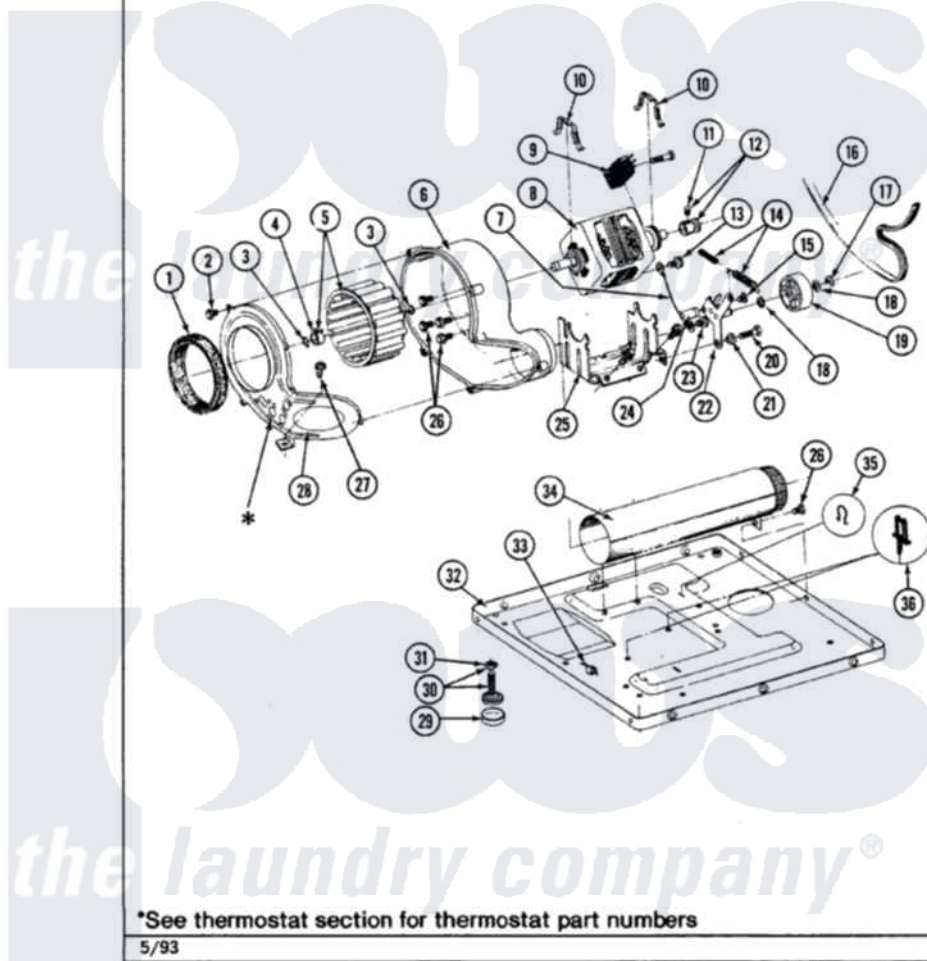

# Maytag LDG7600AGW 08 - MOTOR DRIVE

Section: MOTOR DRIVE

P/N 1600028

Models: ALL MODELS

Maytag [Residential Maytag LDG7600AGW Dryer Parts](#) Parts Diagram 08 - MOTOR DRIVE

[Click on the part number to view part](#)

Item	Original Part Number	Replaced By	Status	Part Description
1	<a href="#">Y312901</a>			Seal, Housing Cover
2	Y312961	<a href="#">W10116751</a>		Screw
3	410233	<a href="#">9703438</a>		Ring-Retrn
4	<a href="#">312967</a>			Clamp, Blower Housing
5	<a href="#">Y303836</a>			Blower Wheel Assembly And Clamp
6	<a href="#">Y312893</a>			Housing, Blower
7	<a href="#">901220</a>			Ground Wire
8	Y303358	<a href="#">W10410999</a>		Motor-Drive
9	306207		Not Available	(PROD. No.303358-8 & No.303358-9)
"	Y303877		Not Available	SWITCH, MOTOR EXTERNAL START No.303358-2, No.303358-4, 303358-7
"	<a href="#">Y303879</a>			Switch, Motor External Start
10	<a href="#">Y015825</a>			Clip, Motor To Motor Support
11	<a href="#">Y053241</a>			Set Screw, Motor Pulley
12	Y305185	<a href="#">6-3051850</a>		Pulley- MO