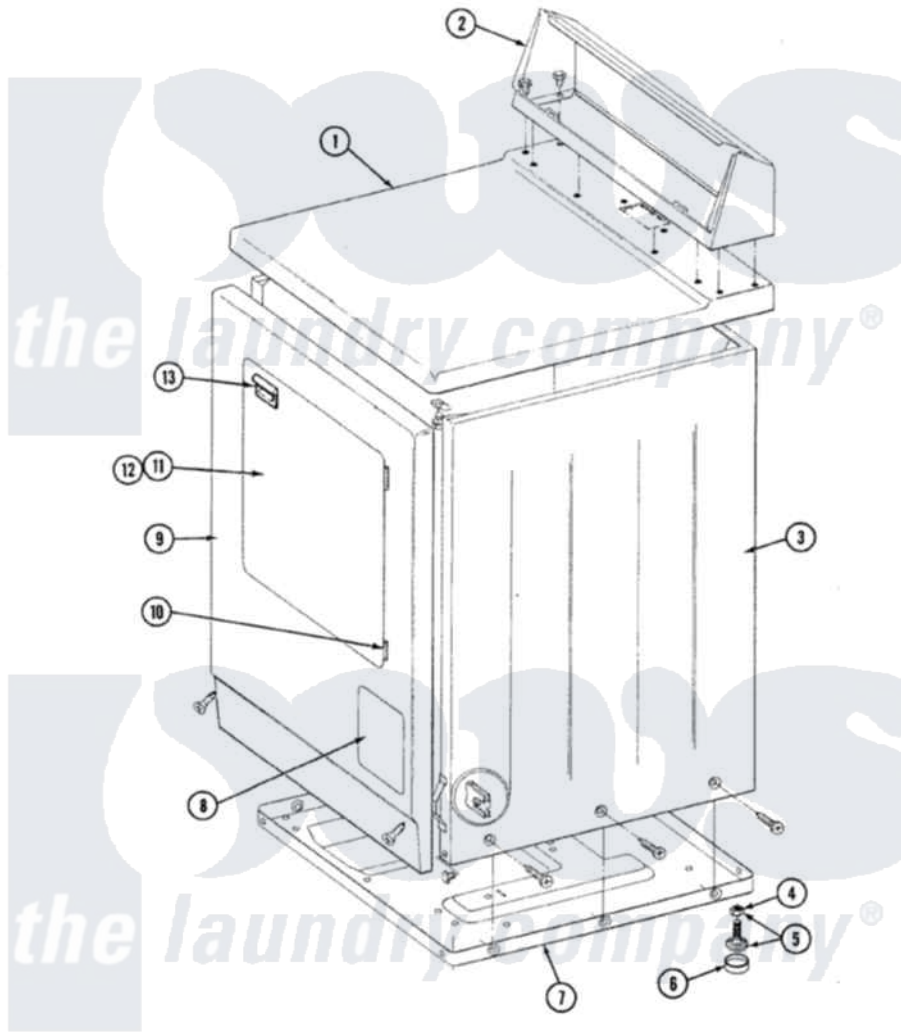

# Maytag LDG7800 03 - FRONT VIEW

SECTION: FRONT VIEW  
MODEL: DE-DG MODELS

Issue Date: 6/90

56

Maytag [Residential Maytag LDG7800 Dryer Parts](#) Parts Diagram 03 - FRONT VIEW  
Click on the part number to view part

Item	Original Part Number	Replaced By	Status	Part Description
1	<a href="#">307104L</a>			Top Cover Assembly
"	<a href="#">204445</a>			Screw And Fastener Assembly
2	<a href="#">305193L</a>			Console
"	<a href="#">Y313559</a>			Screw
3	307124L		Not Available	CABINET ASSY ALMOND
"	Y310632	<a href="#">1163839</a>		Screw
4	Y052740	<a href="#">62739</a>		Nut, Lock
5	<a href="#">Y305086</a>			Adjustable Leg And Nut
6	<a href="#">Y314137</a>			Foot, Rubber
7	Y303361		Not Available	BASE ASSY. (UPPER & LOWER)
8	302542L		Not Available	PART NOT USED. (DG ONLY)
9	<a href="#">307998L</a>			Front Panel---NA
10	307099	<a href="#">33001230</a>		Hinge, Door
11	307111L	<a href="#">308061L</a>		Door Assembly---NA
12	314966L		Not Available	DOOR PANEL ALMOND
13	<a href="#">314972</a>			Handle Door ALM