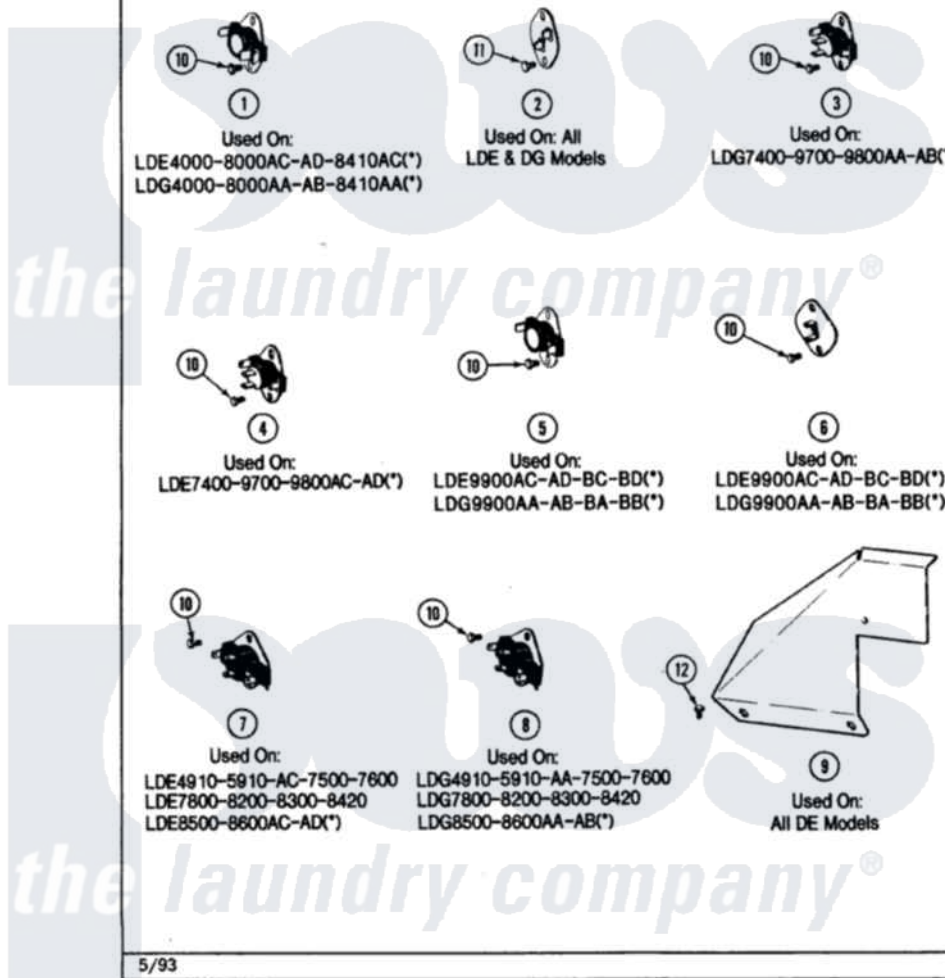

# Maytag LDG7800AAL 07 - THERMOSTATS

Section: THERMOSTATS

P/N 1600028

Models: ALL MODELS

Maytag [Residential Maytag LDG7800AAL Dryer Parts](#) Parts Diagram 07 - THERMOSTATS  
 Click on the part number to view part

| Item | Original Part Number    | Replaced By               | Status        | Part Description                           |
|------|-------------------------|---------------------------|---------------|--|
| 1    | <a href="#">Y304475</a> |                           |               | Cycling Thermostat 140 Deg.                |
| 2    | <a href="#">306604</a>  |                           |               | Cut-Off, Thermal Part Not Used             |
| 3    | <a href="#">306910</a>  |                           |               | Thermostat, Multi Temp Note: Thermostat    |
| 4    | <a href="#">306911</a>  |                           |               | Thermostat, Multi-Temp                     |
| 5    | <a href="#">307200</a>  |                           |               | Thermostat, Limit                          |
| 6    | <a href="#">307208</a>  |                           |               | Thermistor, Temp. Control                  |
| 7    | <a href="#">307249</a>  |                           |               | Thermostat, Multi-Temp                     |
| 8    | <a href="#">307250</a>  |                           |               | Thermostat, Multi-Temp                     |
| 9    | 315122                  |                           | Not Available | COVER, THERMOSTAT PART NOT USED (MDE ONLY) |
| 10   | 211294                  | <a href="#">90767</a>     |               | Screw, 8A X 3/8 HeX Washer Head Tapping    |
| 11   | 314848                  | <a href="#">W10116760</a> |               | Screw                                      |
| 12   | Y310632                 | <a href="#">1163839</a>   |               | Screw                                      |