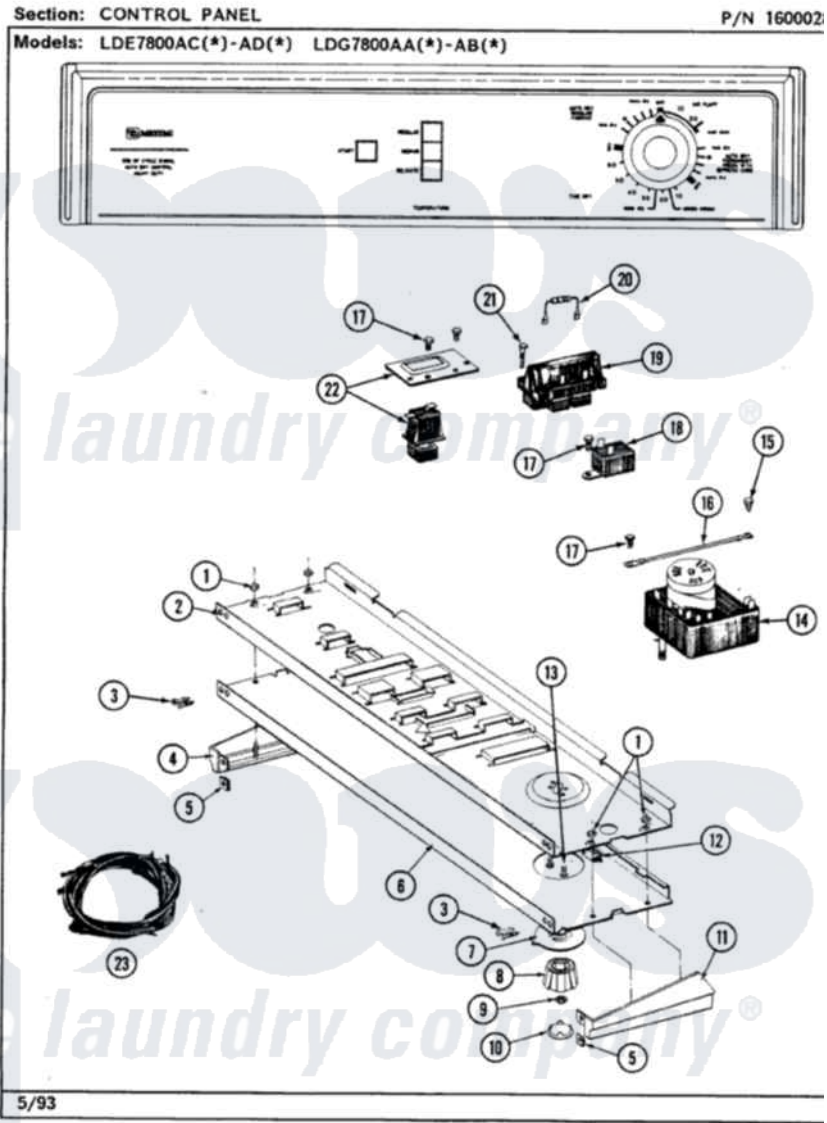

# Maytag LDG7800AAW 03 - CONTROL PANEL

Maytag Residential Maytag LDG7800AAW Dryer Parts Parts Diagram 03 - CONTROL PANEL  
 Click on the part number to view part

Item	Original Part Number	Replaced By	Status	Part Description
1	<a href="#">214872</a>			Palnut, End Cap Note: Nut, Lamp Holder
2	<a href="#">314184</a>			Back Up Plate
3	<a href="#">210932</a>			Screw, No.8 X 9/16 Ctsk Note: Screw, Inlet Duct
4	207215		Not Available	END CAP LH
5	<a href="#">214894</a>			Fastener, End Cap
6	307319		Not Available	CONTROL PANEL
7	<a href="#">315042</a>			Dial Skirt
8	<a href="#">315041</a>			Knob, Timer
9	<a href="#">312273</a>			Nut, Control Knob
10	215821		Not Available	CAP, KNOB
11	207216		Not Available	END CAP RH
12	<a href="#">214897</a>			Pad, Control Panel
13	315317	<a href="#">488234</a>		Screw 8-32 X 1/4
14	<a href="#">Y308254</a>			Timer
15	211204	<a href="#">00767</a>		Screw, 8A X 3/8 HeX Washer

15	211294	<a href="#">30707</a>		Head Tapping
16	<a href="#">204807</a>			Ground Wire, Supp. Plte To Top Cover
17	211168	<a href="#">W10139210</a>		Screw, 8-18 X 5/16
18	305205	<a href="#">694419</a>		Mini-Buzzer
19	307304		Not Available	TEMP CONTROL SWITCH 3 BUTTON
20	<a href="#">306917</a>			Resistor, Med Temp Gas
"	<a href="#">306916</a>			Resistor, Med Temp Elec
21	213117	<a href="#">67006908</a>		Screw, Ice Rack
22	<a href="#">307305</a>			Switch Push To Start
23	307293		Not Available	WIRE HARNESS
"	308496		Not Available	HARNESS, WIRE
24	16000327		Not Available	GUIDE, QUICK REF. - MAYTAG
"	315079		Not Available	MANUAL, USE & CARE
"	315093		Not Available	MANUAL, USE & CARE