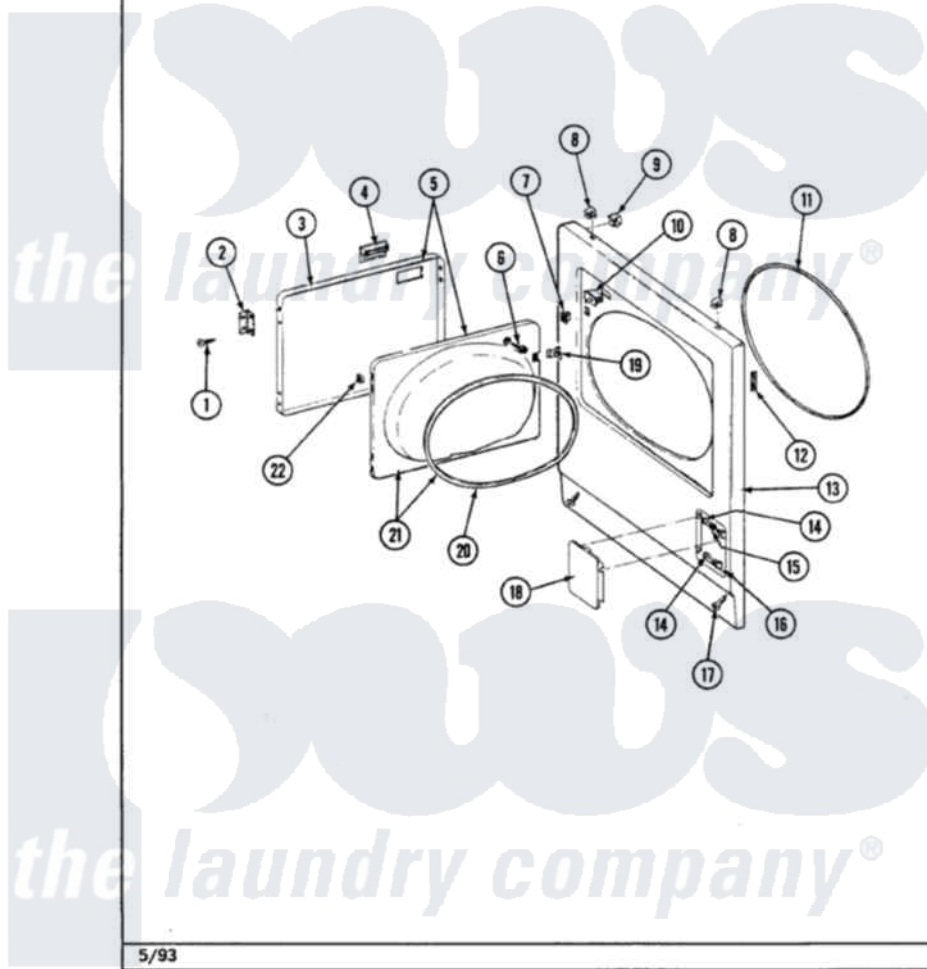

# Maytag LDG7800AAW 04 - DOOR

Section: DOOR

P/N 1600028

Models: ALL MODELS

5/93

Maytag [Residential Maytag LDG7800AAW Dryer Parts](#) Parts Diagram 04 - DOOR

[Click on the part number to view part](#)

Item	Original Part Number	Replaced By	Status	Part Description
1	<a href="#">Y314062</a>			Screw, Door Hinge And Panel
2	307099	<a href="#">33001230</a>		Hinge, Door
3	<a href="#">314966</a>			Panel, Outer
4	<a href="#">314972</a>			Handle Door ALM
"	<a href="#">314946</a>			Handle White
5	Y307111		Not Available	DOOR ASSY. COMPLETE (WHT)
6	312960	<a href="#">489355</a>		Screw, 8 X 1/2
7	<a href="#">306436</a>			Door Latch Kit-W
8	212982	<a href="#">22001650</a>		Fastener, Spring
9	<a href="#">Y310376</a>			Clip, Door Switch Harness
10	Y305753	<a href="#">W10169313</a>		Switch-Dor
11	<a href="#">314937</a>			Seal, Front Panel
12	<a href="#">Y313907</a>			Fastener, Twin
13	<a href="#">Y307998</a>			Front Panel
"	<a href="#">308000</a>			Panel, Front
				BUSHING FOR ACCESS

14	312301		Not Available	BUSHING FOR ACCESS STUD
15	<a href="#">312369</a>			Sleeve, Access Panel Stud Part Not Used
16	212949	<a href="#">22001866</a>		Screw, Relay
17	<a href="#">204439</a>			Screw And Fstner Assembly
18	302542		Not Available	PART NOT USED. (DG ONLY)
19	314936	<a href="#">33001305</a>		Strike, Door
20	314935	<a href="#">33001192</a>		Seal, Door
21	307098		Not Available	DOOR, INNER (W/SEAL)
22	315441		Not Available	LABEL, INSTRUCTION CANADA
"	<a href="#">Y313910</a>			Clip, Door Liner To Outer Panel
"	314941		Not Available	LABEL, INSTRUCTION