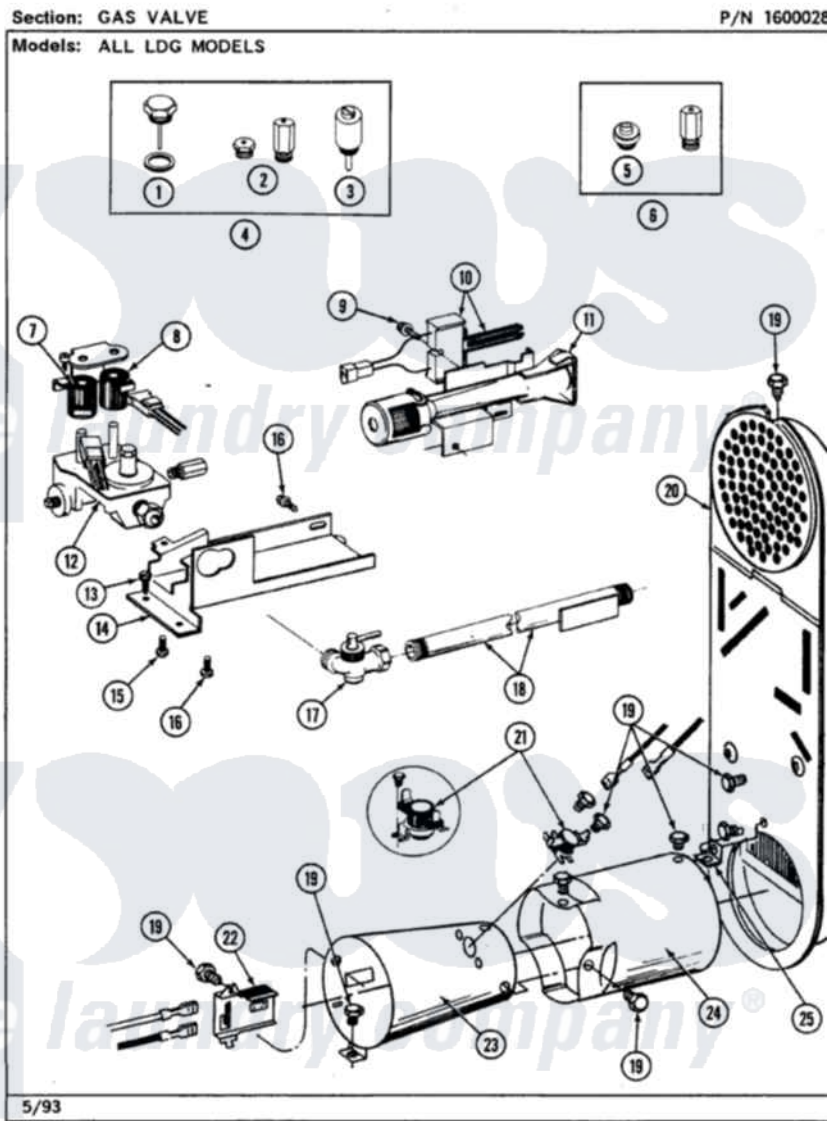

Maytag LDG7800AAW 05 - GAS VALVE

Maytag [Residential Maytag LDG7800AAW Dryer Parts](#) Parts Diagram 05 - GAS VALVE
Click on the part number to view part

Item	Original Part Number	Replaced By	Status	Part Description
1	302810			Screw Assembly - Blue Block Ope
2	305861		Not Available	MAIN BURNER ORIFICE KIT-LPG
3	306184		Not Available	PLUG, BLOCKING (LPG REGULATOR)
4	Y306195	MAL9000AXX		LP Gas Con
5	314602	694424		Leak, Limiter
6	306204	33002924		Gas Conv K
7	306106			Coil, Holding And Booster-W
8	306105	694540		Coil, 60 Hz
9	304971			Screw Note: Screw, Igniter
10	304970	4391996		Ignitor
11	304974	33002793		Burner Assembly
12	306176			Valve, Gas
13	Y313561			Screw---NA
14	314566			Gas Control Bracket

15	314082	90767	Screw, 8A X 3/8 HeX Washer Head Tapping
16	Y313559		Screw
17	Y303349		Angle Shut-Off, Gas Valve
18	Y303383	33001735	Pipe And Bracket Assembly Series 18 Not Needed Use Vavle
19	211294	90767	Screw, 8A X 3/8 HeX Washer Head Tapping
20	Y308504	Not Available	INLET DUCT ASSEMBLY
"	307119		Duct, Inlet Assembly
21	303395		Thermostat, Hi-Limit
22	Y303377	338906	Radiant, Sensor
23	Y308548		Combustion Cone Assembly
"	Y303368		Cone, Combustion
24	Y303841		Cone, Extension
25	Y312890		Retainer, Heater Chamber