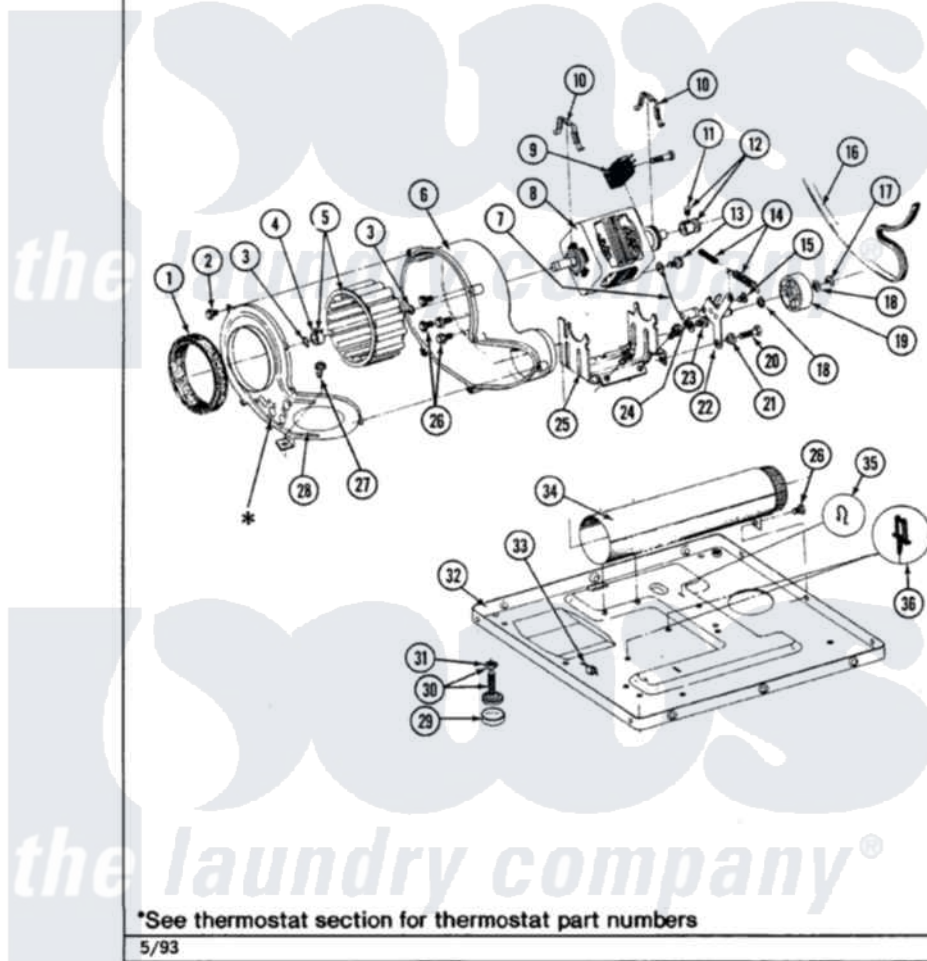

Maytag LDG7800AAW 06 - MOTOR DRIVE

Section: MOTOR DRIVE

P/N 1600028

Models: ALL MODELS

Maytag [Residential Maytag LDG7800AAW Dryer Parts](#) Parts Diagram 06 - MOTOR DRIVE

[Click on the part number to view part](#)

Item	Original Part Number	Replaced By	Status	Part Description
1	Y312901			Seal, Housing Cover
2	Y312961	W10116751		Screw
3	410233	9703438		Ring-Retrn
4	312967			Clamp, Blower Housing
5	Y303836			Blower Wheel Assembly And Clamp
6	Y312893			Housing, Blower
7	901220			Ground Wire
8	Y303358	W10410999		Motor-Drive
9	306207		Not Available	(PROD. No.303358-8 & No.303358-9)
"	Y303877		Not Available	SWITCH, MOTOR EXTERNAL START No.303358-2, No.303358-4, 303358-7
"	Y303879			Switch, Motor External Start
10	Y015825			Clip, Motor To Motor Support
11	Y053241			Set Screw, Motor Pulley
12	Y305185	6-3051850		Pulley- MO

13	910343	488234	Screw 8-32 X 1/4
14	Y303945		IDLER SPRING ASSY. W/PLUG
15	Y312961	W10116751	Screw
16	Y312959		Poly "V" Belt For Tumbler
17	312958	354987	Ring, Retaining
18	Y312527		Washer, Idler Shaft
19	Y303705	6-3037050	Pulley- ID
20	Y014874		Screw, Idler Arm And Sleeve
21	Y312894	315772	Sleeve, Idler Arm
22	Y303363	6-3033630	Idler Arm
23	211294	90767	Screw, 8A X 3/8 HeX Washer Head Tapping
24	Y313582	W10116756	Spacer
25	312897		Not Available SUPPORT, MOTOR
26	Y310632	1163839	Screw
27	Y313561		Screw----NA
28	314846		Cover, Blower Housing
"	314778		Not Available COVER, BLOWER HOUSING
29	Y314137		Foot, Rubber
30	Y305086		Adjustable Leg And Nut
31	Y052740	62739	Nut, Lock
32	Y303361		Not Available BASE ASSY. (UPPER & LOWER)
33	Y310376		Clip, Door Switch Harness
34	Y303442		EXHAUST DUCT ASSEMBLY
35	410490		Spring, Retainer Wire Harness
36	Y313262	W10116752	Retainer-