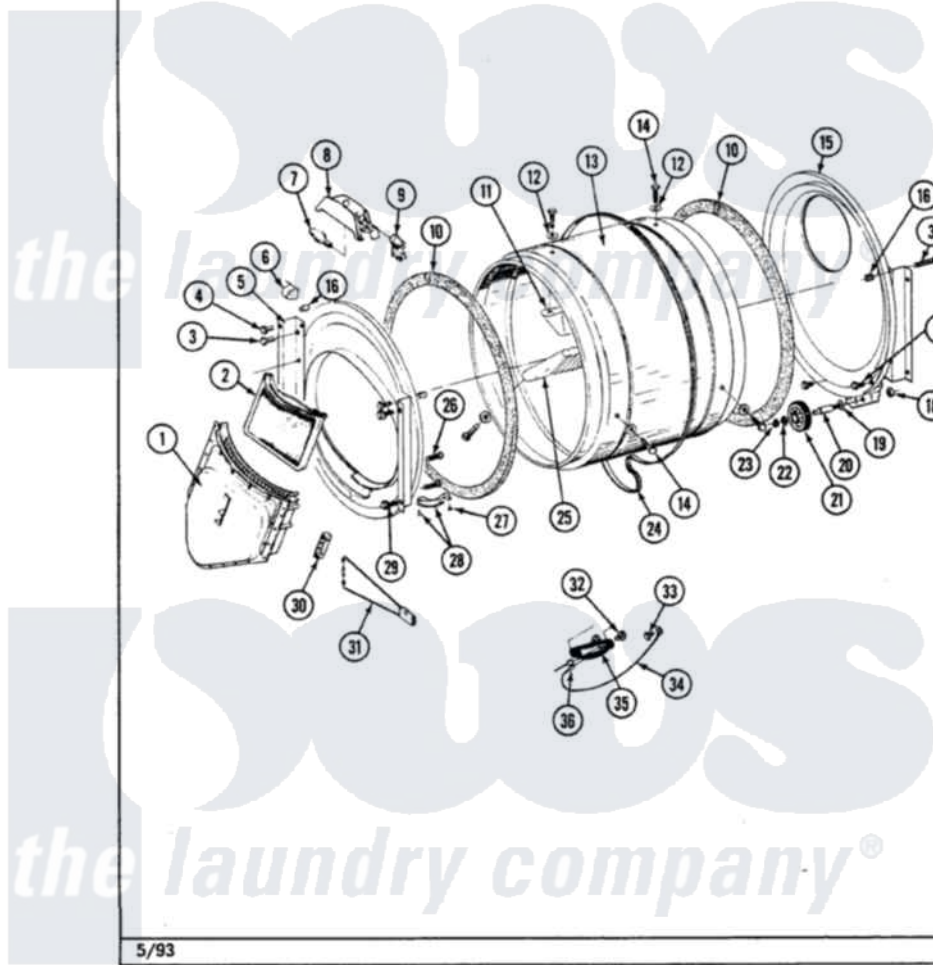

Maytag LDG7800AAW 08 - TUMBLER

Section: TUMBLER

P/N 1600028

Models: ALL MODELS

5/93

Maytag Residential Maytag LDG7800AAW Dryer Parts Parts Diagram 08 - TUMBLER

Click on the part number to view part

Item	Original Part Number	Replaced By	Status	Part Description
1	Y307112	33001016		Outlet Duct Assembly
2	Y307107	33002970		Lint Filte
"	307213	33001167		Filter, Lint
3	313764		Not Available	SCREW
4	Y313561			Screw---NA
5	307117			Tumbler Front W/Seal
"	307109	33001179		Front, Tumbler
"	307311	33001179		Front, Tumbler
6	Y310376			Clip, Door Switch Harness
7	Y307100	67001316		Bulb, Light
8	314955	33001496		Lamp- Hold
9	307097	33001496		Lamp- Hold
10	314820			Seal, Tumbler
11	314803	33001012		Baffle
12	314158			Washer, Baffle To Tumbler
13	314802		Not Available	TUMBLER W/OUT BAFFLES

		Not Available	TUMBLER W/BAFFLES
"	306663		
14	Y310759		Screw, Tumbler Baffles
15	Y307114	33001178	Back, Tumbler
"	Y308544	33001178	Back, Tumbler
16	313915	31-3915	Tech Sheet
17	211294	90767	Screw, 8A X 3/8 HeX Washer Head Tapping
18	312538	33001443	Nut, Hex
19	Y313347	312535	Washer, Vault Mounting Brk.
20	Y312948	6-3129480	Shaft- Tumbler
21	Y303373	12001541	Drum Roller/Washer Assembly--W
22	312535		Washer, Vault Mounting Brk.
23	410233	9703438	Ring-Retrn
24	Y312959		Poly "V" Belt For Tumbler
25	314804	33001004	Baffle, Tall
26	Y314110	33002917	Screw, No.10-16
27	210720		Rivet, Bearing To Tumbler Fmt
28	306508		Tumbler Bearing Kit ---W
29	Y310632	1163839	Screw
30	315020		Switch Housing
31	307206	307207	Reed Switch
32	Y251119	3177991	Screw
33	211294	90767	Screw, 8A X 3/8 HeX Washer Head Tapping
34	Y303711		Sensor Ground Wire
35	304997		Sensor Assembly With Screws
36	Y312658		Receptacle, Sensor Ground Wire