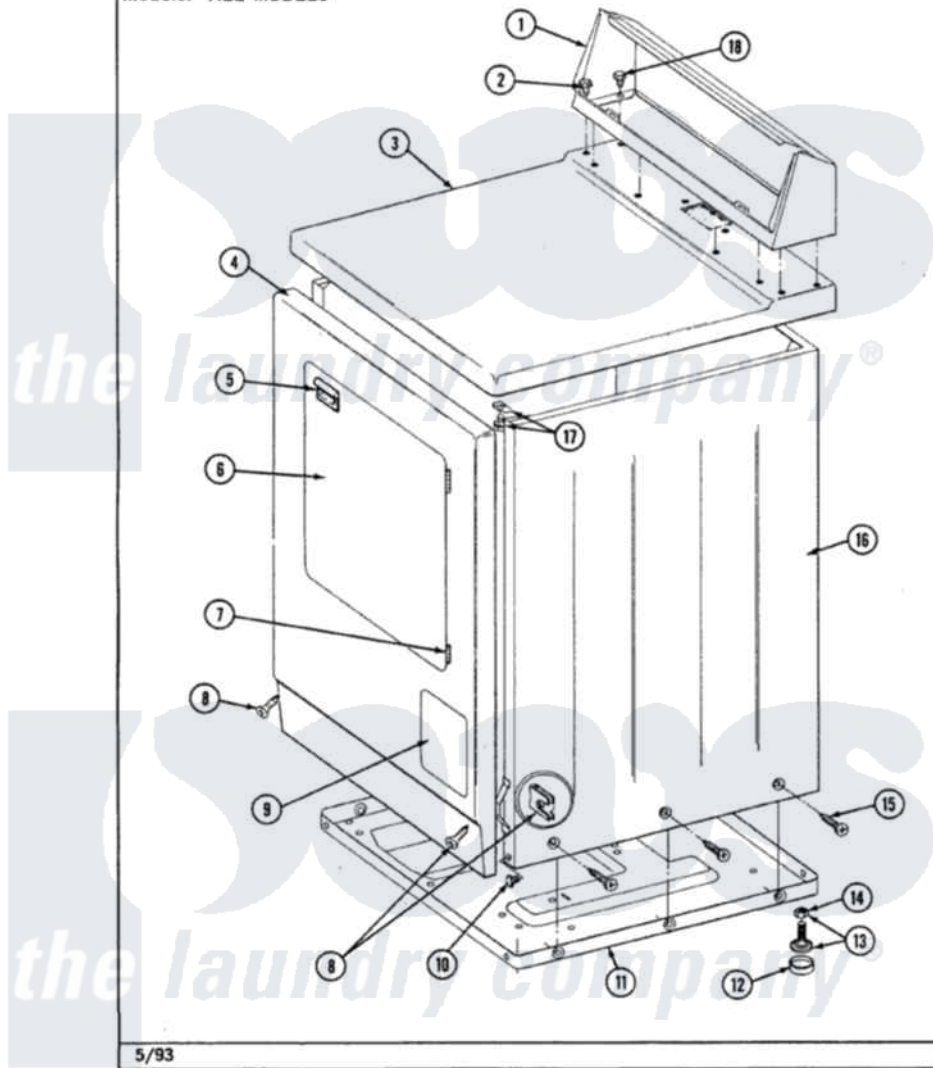

Maytag LDG7800ABL 01 - CABINET-FRONT

Section: CABINET-FRONT

P/N 1600028

Models: ALL MODELS

5/93

Maytag Residential Maytag LDG7800ABL Dryer Parts Parts Diagram 01 - CABINET-FRONT

Click on the part number to view part

Item	Original Part Number	Replaced By	Status	Part Description
1	305193L			Console
2	Y313559			Screw
3	307104L			Top Cover Assembly
4	308000L			Front Panel Assembly
"	307998L			Front Panel---NA
5	314972			Handle Door ALM
6	314966L		Not Available	DOOR PANEL ALMOND
"	307111L	308061L		Door Assembly---NA
7	307099	33001230		Hinge, Door
8	204439			Screw And Fstner Assembly
9	302542L		Not Available	PART NOT USED. (DG ONLY)
10	Y310632	1163839		Screw
11	Y303361		Not Available	BASE ASSY. (UPPER & LOWER)
12	Y314137			Foot, Rubber
13	Y305086			Adjustable Leg And Nut
14	Y052740	62739		Nut, Lock

15	213007		Xfor Cabinet See Cabinet, Back
16	307124L	Not Available	CABINET ASSY ALMOND
17	204445		Screw And Fastener Assembly
18	211294	90767	Screw, 8A X 3/8 HeX Washer Head Tapping