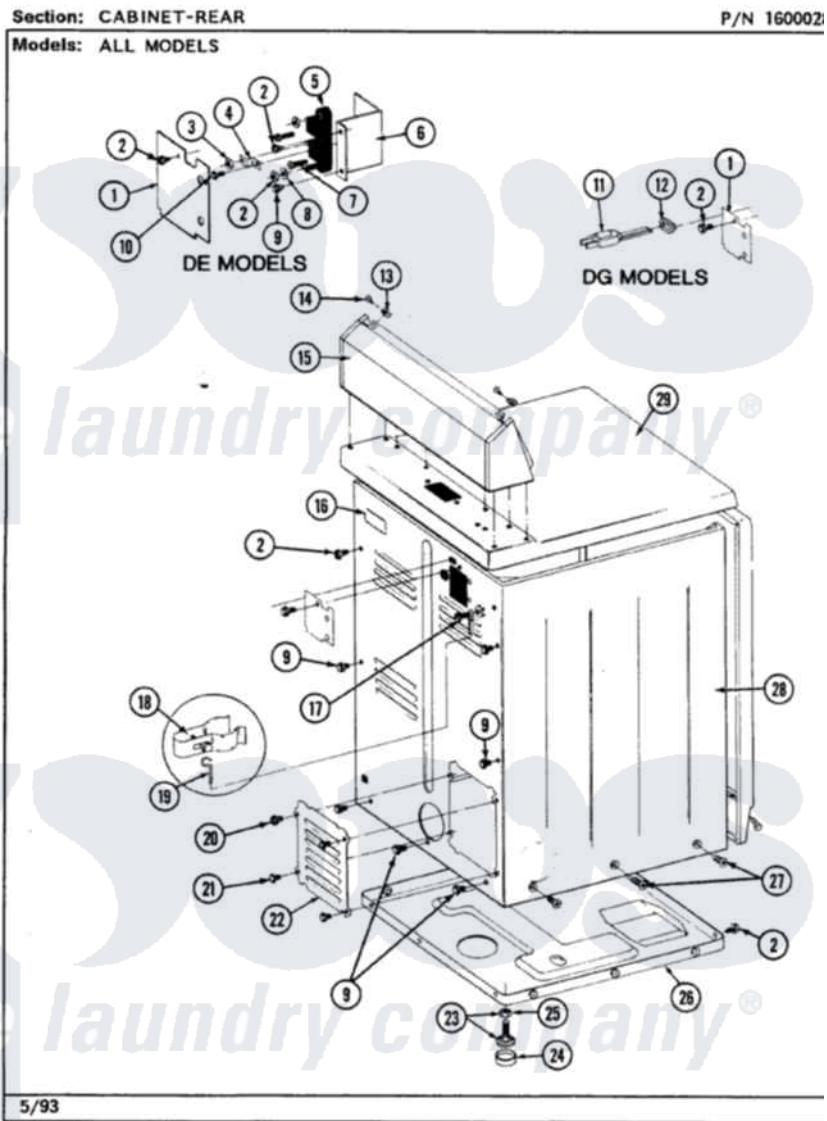

Maytag LDG7800ABW 02 - CABINET-REAR

Maytag [Residential Maytag LDG7800ABW Dryer Parts](#) Parts Diagram 02 - CABINET-REAR
Click on the part number to view part

Item	Original Part Number	Replaced By	Status	Part Description
1	Y312905		Not Available	COVER, TERMINAL
2	Y313561			Screw----NA
3	311484	112432		Nut
4	Y312184			Strap, Grounding
5	400008			Block, Terminal
6	Y312904			Bracket, Terminal Block
7	Y312209	W10001200		Screw
8	Y311270			Washer, Terminal Block
9	Y310632	1163839		Screw
10	Y311423	489483		Screw 10-32 X 1/2
11	302521		Not Available	CORD, POWER PART NOT USED-GAS MODELS ONLY
12	211881			Grommet, Cord Part Not Used-Gas Models Only
13	215075			Fastener, Control Panel To Console
14	210932			Screw, No.8 X 9/16 Ctsk Note: Screw, Inlet Duct

15	Y305193		Console
16	214519		LABEL, ELECTRICAL INSTR. PART NOT USED-GAS MODELS ONLY
17	303846	22003781	Screw, Ground Strap
18	301548		Clamp, Ground Wire
19	311155		Ground Wire And Clamp
20	Y313559		Screw
21	211294	90767	Screw, 8A X 3/8 HeX Washer Head Tapping
22	Y312951	Not Available	ACCESS COVER, BACK
23	Y305086		Adjustable Leg And Nut
24	Y314137		Foot, Rubber
25	Y052740	62739	Nut, Lock
26	Y303361	Not Available	BASE ASSY. (UPPER & LOWER)
27	213077	Not Available	CAP FOR TIMER KNOB
28	307124		Cabinet
29	307104		Top Cover Assembly