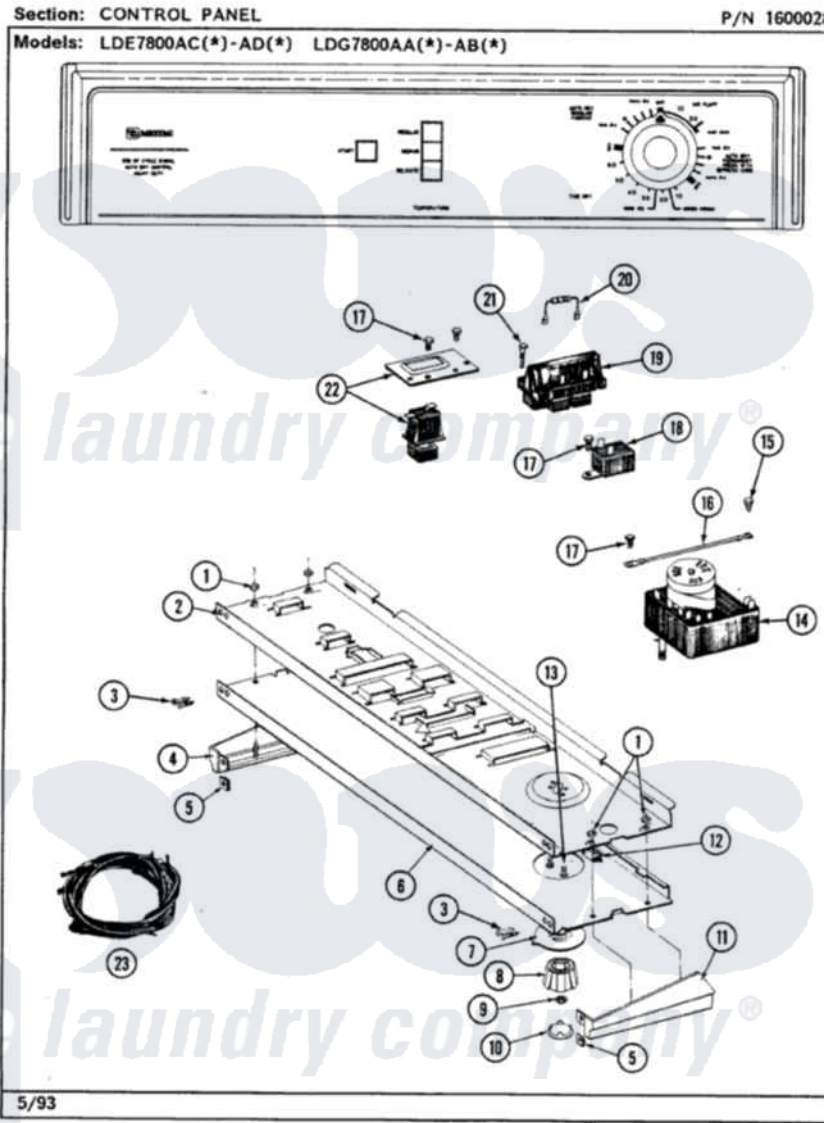

Maytag LDG7800ABW 03 - CONTROL PANEL

Maytag [Residential Maytag LDG7800ABW Dryer Parts](#) Parts Diagram 03 - CONTROL PANEL
 Click on the part number to view part

Item	Original Part Number	Replaced By	Status	Part Description
1	214872			Palnut, End Cap Note: Nut, Lamp Holder
2	314184			Back Up Plate
3	210932			Screw, No.8 X 9/16 Ctsk Note: Screw, Inlet Duct
4	207215		Not Available	END CAP LH
5	214894			Fastener, End Cap
6	307319		Not Available	CONTROL PANEL
7	315042			Dial Skirt
8	315041			Knob, Timer
9	312273			Nut, Control Knob
10	215821		Not Available	CAP, KNOB
11	207216		Not Available	END CAP RH
12	214897			Pad, Control Panel
13	315317	488234		Screw 8-32 X 1/4
14	Y308254			Timer
15	211204	00767		Screw, 8A X 3/8 HeX Washer

15	211294	30707		Head Tapping
16	204807			Ground Wire, Supp. Plte To Top Cover
17	211168	W10139210		Screw, 8-18 X 5/16
18	305205	694419		Mini-Buzzer
19	307304		Not Available	TEMP CONTROL SWITCH 3 BUTTON
20	306917			Resistor, Med Temp Gas
"	306916			Resistor, Med Temp Elec
21	213117	67006908		Screw, Ice Rack
22	307305			Switch Push To Start
23	307293		Not Available	WIRE HARNESS
"	308496		Not Available	HARNESS, WIRE
24	16000327		Not Available	GUIDE, QUICK REF. - MAYTAG
"	315079		Not Available	MANUAL, USE & CARE
"	315093		Not Available	MANUAL, USE & CARE