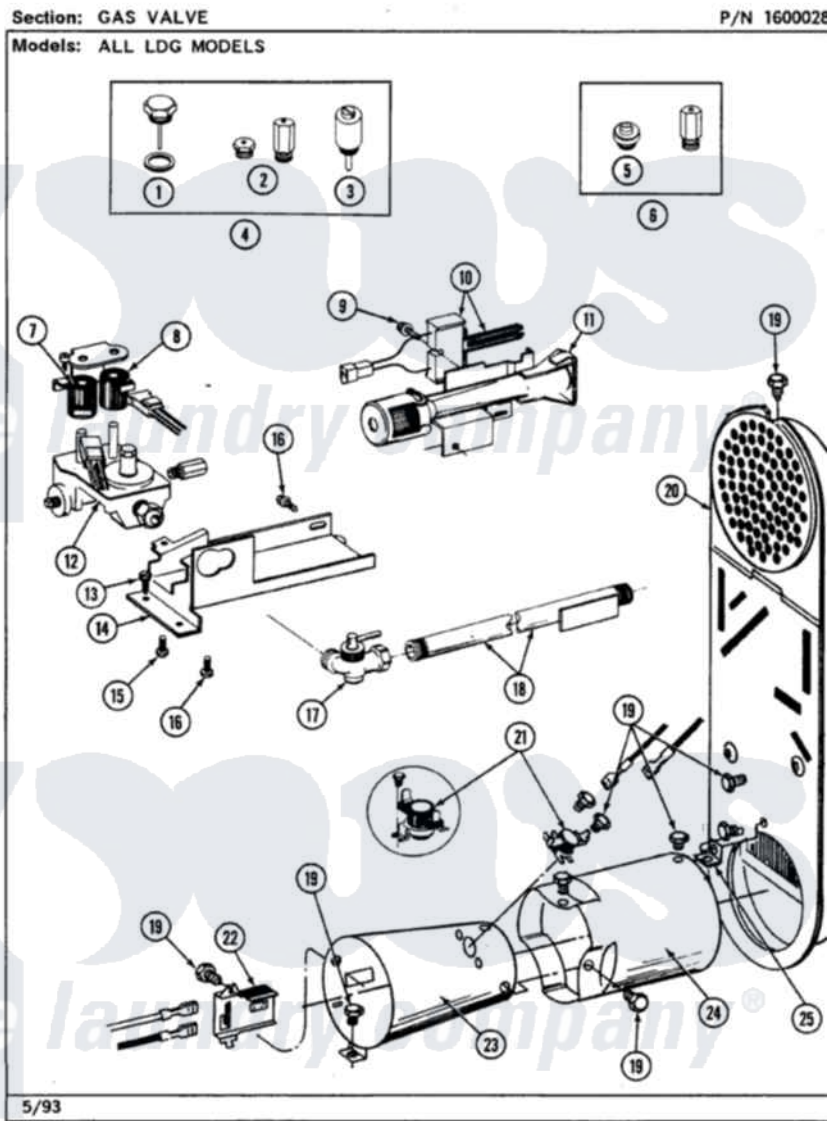

Maytag LDG7800ABW 05 - GAS VALVE

Maytag [Residential Maytag LDG7800ABW Dryer Parts](#) Parts Diagram 05 - GAS VALVE
Click on the part number to view part

Item	Original Part Number	Replaced By	Status	Part Description
1	302810			Screw Assembly - Blue Block Ope
2	305861		Not Available	MAIN BURNER ORIFICE KIT-LPG
3	306184		Not Available	PLUG, BLOCKING (LPG REGULATOR)
4	Y306195	MAL9000AXX		LP Gas Con
5	314602	694424		Leak, Limiter
6	306204	33002924		Gas Conv K
7	306106			Coil, Holding And Booster-W
8	306105	694540		Coil, 60 Hz
9	304971			Screw Note: Screw, Igniter
10	304970	4391996		Ignitor
11	304974	33002793		Burner Assembly
12	306176			Valve, Gas
13	Y313561			Screw---NA
14	314566			Gas Control Bracket

15	314082	90767	Screw, 8A X 3/8 HeX Washer Head Tapping
16	Y313559		Screw
17	Y303349		Angle Shut-Off, Gas Valve
18	Y303383	33001735	Pipe And Bracket Assembly Series 18 Not Needed Use Vavle
19	211294	90767	Screw, 8A X 3/8 HeX Washer Head Tapping
20	Y308504	Not Available	INLET DUCT ASSEMBLY
"	307119		Duct, Inlet Assembly
21	303395		Thermostat, Hi-Limit
22	Y303377	338906	Radiant, Sensor
23	Y308548		Combustion Cone Assembly
"	Y303368		Cone, Combustion
24	Y303841		Cone, Extension
25	Y312890		Retainer, Heater Chamber