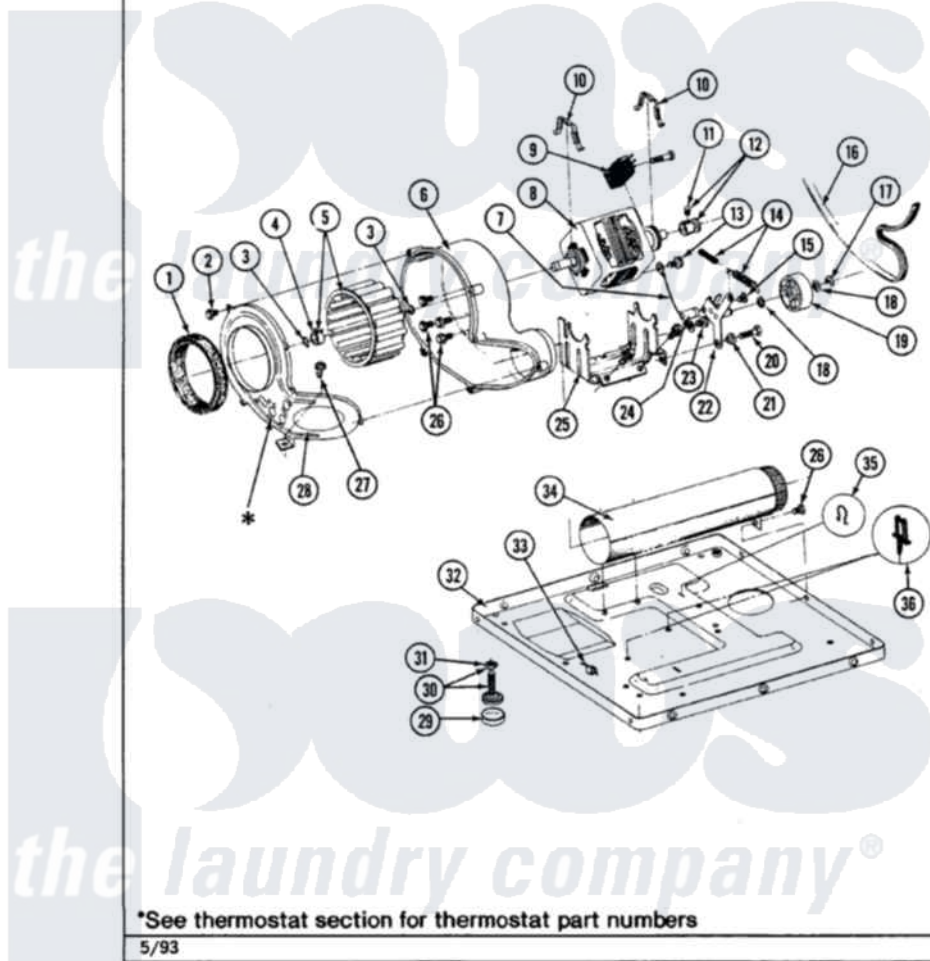

Maytag LDG7800ABW 06 - MOTOR DRIVE

Section: MOTOR DRIVE

P/N 1600028

Models: ALL MODELS

Maytag [Residential Maytag LDG7800ABW Dryer Parts](#) Parts Diagram 06 - MOTOR DRIVE

[Click on the part number to view part](#)

Item	Original Part Number	Replaced By	Status	Part Description
1	Y312901			Seal, Housing Cover
2	Y312961	W10116751		Screw
3	410233	9703438		Ring-Retrn
4	312967			Clamp, Blower Housing
5	Y303836			Blower Wheel Assembly And Clamp
6	Y312893			Housing, Blower
7	901220			Ground Wire
8	Y303358	W10410999		Motor-Drive
9	306207		Not Available	(PROD. No.303358-8 & No.303358-9)
"	Y303877		Not Available	SWITCH, MOTOR EXTERNAL START No.303358-2, No.303358-4, 303358-7
"	Y303879			Switch, Motor External Start
10	Y015825			Clip, Motor To Motor Support
11	Y053241			Set Screw, Motor Pulley
12	Y305185	6-3051850		Pulley- MO

13	910343	488234	Screw 8-32 X 1/4
14	Y303945		IDLER SPRING ASSY. W/PLUG
15	Y312961	W10116751	Screw
16	Y312959		Poly "V" Belt For Tumbler
17	312958	354987	Ring, Retaining
18	Y312527		Washer, Idler Shaft
19	Y303705	6-3037050	Pulley- ID
20	Y014874		Screw, Idler Arm And Sleeve
21	Y312894	315772	Sleeve, Idler Arm
22	Y303363	6-3033630	Idler Arm
23	211294	90767	Screw, 8A X 3/8 HeX Washer Head Tapping
24	Y313582	W10116756	Spacer
25	312897		Not Available SUPPORT, MOTOR
26	Y310632	1163839	Screw
27	Y313561		Screw----NA
28	314846		Cover, Blower Housing
"	314778		Not Available COVER, BLOWER HOUSING
29	Y314137		Foot, Rubber
30	Y305086		Adjustable Leg And Nut
31	Y052740	62739	Nut, Lock
32	Y303361		Not Available BASE ASSY. (UPPER & LOWER)
33	Y310376		Clip, Door Switch Harness
34	Y303442		EXHAUST DUCT ASSEMBLY
35	410490		Spring, Retainer Wire Harness
36	Y313262	W10116752	Retainer-