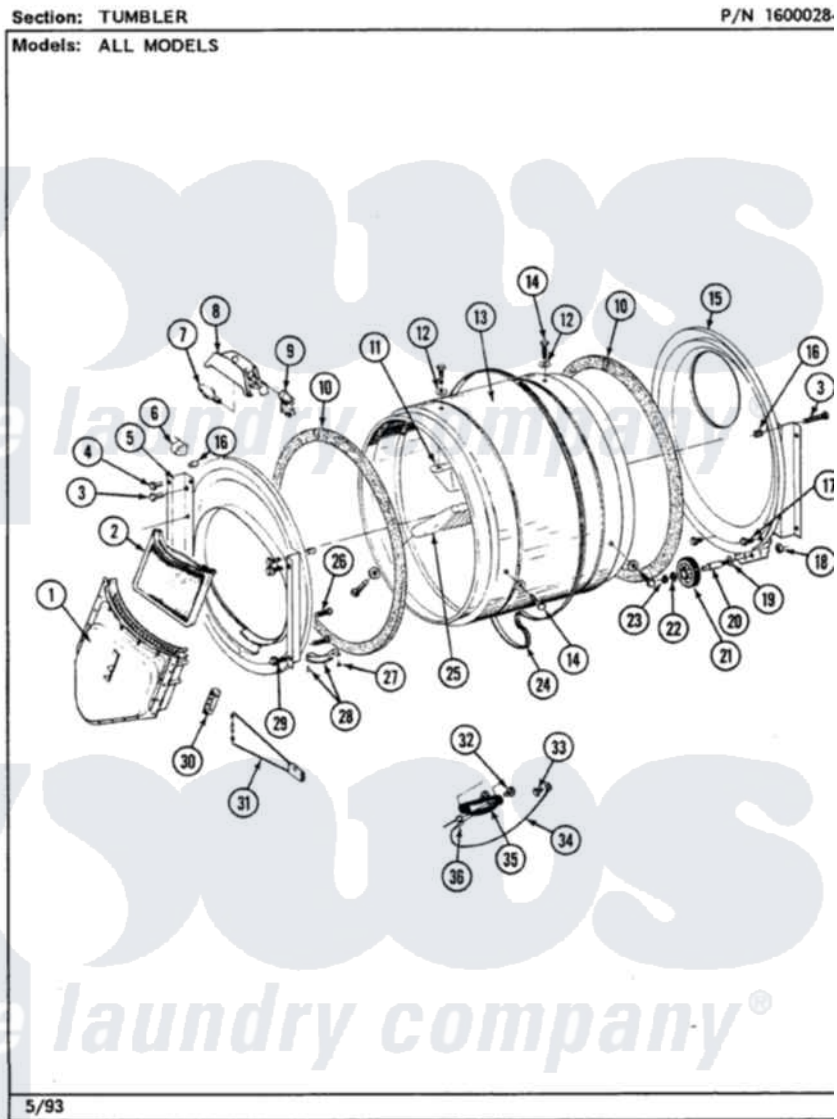

Maytag LDG7800ABW 08 - TUMBLER

Maytag Residential Maytag LDG7800ABW Dryer Parts Parts Diagram 08 - TUMBLER

Click on the part number to view part

| Item | Original Part Number | Replaced By | Status | Part Description |
|------|-------------------------|--------------------------|---------------|---------------------------|
| 1 | Y307112 | 33001016 | | Outlet Duct Assembly |
| 2 | Y307107 | 33002970 | | Lint Filte |
| " | 307213 | 33001167 | | Filter, Lint |
| 3 | 313764 | | Not Available | SCREW |
| 4 | Y313561 | | | Screw---NA |
| 5 | 307117 | | | Tumbler Front W/Seal |
| " | 307109 | 33001179 | | Front, Tumbler |
| " | 307311 | 33001179 | | Front, Tumbler |
| 6 | Y310376 | | | Clip, Door Switch Harness |
| 7 | Y307100 | 67001316 | | Bulb, Light |
| 8 | 314955 | 33001496 | | Lamp- Hold |
| 9 | 307097 | 33001496 | | Lamp- Hold |
| 10 | 314820 | | | Seal, Tumbler |
| 11 | 314803 | 33001012 | | Baffle |
| 12 | 314158 | | | Washer, Baffle To Tumbler |
| 13 | 314802 | | Not Available | TUMBLER W/OUT BAFFLES |