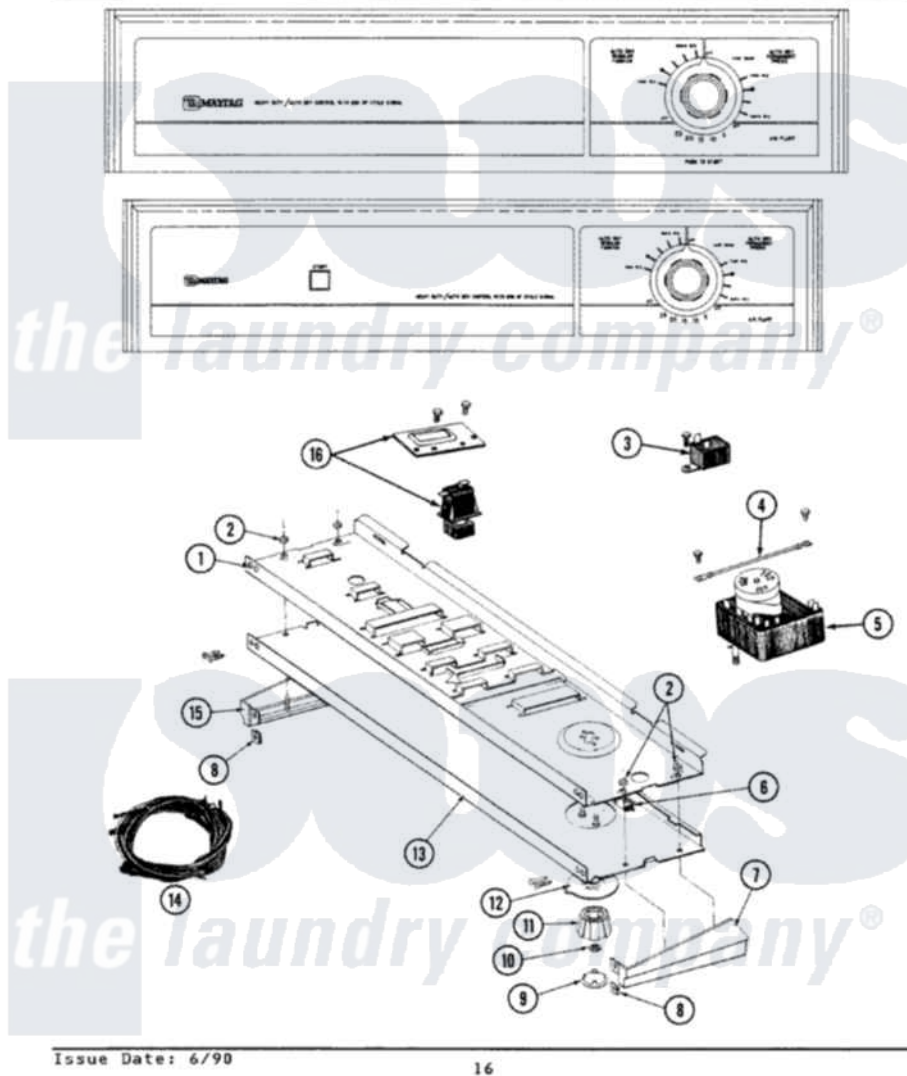

Maytag LDG8000 01 - CONTROL PANEL

SECTION: CONTROL PANEL
MODEL: DE-DG8000

Issue Date: 6/90

16

Maytag [Residential Maytag LDG8000 Dryer Parts](#) Parts Diagram 01 - CONTROL PANEL

[Click on the part number to view part](#)

Item	Original Part Number	Replaced By	Status	Part Description
1	314184			Back Up Plate
2	214872			Palnut, End Cap Note: Nut, Lamp Holder
3	211168	W10139210		Screw, 8-18 X 5/16
"	305205	694419		Mini-Buzzer
4	204807			Ground Wire, Supp. Plte To Top Cover
"	211294	90767		Screw, 8A X 3/8 HeX Washer Head Tapping
5	306483			Timer
"	910708	488234		Screw 8-32 X 1/4
"	308088		Not Available	TIMER
6	214897			Pad, Control Panel
7	210932			Screw, No.8 X 9/16 Ctsk Note: Screw, Inlet Duct
"	314727	207927		End Cap, Control Panel
8	214894			Fastener, End Cap
9	314723	W10133501		Cap, Knob

10	312273		Nut, Control Knob
11	314724		Knob For Timer
12	314725	33001500	Dial, Timer Indicator
13	307748	Not Available	CONTROL PANEL
"	308094	Not Available	CONTROL PANEL ASSY
14	307303	Not Available	WIRE HARNESS
"	308086		Wire Harness
15	314726	Not Available	END CAP - LEFT HAND
16	211168	W10139210	Screw, 8-18 X 5/16
"	307305		Switch Push To Start